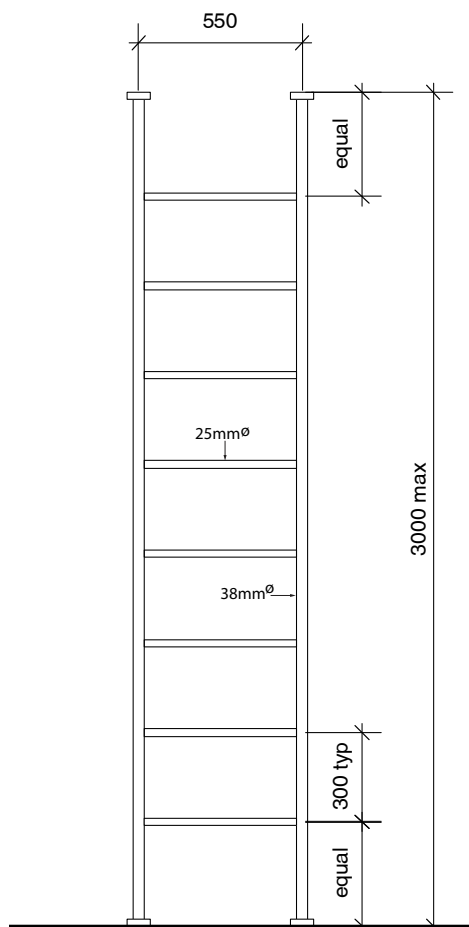

WARRANTY

Warranty - Domestic Use	10 Years
Spare Parts & Labour	12 Months

Please refer to Warranty Page for full Terms and Conditions

To see the complete Kado range go to www.reece.com.au/bathrooms