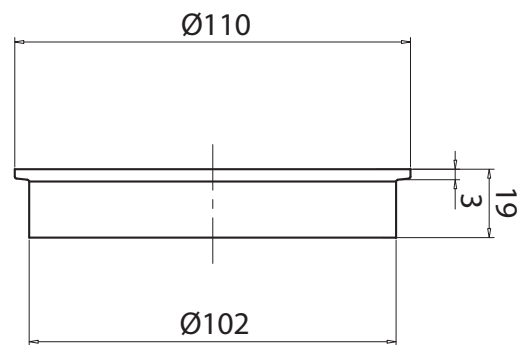

Mizu Drift Brass Trapscrew Grate Round 100mm Brushed Gold

246016

SPECIFICATIONS

Recommended Use	Domestic, Hotel & Commercial
Material	Brass
Colour	Brushed Gold
Finish	Brushed

WARRANTY

Replacement Only - Domestic Use	12 Months

Please refer to Warranty Page for full Terms and Conditions

Dimensions are nominal measurements only.

CLEANING RECOMMENDATIONS:

We recommend using a soft cloth or moist sponge with soapy water or mild detergent. Rinse with clean water, towel dry after cleaning. Clean regularly to protect surface finish. Do not use chemical or abrasive cleaners, avoid using a scrubbing brush or scourer sponge to clean. A soft brush can be used for hard to reach places. Damage caused by any improper treatment is not covered by the product warranty. Refer to Warranty Conditions.

Disclaimer: Products in this specification manual must by regulation be installed by licensed and registered trade people. The manufacturer/distributor reserves the right to vary specifications or delete models from their range without prior notification. Dimensions are nominal measurements only. Dimensions and set-outs listed are correct at time of publication however the manufacturer/distributor takes no responsibility for printing errors.

Published 22/12/2021

To see the complete Mizu range go to www.reece.com.au