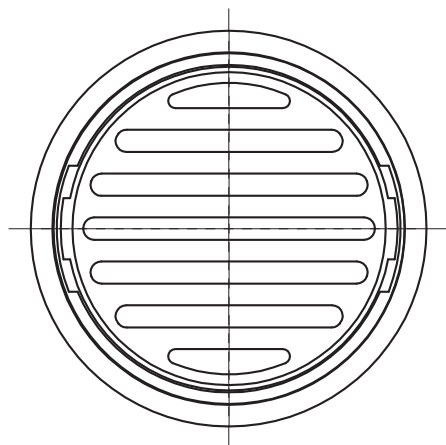

Mizu Drift Brass Trapscrew Grate Round 100mm Brushed Gold

246016

SPECIFICATIONS

Recommended Use	Domestic, Hotel & Commercial
Material	Brass
Colour	Brushed Gold
Finish	Brushed

WARRANTY

Replacement Only - Domestic Use	12 Months

Please refer to Warranty Page for full Terms and Conditions

Dimensions are nominal measurements only.

CLEANING RECOMMENDATIONS:

We recommend using a soft cloth or moist sponge with soapy water or mild detergent. Rinse with clean water, towel dry after cleaning. Clean regularly to protect surface finish. Do not use chemical or abrasive cleaners, avoid using a scrubbing brush or scourer sponge to clean. A soft brush can be used for hard to reach places. Damage caused by any improper treatment is not covered by the product warranty. Refer to Warranty Conditions.

Disclaimer: Products in this specification manual must by regulation be installed by licensed and registered trade people. The manufacturer/distributor reserves the right to vary specifications or delete models from their range without prior notification. Dimensions are nominal measurements only. Dimensions and set-outs listed are correct at time of publication however the manufacturer/distributor takes no responsibility for printing errors.

Published 22/12/2021

To see the complete Mizu range go to www.reece.com.au