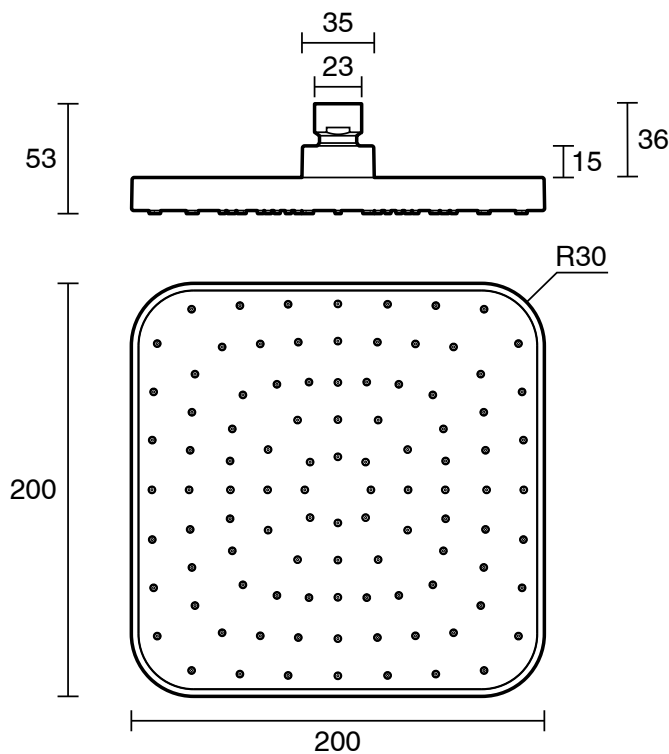

mizu

Mizu Soothe Overhead Shower 200mm Chrome (5 Star)

4201020

SPECIFICATIONS

Recommended Use	Domestic;Commercial;Hotel
Colour Finish	Chrome
Max Continuous Working Pressure (kPa)	500
Max Continuous Working Temperature (deg C)	65

WARRANTY

Warranty - Domestic Use (Years)	10
Spare Parts & Labour (Years)	1

Please refer to Warranty Page for full Terms and Conditions

Dimensions are nominal measurements only.

CLEANING RECOMMENDATIONS:

We recommend the use of soapy water or approved cleaners. This product should not be cleaned with abrasive materials. Damage caused by any improper treatment is not covered by the product warranty. Refer to Warranty Conditions

Disclaimer: Products in this specification manual must by regulation be installed by licensed and registered trade people. The manufacturer/distributor reserves the right to vary specifications or delete models from their range without prior notification. Dimensions are nominal measurements only. Dimensions and set-outs listed are correct at time of publication however the manufacturer/distributor takes no responsibility for printing errors.

Published 26/11/2024

To see the complete Mizu range go to www.reece.com.au