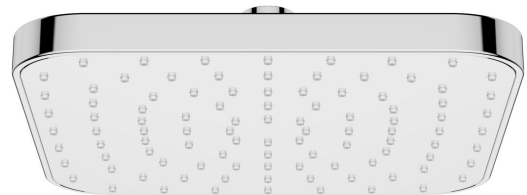

mizu

Mizu Soothe Overhead Shower 200mm Chrome (5 Star)

4201020

SPECIFICATIONS

Recommended Use	Domestic;Commercial;Hotel
Colour Finish	Chrome
Max Continuous Working Pressure (kPa)	500
Max Continuous Working Temperature (deg C)	65

WARRANTY

Warranty - Domestic Use (Years)	10
Spare Parts & Labour (Years)	1

Please refer to Warranty Page for full Terms and Conditions

Dimensions are nominal measurements only.

CLEANING RECOMMENDATIONS:

We recommend the use of soapy water or approved cleaners. This product should not be cleaned with abrasive materials. Damage caused by any improper treatment is not covered by the product warranty. Refer to Warranty Conditions

Disclaimer: Products in this specification manual must by regulation be installed by licensed and registered trade people. The manufacturer/distributor reserves the right to vary specifications or delete models from their range without prior notification. Dimensions are nominal measurements only. Dimensions and set-outs listed are correct at time of publication however the manufacturer/distributor takes no responsibility for printing errors.

Published 26/11/2024

To see the complete Mizu range go to www.reece.com.au