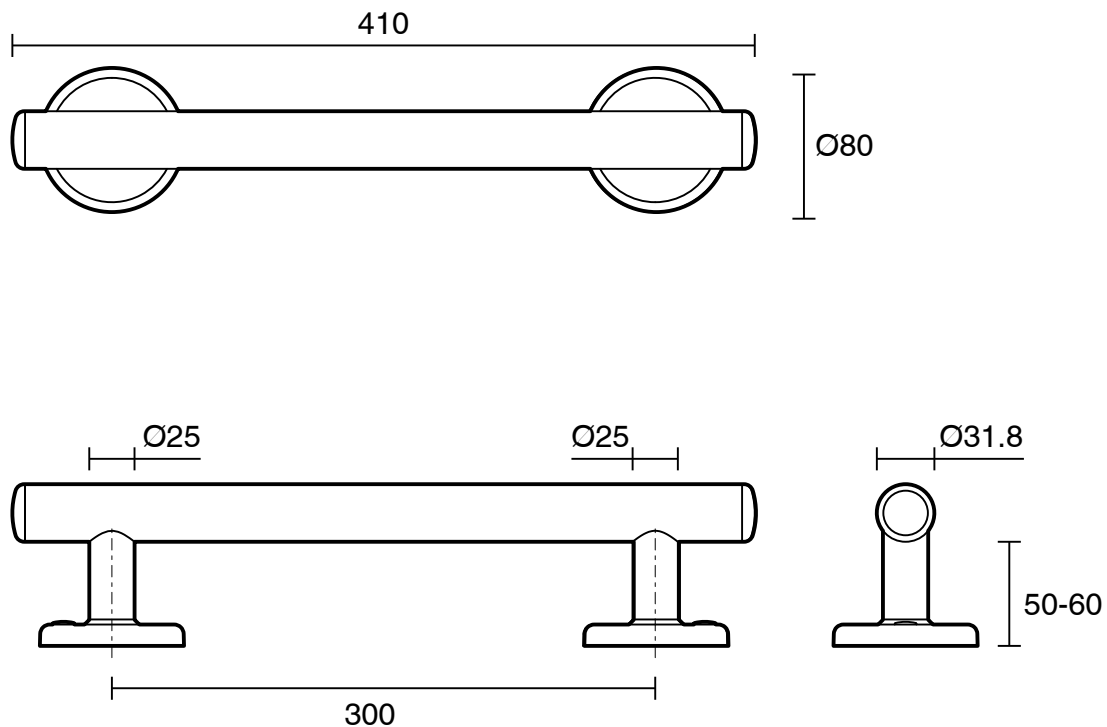

mizu

Mizu Drift 300mm Grab Rail Straight Polished Stainless Steel

2266502

SPECIFICATIONS

Recommended Use	Domestic, Hotel & Commercial
Colour	Polished Stainless Steel
Material	304 grade (18/8) stainless steel
Weight Capacity	113 kg
Fixings	Double

WARRANTY

Replacement Only - Domestic Use	20 Years
Parts Replacement Only	12 Months

Please refer to Warranty Page for full Terms and Conditions

Dimensions are nominal measurements only.

CLEANING RECOMMENDATIONS:

We recommend the use of soapy water or approved cleaners. This product should not be cleaned with abrasive materials. Damage caused by any improper treatment is not covered by the product warranty. Refer to Warranty Conditions

Disclaimer: Products in this specification manual must by regulation be installed by licensed and registered trade people. The manufacturer/distributor reserves the right to vary specifications or delete models from their range without prior notification. Dimensions are nominal measurements only. Dimensions and set-outs listed are correct at time of publication however the manufacturer/distributor takes no responsibility for printing errors.

Published 05/07/2024

To see the complete Mizu range go to
www.reece.com.au