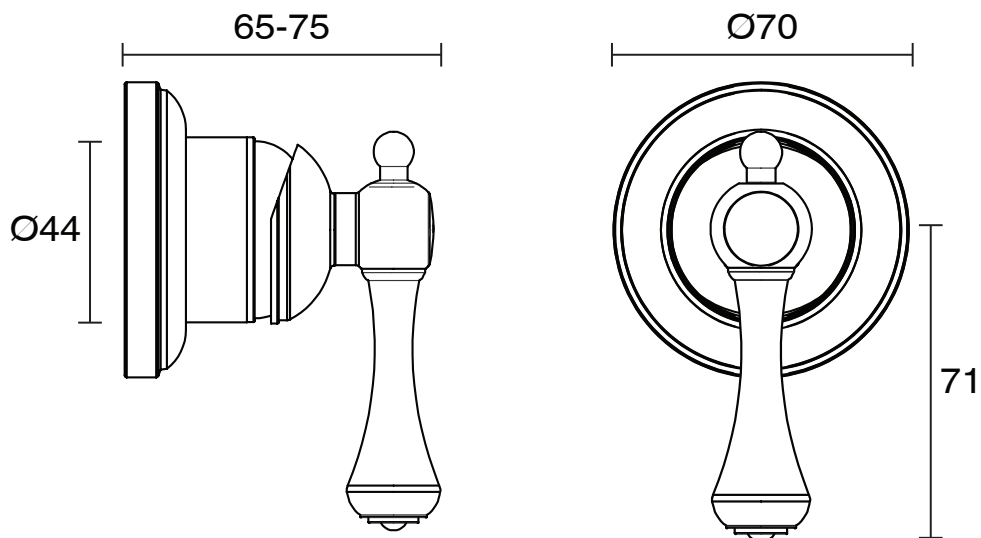

KADO

Kado Era Shower Mixer Slim Matte Black

2264755

SPECIFICATIONS	
Recommended Use	Domestic, Hotel & Commercial
Colour	Matte Black
Finish	Matte
Material	DR Brass
Recommended Pressure Range	150 - 500 kPa
Maximum Continuous Working Temperature	80 deg C
Suitable for Storage Tank Hot Water	Yes
Suitable for Continuous Flow Hot Water	Yes
Suitable for Gravity Feed Hot Water	No
WARRANTY	
Warranty - Domestic Use	10 Years
Spare Parts & Labour	12 Months
<i>Please refer to Warranty Page for full Terms and Conditions</i>	