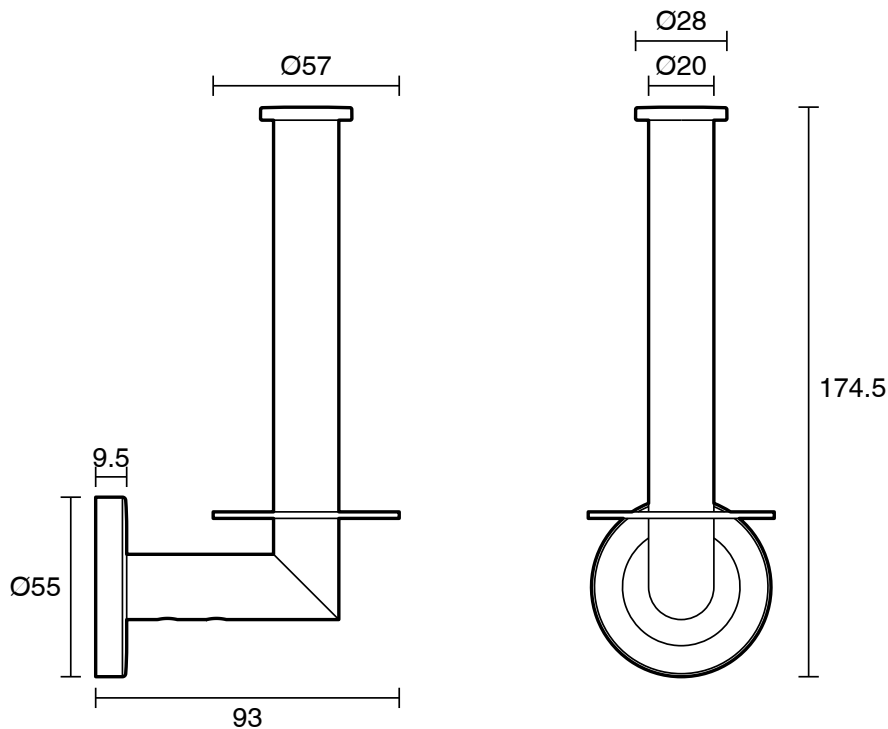

Roca Ona Spare Toilet Roll Holder Brushed Nickel

15055

SPECIFICATIONS	
Recommended Use	Domestic;Commercial;Hotel
Colour Category	Nickel
Colour Finish	Brushed Nickel
Primary Material	Brass
WARRANTY	
Replacement Only - Domestic Use	15
Parts Replacement Only	1
<i>Please refer to Warranty Page for full Terms and Conditions</i>	

Disclaimer: Products in this specification manual must by regulation be installed by licensed and registered trade people. The manufacturer/distributor reserves the right to vary specifications or delete models from their range without prior notification. Dimensions are nominal measurements only. Dimensions and set-outs listed are correct at time of publication however the manufacturer/distributor takes no responsibility for printing errors.