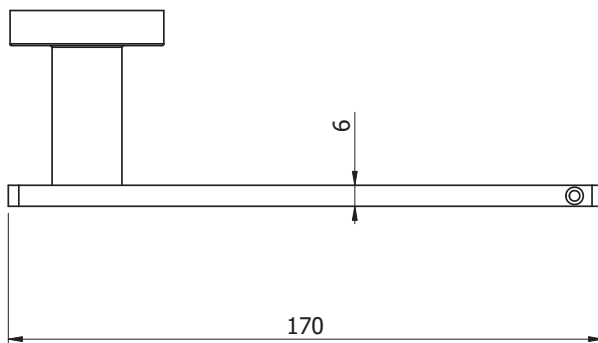

Milli Axon MK2 Straight Toilet Roll Holder Chrome

9505138

SPECIFICATIONS

Recommended Use	Domestic, Hotel & Commercial
Colour	Chrome
Material	Aluminium/Zinc Alloy

WARRANTY

Domestic Use Replacement Only 15 Years

Please refer to Warranty Page for full Terms and Conditions

Dimensions are nominal measurements only.

CLEANING RECOMMENDATIONS:

We recommend the use of soapy water or approved cleaners. This product should not be cleaned with abrasive materials. Damage caused by any improper treatment is not covered by the product warranty. Refer to Warranty Conditions

Disclaimer: Products in this specification manual must by regulation be installed by licensed and registered trade people. The manufacturer/distributor reserves the right to vary specifications or delete models from their range without prior notification. Dimensions are nominal measurements only. Dimensions and set-outs listed are correct at time of publication however the manufacturer/distributor takes no responsibility for printing errors.

Published 28/07/2021

To see the complete Milli range go to
www.reece.com.au