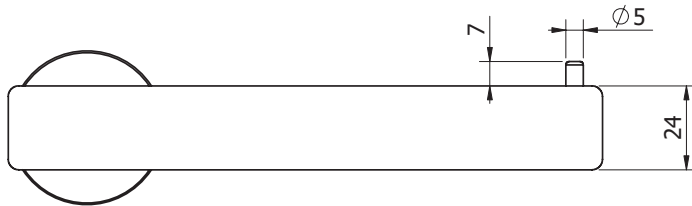

Milli Axon MK2 Straight Toilet Roll Holder Chrome

9505138

SPECIFICATIONS

Recommended Use	Domestic, Hotel & Commercial
Colour	Chrome
Material	Aluminium/Zinc Alloy

WARRANTY

Domestic Use Replacement Only 15 Years

Please refer to Warranty Page for full Terms and Conditions

Dimensions are nominal measurements only.

CLEANING RECOMMENDATIONS:

We recommend the use of soapy water or approved cleaners. This product should not be cleaned with abrasive materials. Damage caused by any improper treatment is not covered by the product warranty. Refer to Warranty Conditions

Disclaimer: Products in this specification manual must by regulation be installed by licensed and registered trade people. The manufacturer/distributor reserves the right to vary specifications or delete models from their range without prior notification. Dimensions are nominal measurements only. Dimensions and set-outs listed are correct at time of publication however the manufacturer/distributor takes no responsibility for printing errors.

Published 28/07/2021

To see the complete Milli range go to
www.reece.com.au