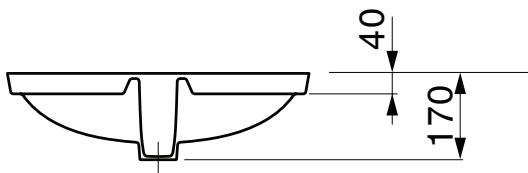

LAUFEN Pro S Undercounter Basin with Overflow 595x430 White

9504467

SPECIFICATIONS

Recommended Use	Domestic, Hotel & Commercial
Material	Vitreous China
Basin Colour	White
Bowl Capacity	10 ltr
Weight	8.5 kg
Fixing	Undermount (Fixing Clips Supplied)
Taphole Configuration	No Taphole
Overflow Configuration	Overflow
Plug & Waste Size	32mm x 40mm
Plug & Waste	Sold Separately
Tapware	Sold Separately

WARRANTY

Warranty - Domestic Use	15 Years
Spare Parts & Labour	12 Months

Please refer to Warranty Page for full Terms and Conditions

Dimensions are nominal measurements only.

CLEANING RECOMMENDATIONS:

We recommend the use of soapy water or approved cleaners. This product should not be cleaned with abrasive materials. Damage caused by any improper treatment is not covered by the product warranty. Refer to Warranty Conditions

Disclaimer: Products in this specification manual must by regulation be installed by licensed and registered trade people. The manufacturer/distributor reserves the right to vary specifications or delete models from their range without prior notification. Dimensions are nominal measurements only. Dimensions and set-outs listed are correct at time of publication however the manufacturer/distributor takes no responsibility for printing errors.

Published 01/03/2022

To see the complete LAUFEN range go to www.reece.com.au