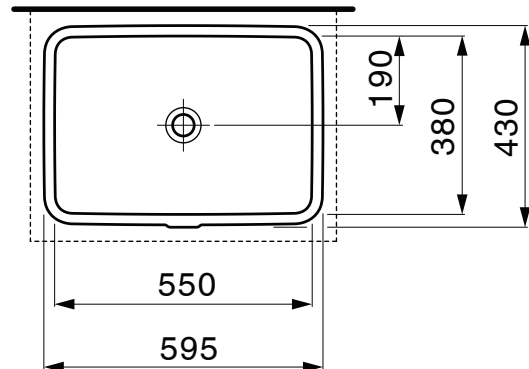

LAUFEN Pro S Undercounter Basin with Overflow 595x430 White

9504467

SPECIFICATIONS

Recommended Use	Domestic, Hotel & Commercial
Material	Vitreous China
Basin Colour	White
Bowl Capacity	10 ltr
Weight	8.5 kg
Fixing	Undermount (Fixing Clips Supplied)
Taphole Configuration	No Taphole
Overflow Configuration	Overflow
Plug & Waste Size	32mm x 40mm
Plug & Waste	Sold Separately
Tapware	Sold Separately

WARRANTY

Warranty - Domestic Use	15 Years
Spare Parts & Labour	12 Months

Please refer to Warranty Page for full Terms and Conditions

Dimensions are nominal measurements only.

CLEANING RECOMMENDATIONS:

We recommend the use of soapy water or approved cleaners. This product should not be cleaned with abrasive materials. Damage caused by any improper treatment is not covered by the product warranty. Refer to Warranty Conditions

Disclaimer: Products in this specification manual must by regulation be installed by licensed and registered trade people. The manufacturer/distributor reserves the right to vary specifications or delete models from their range without prior notification. Dimensions are nominal measurements only. Dimensions and set-outs listed are correct at time of publication however the manufacturer/distributor takes no responsibility for printing errors.

Published 01/03/2022

To see the complete LAUFEN range go to www.reece.com.au