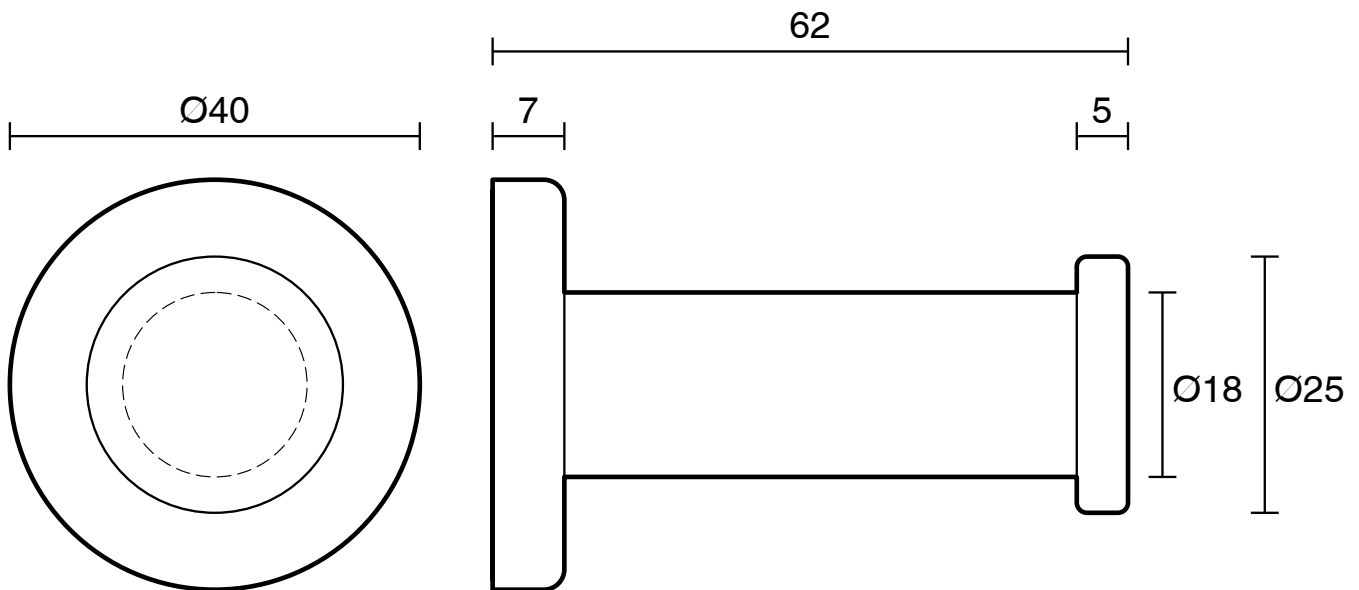

mizu

Mizu Drift Robe Hook Brushed Brass

9512443

SPECIFICATIONS

Recommended Use	Domestic, Hotel & Commercial
Colour	Brushed Brass
Material	Brass

WARRANTY

Replacement Only - Domestic Use	10 Years
Parts Replacement Only	12 Months

Please refer to Warranty Page for full Terms and Conditions

Dimensions are nominal measurements only.

CLEANING RECOMMENDATIONS:

We recommend the use of soapy water or approved cleaners. This product should not be cleaned with abrasive materials. Damage caused by any improper treatment is not covered by the product warranty. Refer to Warranty Conditions

Disclaimer: Products in this specification manual must by regulation be installed by licensed and registered trade people. The manufacturer/distributor reserves the right to vary specifications or delete models from their range without prior notification. Dimensions are nominal measurements only. Dimensions and set-outs listed are correct at time of publication however the manufacturer/distributor takes no responsibility for printing errors.

Published 21/03/2024

To see the complete Mizu range go to www.reece.com.au