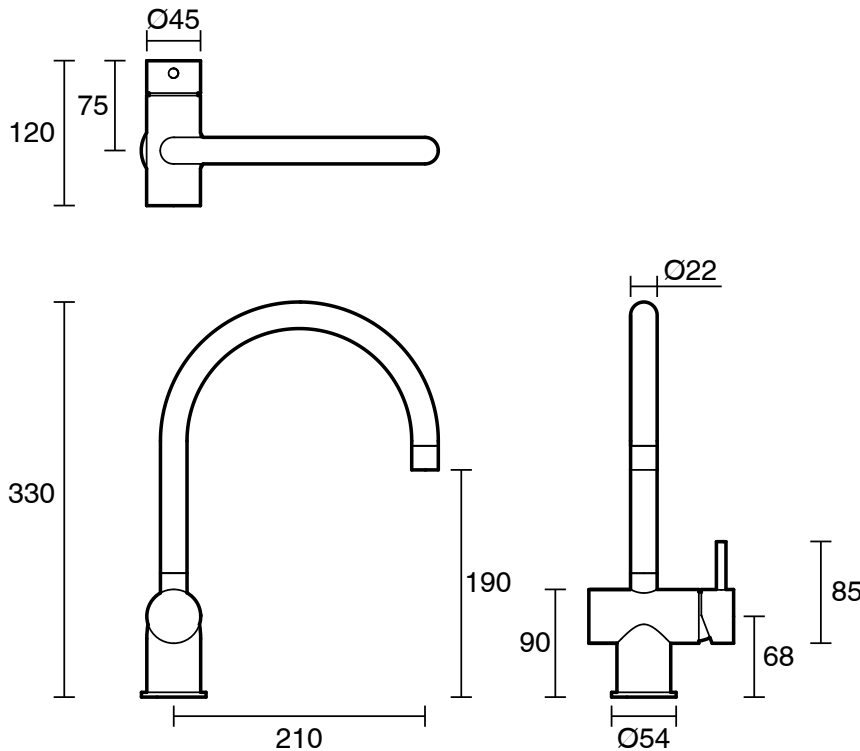

SUSSEX

Sussex Scala Sink Mixer Tap Large Curved Right Hand Chrome (4 Star)

2261624

| SPECIFICATIONS | |
|---|-----------------------------|
| Recommended Use | Residential;Commercial |
| Colour Finish | Polished Chrome |
| Primary Material | Brass |
| Recommended Pressure Range | 150 - 500 kPa as per AS3500 |
| Max Continuous Working Temperature (deg C) | 65 |
| Min Continuous Working Temperature (deg C) | 1 |
| WARRANTY | |
| Residential Use (Years) | 40 |
| Commercial Use (Years) | 10 |
| <i>Please refer to Sussex Warranty page for full Terms and Conditions</i> | |

Disclaimer: Products in this specification manual must by regulation be installed by licensed and registered trade people. The manufacturer/distributor reserves the right to vary specifications or delete models from their range without prior notification. Dimensions are nominal measurements only. Dimensions and set-outs listed are correct at time of publication however the manufacturer/distributor takes no responsibility for printing errors.