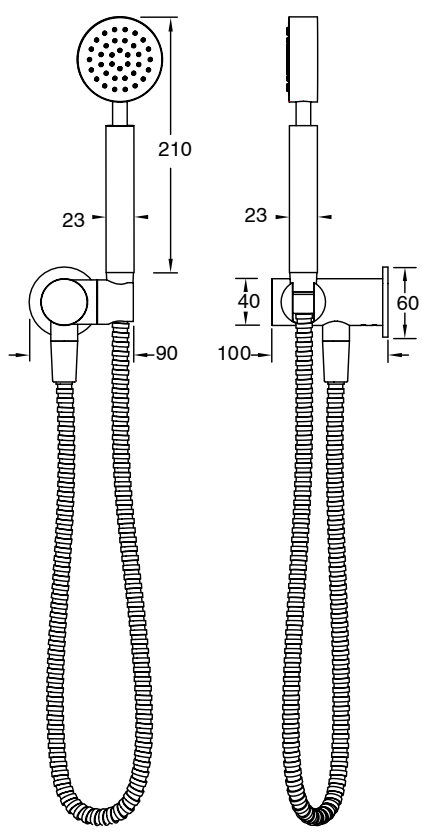

Milli Pure Round Hand Shower with Swivel Bracket Brushed Gunmetal (3 star)

4202236

SPECIFICATIONS

Recommended Use	Domestic, Hotel & Commercial
Colour	Brushed Gunmetal
Material	DR Brass
Recommended Pressure Range	300 - 500 kPa
Maximum Continuous Working Pressure	500 kPa
Maximum Continuous Working Temperature	65 deg C
Suitable for Storage Tank Hot Water	Yes
Suitable for Continuous Flow Hot Water	Yes
Suitable for Gravity Feed Hot Water	No

WARRANTY

Warranty - Domestic Use	15 Years
Spare Parts & Labour	12 Months

Please refer to Warranty Page for full Terms and Conditions

Dimensions are nominal measurements only.

CLEANING RECOMMENDATIONS:

We recommend the use of soapy water or approved cleaners. This product should not be cleaned with abrasive materials. Damage caused by any improper treatment is not covered by the product warranty. Refer to Warranty Conditions

Disclaimer: Products in this specification manual must by regulation be installed by licensed and registered trade people. The manufacturer/distributor reserves the right to vary specifications or delete models from their range without prior notification. Dimensions are nominal measurements only. Dimensions and set-outs listed are correct at time of publication however the manufacturer/distributor takes no responsibility for printing errors.

Published 23/09/2020

To see the complete Milli range go to www.reece.com.au/bathrooms