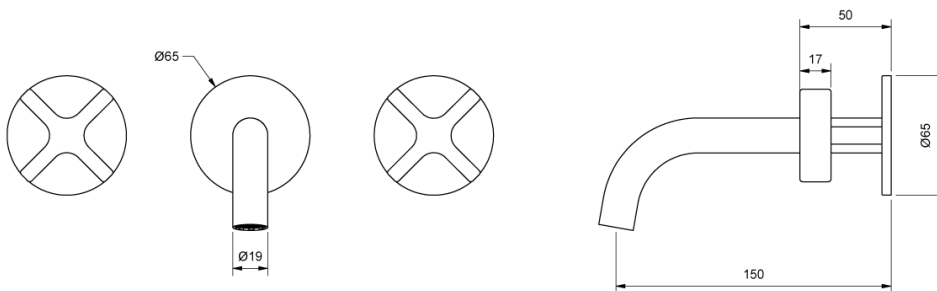

Milli Exo Wall Bath Set Brushed Nickel

2299084

SPECIFICATIONS

Recommended Use	Domestic, Hotel & Commercial
Colour	Brushed Nickel
Finish	Brushed
Body Material	Electroplated Brass
Recommended Pressure Range	150 - 500 kPa
Maximum Continuous Working Temperature	80 deg C
Suitable for Storage Tank Hot Water	Yes
Suitable for Continuous Flow Hot Water	Yes
Suitable for Gravity Feed Hot Water	No

WARRANTY

Warranty - Domestic Use	15 Years
Spare Parts & Labour	5 Years

Please refer to Warranty Page for full Terms and Conditions

Dimensions are nominal measurements only.

CLEANING RECOMMENDATIONS:

We recommend the use of soapy water or approved cleaners. This product should not be cleaned with abrasive materials. Damage caused by any improper treatment is not covered by the product warranty. Refer to Warranty Conditions

Disclaimer: Products in this specification manual must by regulation be installed by licensed and registered trade people. The manufacturer/distributor reserves the right to vary specifications or delete models from their range without prior notification. Dimensions are nominal measurements only. Dimensions and set-outs listed are correct at time of publication however the manufacturer/distributor takes no responsibility for printing errors.

Published 30/09/2022

To see the complete Milli range go to www.reece.com.au

WaterMark
AS/NZS 3718
WMKA01455