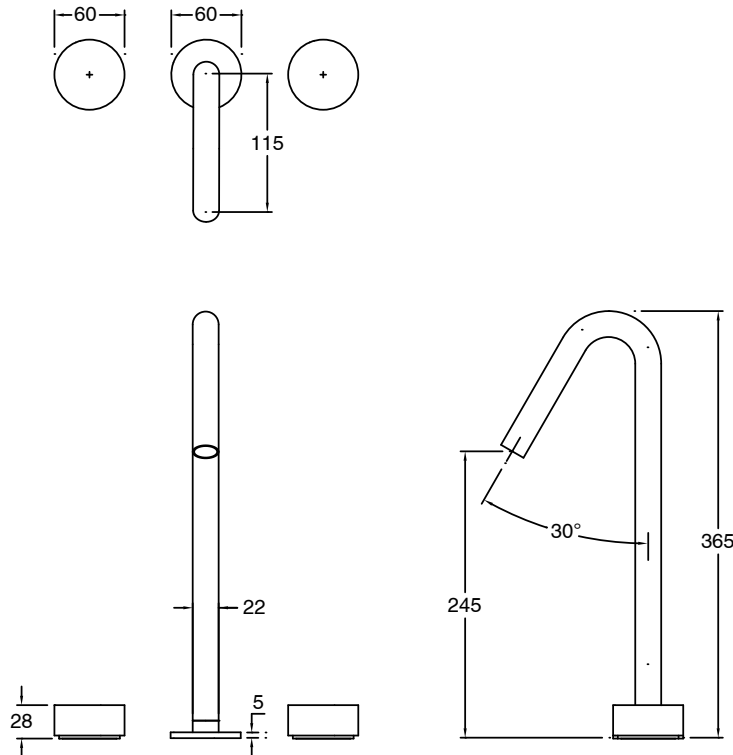

Milli Pure Vessel Basin Set with Cirque Textured Handles PVD Brushed Bronze (5 Star)

9511018

SPECIFICATIONS

Recommended Use	Domestic;Hotel;Commercial
Colour Finish	Brushed Bronze
Primary Material	DR Brass
Recommended Pressure Range	150 - 500 kPa as per AS3500
Max Continuous Working Temperature (deg C)	65
Min Continuous Working Temperature (deg C)	5
Hot Water Unit Suitability	Storage Tank;Continuous Flow

WARRANTY

Warranty - Domestic Use (Years)	15
Spare Parts & Labour (Years)	1

Please refer to Warranty Page for full Terms and Conditions

Dimensions are nominal measurements only.

CLEANING RECOMMENDATIONS:

We recommend the use of soapy water or approved cleaners. This product should not be cleaned with abrasive materials. Damage caused by any improper treatment is not covered by the product warranty. Refer to Warranty Conditions

Disclaimer: Products in this specification manual must by regulation be installed by licensed and registered trade people. The manufacturer/distributor reserves the right to vary specifications or delete models from their range without prior notification. Dimensions are nominal measurements only. Dimensions and set-outs listed are correct at time of publication however the manufacturer/distributor takes no responsibility for printing errors.

Published 13/03/2025

To see the complete Milli range go to www.reece.com.au