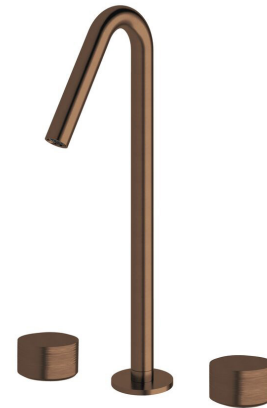

Dimensions are nominal measurements only.

CLEANING RECOMMENDATIONS:

We recommend the use of soapy water or approved cleaners. This product should not be cleaned with abrasive materials. Damage caused by any improper treatment is not covered by the product warranty. Refer to Warranty Conditions

Disclaimer: Products in this specification manual must by regulation be installed by licensed and registered trade people. The manufacturer/distributor reserves the right to vary specifications or delete models from their range without prior notification. Dimensions are nominal measurements only. Dimensions and set-outs listed are correct at time of publication however the manufacturer/distributor takes no responsibility for printing errors.

Published 13/03/2025

To see the complete Milli range go to www.reece.com.au