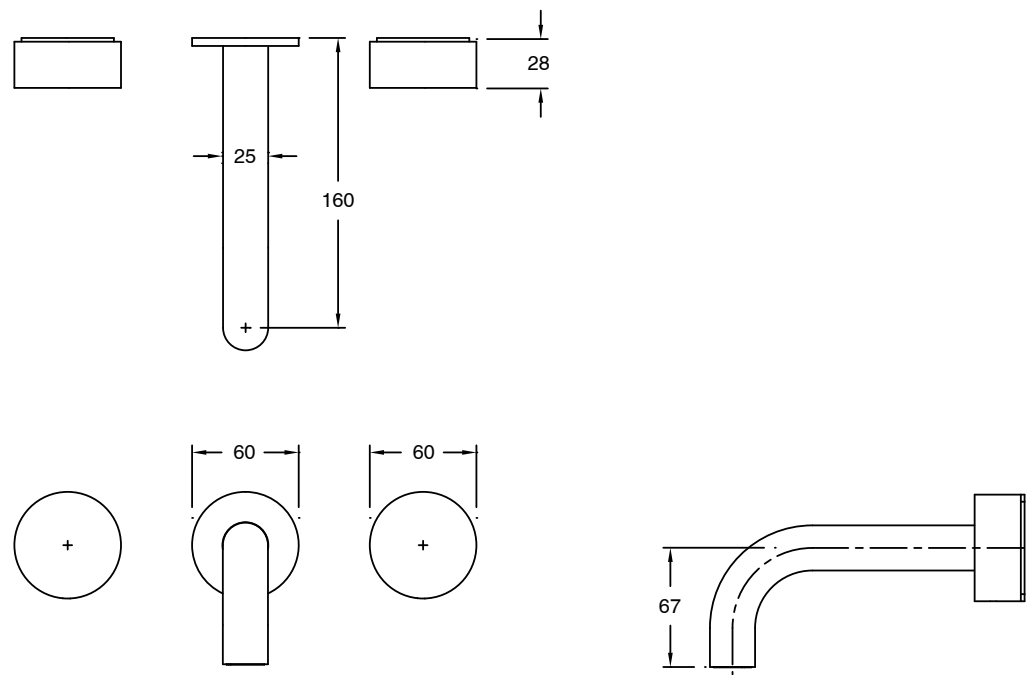

SUSSEX

Sussex Pure Bath Set 160mm with Diamond Textured Handles PVD Brushed Gunmetal

9511678

SPECIFICATIONS

Recommended Use	Residential;Commercial
Colour Finish	Brushed Smoke Gunmetal
Primary Material	DR Brass
Recommended Pressure Range	150 - 500 kPa as per AS3500
Max Continuous Working Temperature (deg C)	65
Min Continuous Working Temperature (deg C)	1

WARRANTY

Residential Use (Years)	40
Commercial Use (Years)	10

Please refer to Sussex Warranty page for full Terms and Conditions

Dimensions are nominal measurements only.

CLEANING RECOMMENDATIONS:

We recommend the use of soapy water or approved cleaners. This product should not be cleaned with abrasive materials. Damage caused by any improper treatment is not covered by the product warranty. Refer to Warranty Conditions

Disclaimer: Products in this specification manual must by regulation be installed by licensed and registered trade people. The manufacturer/distributor reserves the right to vary specifications or delete models from their range without prior notification. Dimensions are nominal measurements only. Dimensions and set-outs listed are correct at time of publication however the manufacturer/distributor takes no responsibility for printing errors.

Published 30/03/2026

To see the complete Sussex range go to www.reece.com.au