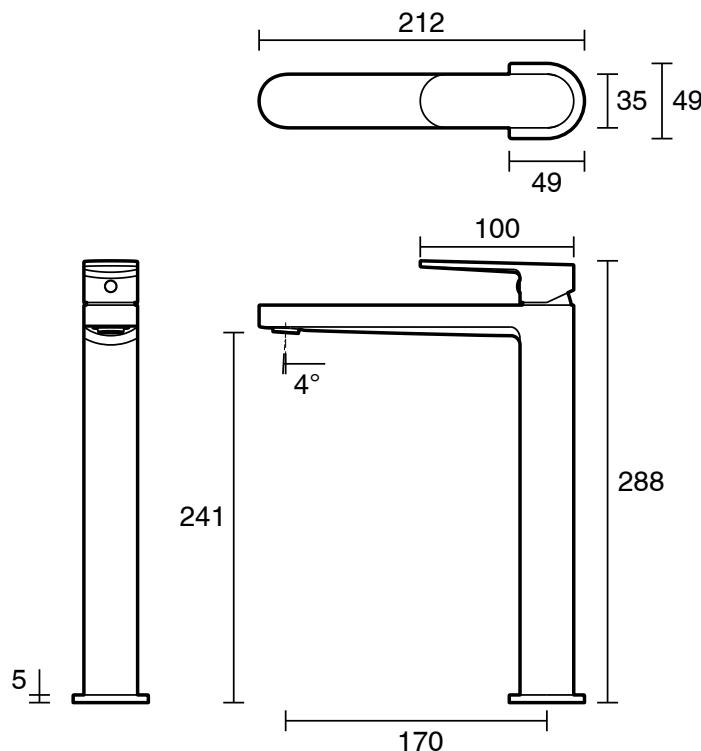

mizu

Mizu Soothe MK2 Extended Height Basin Mixer Brushed Brass (6 Star)

2265852

SPECIFICATIONS	
Recommended Use	Domestic;Commercial;Hotel
Colour Category	Brass
Colour Finish	Brushed Brass
Primary Material	Lead Free Brass
Hot Water Unit Suitability	Storage Tank;Continuous Flow
WARRANTY	
Warranty - Domestic Use (Years)	10
Spare Parts & Labour (Years)	1
<i>Please refer to Warranty Page for full Terms and Conditions</i>	

Disclaimer: Products in this specification manual must by regulation be installed by licensed and registered trade people. The manufacturer/distributor reserves the right to vary specifications or delete models from their range without prior notification. Dimensions are nominal measurements only. Dimensions and set-outs listed are correct at time of publication however the manufacturer/distributor takes no responsibility for printing errors.