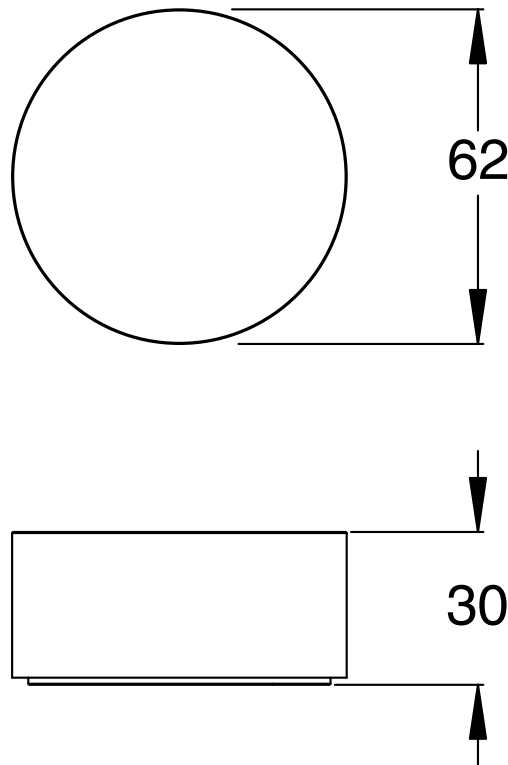

SUSSEX

Sussex Pure Progressive Top Mount Hob Mixer Tap with Linear Textured Handle Brushed Nickel

2263914

SPECIFICATIONS

Recommended Use	Residential;Commercial
Colour Finish	Brushed Nickel
Primary Material	DR Brass
Recommended Pressure Range	150 - 500 kPa as per AS3500
Max Continuous Working Temperature (deg C)	65
Min Continuous Working Temperature (deg C)	1

WARRANTY

Residential Use (Years)	40
Commercial Use (Years)	10

Please refer to Sussex Warranty page for full Terms and Conditions

Dimensions are nominal measurements only.

CLEANING RECOMMENDATIONS:

We recommend the use of soapy water or approved cleaners. This product should not be cleaned with abrasive materials. Damage caused by any improper treatment is not covered by the product warranty. Refer to Warranty Conditions

Disclaimer: Products in this specification manual must by regulation be installed by licensed and registered trade people. The manufacturer/distributor reserves the right to vary specifications or delete models from their range without prior notification. Dimensions are nominal measurements only. Dimensions and set-outs listed are correct at time of publication however the manufacturer/distributor takes no responsibility for printing errors.

Published 01/04/2026

To see the complete Sussex range go to www.reece.com.au