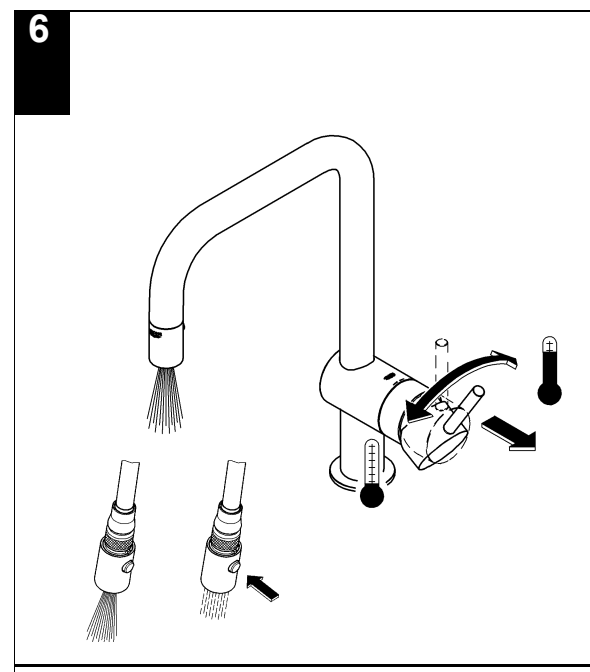

Installation instructions