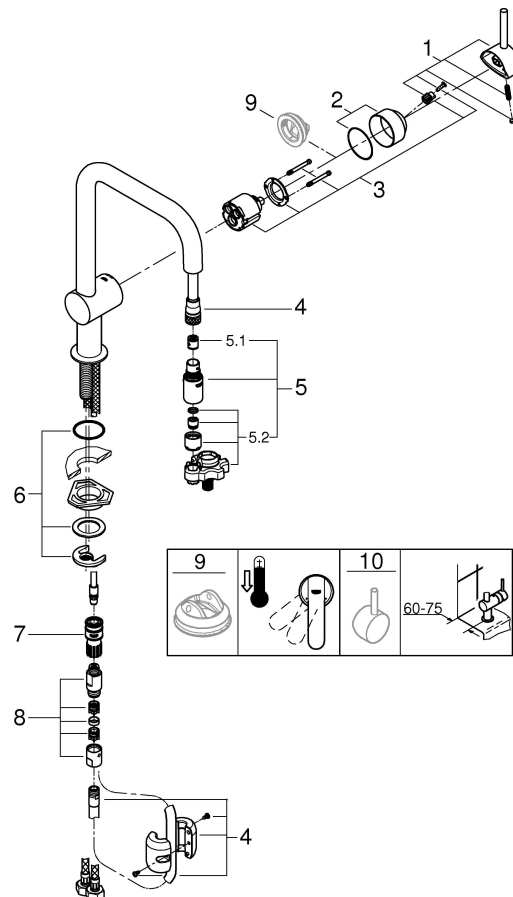

Open cold and hot water supply and check connections for leakage!

Care

For directions on the care of this fitting, please refer to the accompanying care instructions.

MINTA U
 SINK MIXER WITH PULL OUT (SQUARELINE)
 MODEL #31116000

Pure Freude
 an Wasser

Spare Parts

Pos.-nr.	Product Description	Order-nr.	Units per package
1	Lever	46015000	1
2	Cap	46025000	1
3	Cartridge	46048000	1
4	Shower hose	48293000	1
5	Pull out spray	46857000	1
6	Shank fastening assembly	46345000	1
7	Quick coupling	12365000	1
8	Screw coupling	46817000	1
9	Temperature limiter - optional extra	13096000	1
10	Minta lever - optional extra	40684000	1