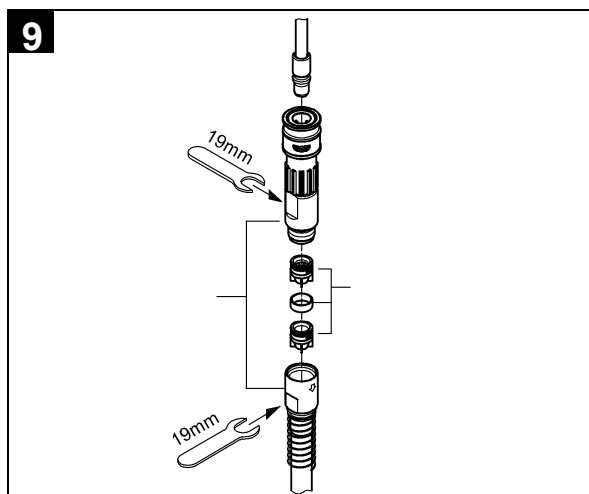

Adjustable Flow Rate Limiter
Pull-Out Mousseur (Aerator) Spray
Diverter: Mousseur/SpeedClean Shower Jet-
automatic return to Mousseur

Swivel Tubular Spout, swivel area 360°

Protected against Backflow
Flexible Connection Hoses
Rapid Installation System

MINTA U
SINK MIXER WITH PULL OUT (SQUARELINE)
MODEL #31116000

Pure Freude
an Wasser

Installation instructions

Installation instructions

Installation Instructions

Flush piping system prior and after installation of fitting thoroughly!