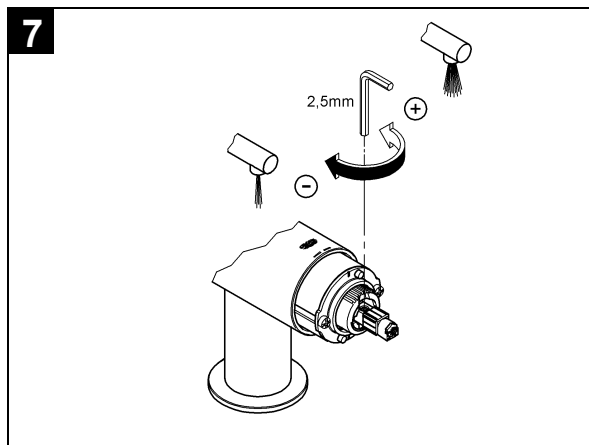

MINTA U
SINK MIXER WITH PULL OUT (SQUARELINE)
MODEL #31116000

Pure Freude
an Wasser

Installation instructions

Installation instructions

Installation Instructions

Flush piping system prior and after installation of fitting thoroughly!