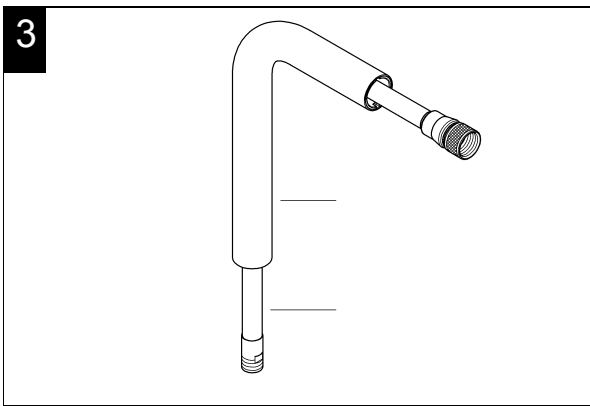

Installation instructions