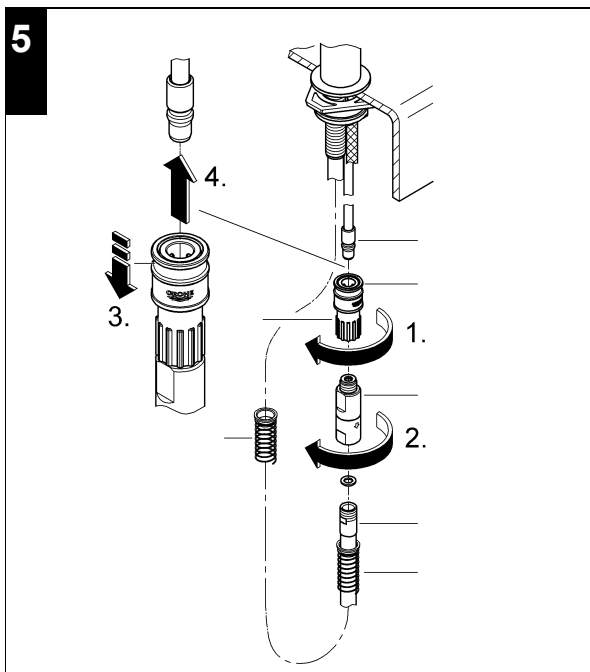

Installation instructions