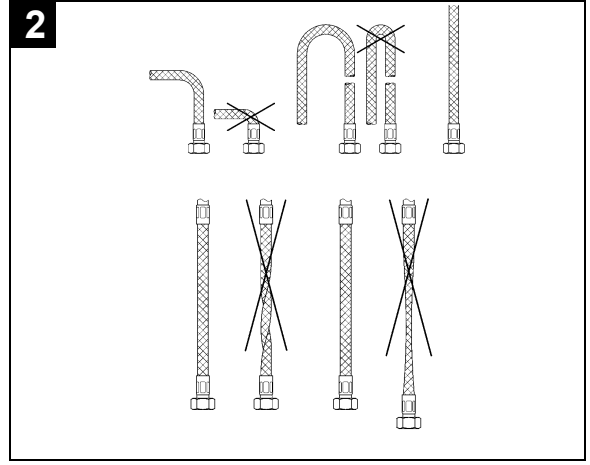

MINTA U
SINK MIXER IWTH PULL OUT (SQUARELINE)
MODEL #31116000

Pure Freude
an Wasser

Product Specifications

Product Description:

Minta
Single-Lever Sink Mixer

U-Spout
Single Hole Installation

GROHE StarLight® finish
GROHE SilkMove® 46mm Ceramic Cartridge
GROHE EasyDock guarantees easy retraction and smooth docking back to the starting position

Adjustable Flow Rate Limiter
Pull-Out Mousseur (Aerator) Spray
Diverter: Mousseur/SpeedClean Shower Jet-
automatic return to Mousseur

Swivel Tubular Spout, swivel area 360°

Protected against Backflow
Flexible Connection Hoses
Rapid Installation System

MINTA U
SINK MIXER WITH PULL OUT (SQUARELINE)
MODEL #31116000

Pure Freude
an Wasser

Installation instructions

Installation instructions

Installation Instructions

Flush piping system prior and after installation of fitting thoroughly!