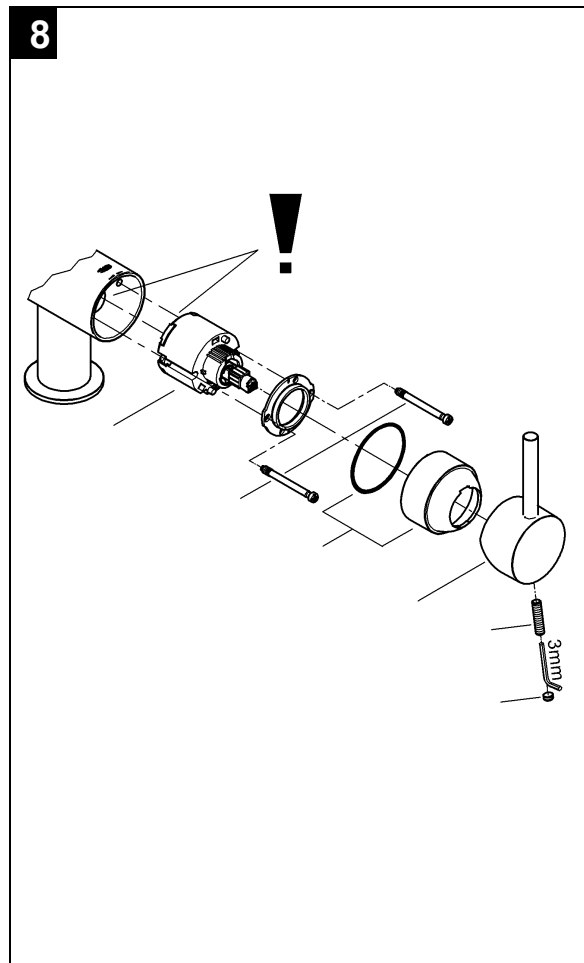

Adjustable Flow Rate Limiter
Pull-Out Mousseur (Aerator) Spray
Diverter: Mousseur/SpeedClean Shower Jet-
automatic return to Mousseur

Swivel Tubular Spout, swivel area 360°

Protected against Backflow
Flexible Connection Hoses
Rapid Installation System

MINTA U
SINK MIXER WITH PULL OUT (SQUARELINE)
MODEL #31116000

Pure Freude
an Wasser

Installation instructions

Installation instructions

Installation Instructions

Flush piping system prior and after installation of fitting thoroughly!