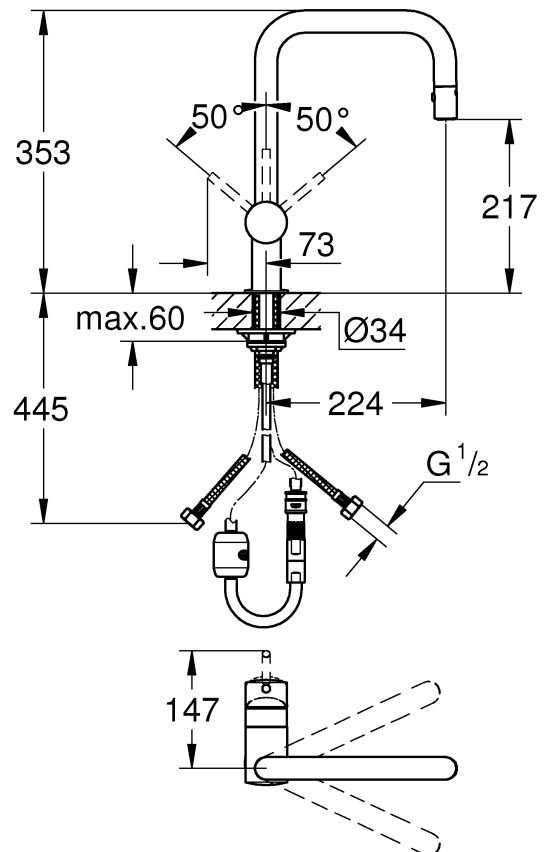

MINTA U
SINK MIXER IWTH PULL OUT (SQUARELINE)
MODEL #31116000

Pure Freude
an Wasser

Product Specifications

Product Description:

Minta
Single-Lever Sink Mixer

U-Spout
Single Hole Installation

GROHE StarLight® finish
GROHE SilkMove® 46mm Ceramic Cartridge
GROHE EasyDock guarantees easy retraction and smooth docking back to the starting position

Adjustable Flow Rate Limiter
Pull-Out Mousseur (Aerator) Spray
Diverter: Mousseur/SpeedClean Shower Jet-
automatic return to Mousseur

Swivel Tubular Spout, swivel area 360°

Protected against Backflow
Flexible Connection Hoses
Rapid Installation System

Pure Freude
 an Wasser

Spare Parts

Pos.-nr.	Product Description	Order-nr.	Units per package
1	Lever	46015000	1
2	Cap	46025000	1
3	Cartridge	46048000	1
4	Shower hose	48293000	1
5	Pull out spray	46857000	1
6	Shank fastening assembly	46345000	1
7	Quick coupling	12365000	1
8	Screw coupling	46817000	1
9	Temperature limiter - optional extra	13096000	1
10	Minta lever - optional extra	40684000	1