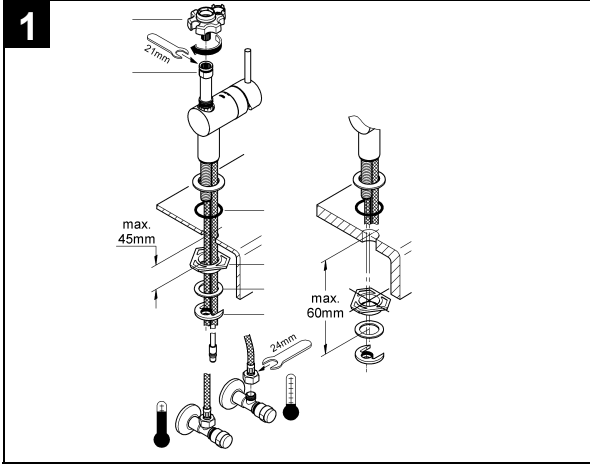

MINTA U
SINK MIXER IWTH PULL OUT (SQUARELINE)
MODEL #31116000

Pure Freude
an Wasser

Product Specifications

Product Description:

Minta
Single-Lever Sink Mixer

U-Spout
Single Hole Installation

GROHE StarLight® finish
GROHE SilkMove® 46mm Ceramic Cartridge
GROHE EasyDock guarantees easy retraction and smooth docking back to the starting position

Adjustable Flow Rate Limiter
Pull-Out Mousseur (Aerator) Spray
Diverter: Mousseur/SpeedClean Shower Jet-
automatic return to Mousseur

Swivel Tubular Spout, swivel area 360°

Protected against Backflow
Flexible Connection Hoses
Rapid Installation System

MINTA U
SINK MIXER WITH PULL OUT (SQUARELINE)
MODEL #31116000

Pure Freude
an Wasser

Installation instructions

Installation instructions

Installation Instructions

Flush piping system prior and after installation of fitting thoroughly!