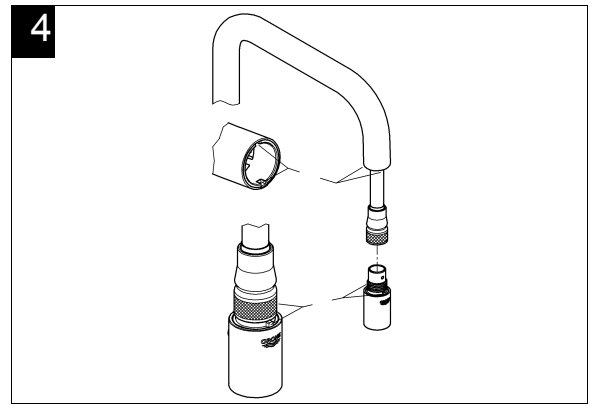

Installation instructions