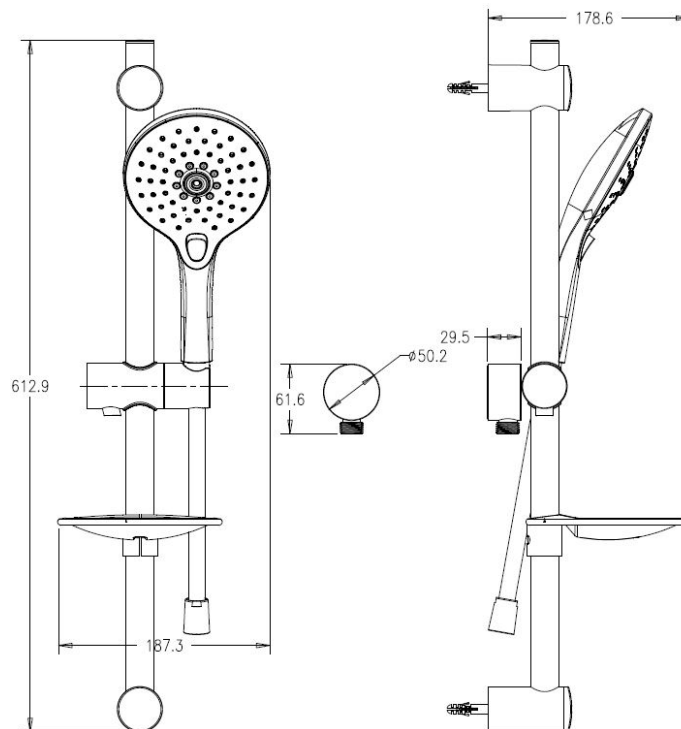

Posh Domaine Single Rail Shower 3 Functions with Wall Water Inlet Brushed Nickel (4 Star)

30520

SPECIFICATIONS

Recommended Use	Domestic;Hotel;Commercial
Colour Finish	Brushed Nickel
Primary Material	Brass
Recommended Pressure Range	150 - 500 kPa as per AS3500
Max Continuous Working Temperature (deg C)	60
Min Continuous Working Temperature (deg C)	5
Hot Water Unit Suitability	Storage Tank;Continuous Flow

WARRANTY

Warranty - Domestic Use (Years)	10
Spare Parts & Labour (Years)	1

Please refer to Warranty Page for full Terms and Conditions

Dimensions are nominal measurements only.

CLEANING RECOMMENDATIONS:

We recommend the use of soapy water or approved cleaners. This product should not be cleaned with abrasive materials. Damage caused by any improper treatment is not covered by the product warranty. Refer to Warranty Conditions

Disclaimer: Products in this specification manual must by regulation be installed by licensed and registered trade people. The manufacturer/distributor reserves the right to vary specifications or delete models from their range without prior notification. Dimensions are nominal measurements only. Dimensions and set-outs listed are correct at time of publication however the manufacturer/distributor takes no responsibility for printing errors.

Published 18/12/2025

To see the complete Posh range go to
www.reece.com.au