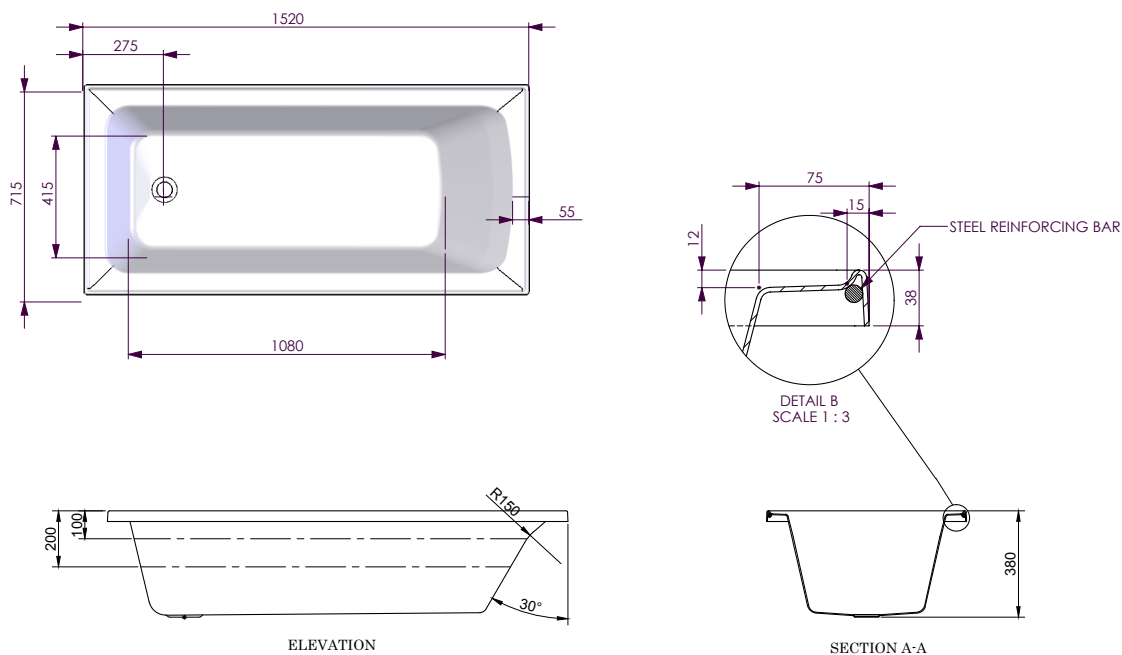

BASE

ACRYLIC BATH 1520

Dimensions are nominal measurements only.

SPECIFICATIONS

Recommended use	Domestic, Residential
Material	Lucite XL Sanitary Grade Acrylic
Fixing	Steel Rim Reinforcement
Capacity	Max 141 litres
Colour Availability	white only