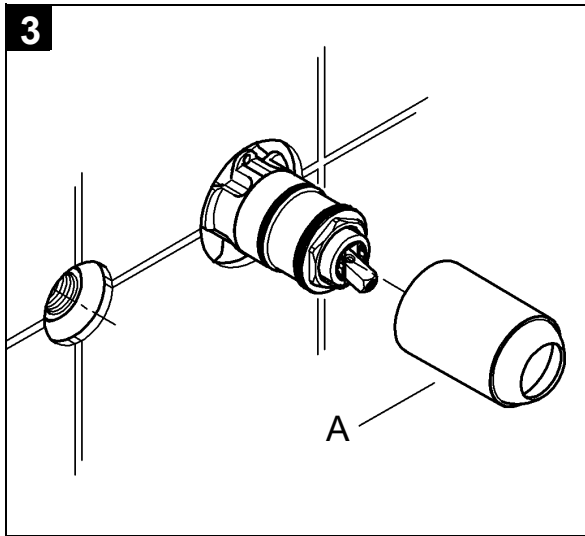

LINEARE
WALL BASIN MIXER SET TRIMSET 153MM
MODEL #19409000

Pure Freude
an Wasser

Product Specifications

Product Description:

Lineare

Two-Hole Wall Basin Mixer Trim Set

S-Size

Wall mounted

Without concealed body

Concealed Inwall Body for final installation 32635000

GROHE StarLight® chrome finish

GROHE AquaGuide® Adjustable Masseur (Aerator)

Center distance 110 mm

Projection 153 mm

Installation instructions

Installation

1. Screw on cap (A), see Fig. [3].
2. Determine dimension "Y" from the leading edge of built-in fitting housing to face of tiles, see Fig. [4].
3. Crosscut connection nipple (B) in such a way, that the installation dimension is "Y" + 24mm.
4. Using an 12mm allen key, screw connection nipple (B) into the built-in fitting housing until the installation dimension is 10mm. Tighten spout (C) from above using an 2,5mm allen key, see Fig. [5].
5. Grease seal (D1) and push on escutcheon (D), see Fig. [6].
6. Attach insulating insert (E) and secure with screw (F), see Fig. [7].
7. Attach lever (G), secure by tightening the loosely fitted set screw (H) using an 3mm allen key and insert plug (I).
If the escutcheon will not slide far enough onto the cap, you must additionally install an extension (see replacement parts)