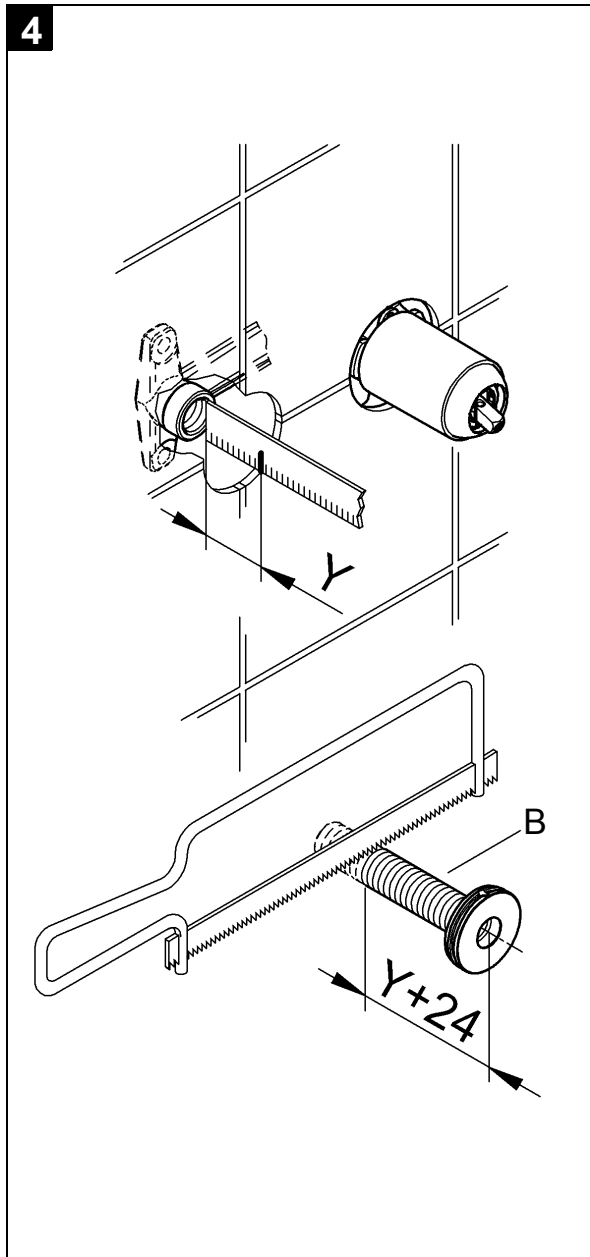

LINEARE
WALL BASIN MIXER SET TRIMSET 153MM
MODEL #19409000

Pure Freude
an Wasser

Product Specifications

Product Description:

Lineare

Two-Hole Wall Basin Mixer Trim Set

S-Size

Wall mounted

Without concealed body

Concealed Inwall Body for final installation 32635000

GROHE StarLight® chrome finish

GROHE AquaGuide® Adjustable Masseur (Aerator)

Center distance 110 mm

Projection 153 mm

Installation instructions

Installation

1. Screw on cap (A), see Fig. [3].
2. Determine dimension "Y" from the leading edge of built-in fitting housing to face of tiles, see Fig. [4].
3. Crosscut connection nipple (B) in such a way, that the installation dimension is "Y" + 24mm.
4. Using an 12mm allen key, screw connection nipple (B) into the built-in fitting housing until the installation dimension is 10mm. Tighten spout (C) from above using an 2,5mm allen key, see Fig. [5].
5. Grease seal (D1) and push on escutcheon (D), see Fig. [6].
6. Attach insulating insert (E) and secure with screw (F), see Fig. [7].
7. Attach lever (G), secure by tightening the loosely fitted set screw (H) using an 3mm allen key and insert plug (I).
If the escutcheon will not slide far enough onto the cap, you must additionally install an extension (see replacement parts)