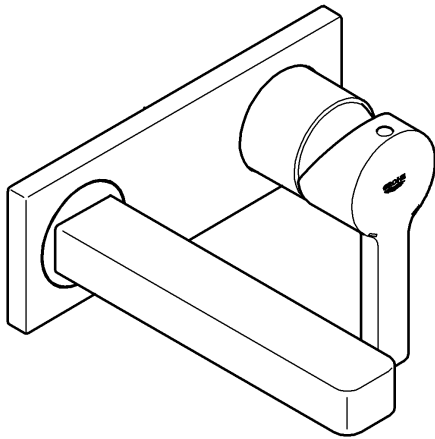

LINEARE
WALL BASIN MIXER SET TRIMSET 153MM
MODEL #19409000

Pure Freude
an Wasser

Pos No	Product Description	Order No	Units per package
1	Lever	48245000	1
2	Mousseur	13994000	1
	Optional accessories		
3	Extension	46627000	1