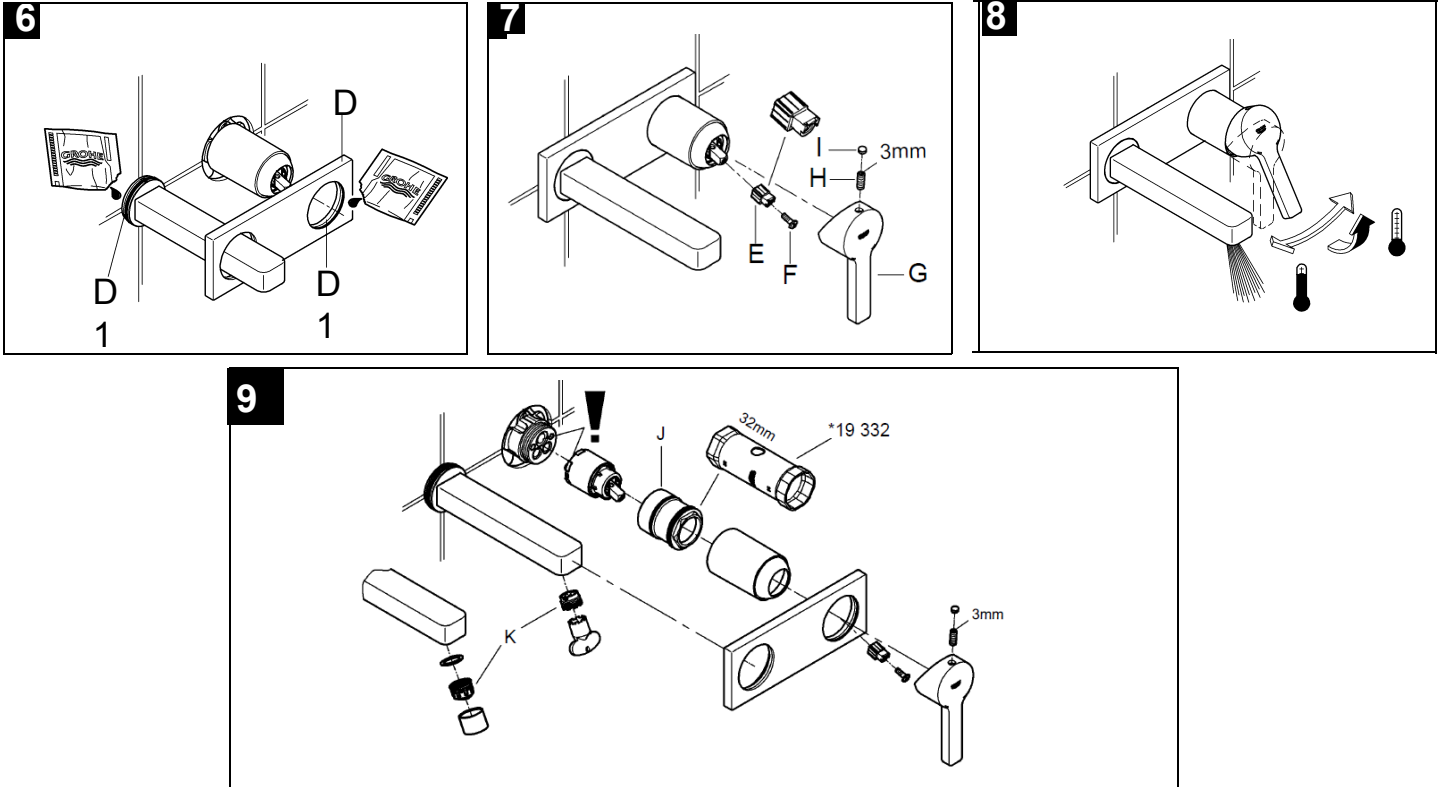

LINEARE
WALL BASIN MIXER SET TRIMSET 153MM
MODEL #19409000

Pure Freude
an Wasser

Product Specifications

Product Description:

Lineare

Two-Hole Wall Basin Mixer Trim Set

S-Size

Wall mounted

LINEARE

WALL BASIN TRIMSET 215MM

MODEL #19409000

Pure Freude
an Wasser

GROHE

Installation instructions

Installation Instructions

Flush piping system prior and after installation of fitting thoroughly!

Installation and connection, see Figs [1] to [9].

Refer to the dimensional drawing above. For installation with 32635000 concealed in-wall body. **PLEASE NOTE** face of noggins need to be positioned a minimum of 45mm & a maximum of 75mm from where the finished wall surface will end up when installing inwall concealed body 32635000.

Installation

1. Screw on cap (A), see Fig. [3].
2. Determine dimension "Y" from the leading edge of built-in fitting housing to face of tiles, see Fig. [4].
3. Crosscut connection nipple (B) in such a way, that the installation dimension is "Y" + 24mm.
4. Using an 12mm allen key, screw connection nipple (B) into the built-in fitting housing until the installation dimension is 10mm. Tighten spout (C) from above using an 2,5mm allen key, see Fig. [5].
5. Grease seal (D1) and push on escutcheon (D), see Fig. [6].
6. Attach insulating insert (E) and secure with screw (F), see Fig. [7].
7. Attach lever (G), secure by tightening the loosely fitted set screw (H) using an 3mm allen key and insert plug (I).
If the escutcheon will not slide far enough onto the cap, you must additionally install an extension (see replacement parts)