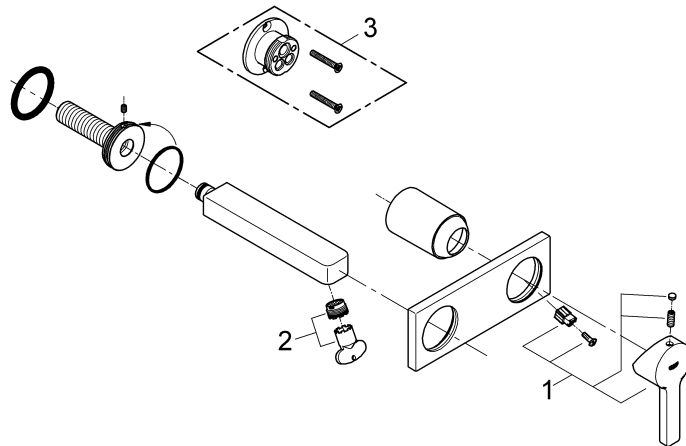

LINEARE
WALL BASIN MIXER SET TRIMSET 153MM
MODEL #19409000

Pure Freude
an Wasser

Pos No	Product Description	Order No	Units per package
1	Lever	48245000	1
2	Mousseur	13994000	1
	Optional accessories		
3	Extension	46627000	1