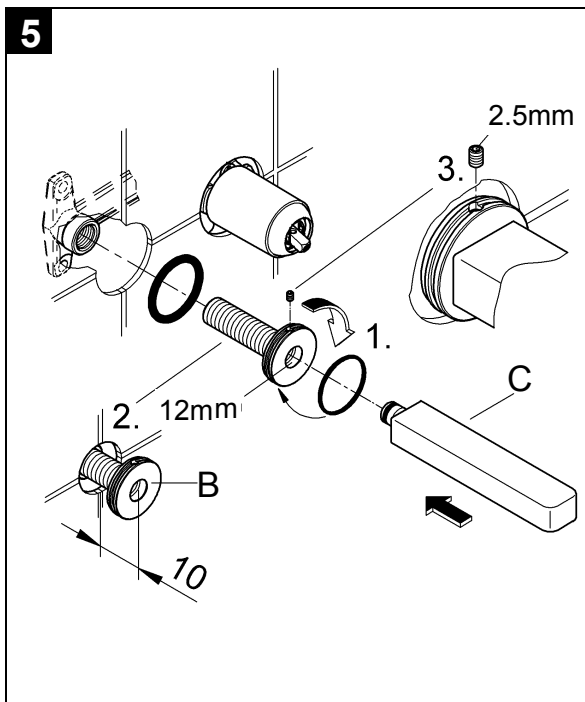

LINEARE
WALL BASIN MIXER SET TRIMSET 153MM
MODEL #19409000

Pure Freude
an Wasser

Product Specifications

Product Description:

Lineare

Two-Hole Wall Basin Mixer Trim Set

S-Size

Wall mounted

Without concealed body

Concealed Inwall Body for final installation 32635000

GROHE StarLight® chrome finish

GROHE AquaGuide® Adjustable Masseur (Aerator)

Center distance 110 mm

Projection 153 mm

Installation instructions

Installation and connection, see Figs [1] to [9].

Refer to the dimensional drawing above. For installation with 32635000 concealed in-wall body. **PLEASE NOTE** face of noggins need to be positioned a minimum of 45mm & a maximum of 75mm from where the finished wall surface will end up when installing inwall concealed body 32635000.

Installation

1. Screw on cap (A), see Fig. [3].
2. Determine dimension "Y" from the leading edge of built-in fitting housing to face of tiles, see Fig. [4].
3. Crosscut connection nipple (B) in such a way, that the installation dimension is "Y" + 24mm.
4. Using an 12mm allen key, screw connection nipple (B) into the built-in fitting housing until the installation dimension is 10mm. Tighten spout (C) from above using an 2,5mm allen key, see Fig. [5].
5. Grease seal (D1) and push on escutcheon (D), see Fig. [6].
6. Attach insulating insert (E) and secure with screw (F), see Fig. [7].
7. Attach lever (G), secure by tightening the loosely fitted set screw (H) using an 3mm allen key and insert plug (I).
If the escutcheon will not slide far enough onto the cap, you must additionally install an extension (see replacement parts)