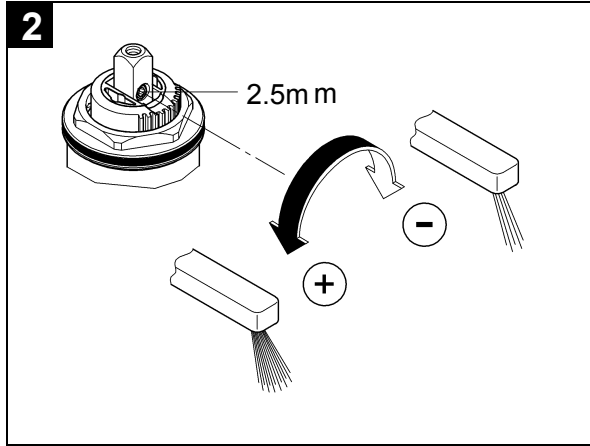

LINEARE
WALL BASIN MIXER SET TRIMSET 153MM
MODEL #19409000

Pure Freude
an Wasser

Product Specifications

Product Description:

Lineare

Two-Hole Wall Basin Mixer Trim Set

S-Size

Wall mounted

Without concealed body

Concealed Inwall Body for final installation 32635000

GROHE StarLight® chrome finish

GROHE AquaGuide® Adjustable Masseur (Aerator)

Center distance 110 mm

Projection 153 mm

Installation instructions

Installation

1. Screw on cap (A), see Fig. [3].
2. Determine dimension "Y" from the leading edge of built-in fitting housing to face of tiles, see Fig. [4].
3. Crosscut connection nipple (B) in such a way, that the installation dimension is "Y" + 24mm.
4. Using an 12mm allen key, screw connection nipple (B) into the built-in fitting housing until the installation dimension is 10mm. Tighten spout (C) from above using an 2,5mm allen key, see Fig. [5].
5. Grease seal (D1) and push on escutcheon (D), see Fig. [6].
6. Attach insulating insert (E) and secure with screw (F), see Fig. [7].
7. Attach lever (G), secure by tightening the loosely fitted set screw (H) using an 3mm allen key and insert plug (I).
If the escutcheon will not slide far enough onto the cap, you must additionally install an extension (see replacement parts)