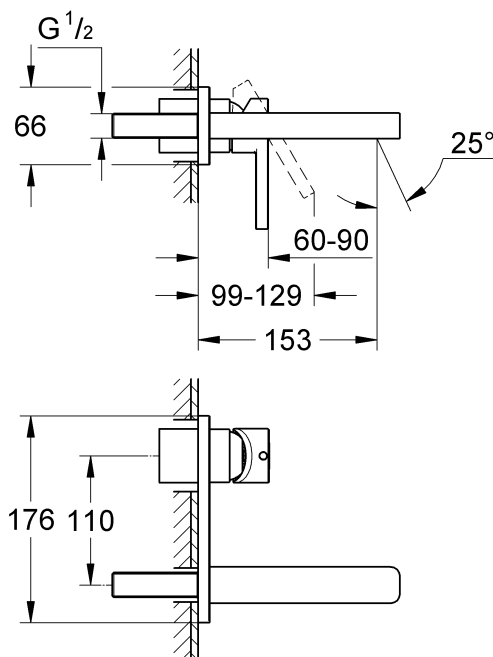

LINEARE
WALL BASIN MIXER SET TRIMSET 153MM
MODEL #19409000

Pure Freude
an Wasser

Product Specifications

Product Description:

Lineare

Two-Hole Wall Basin Mixer Trim Set

S-Size

Wall mounted

Without concealed body

Concealed Inwall Body for final installation 32635000

GROHE StarLight® chrome finish

GROHE AquaGuide® Adjustable Masseur (Aerator)

Center distance 110 mm

Projection 153 mm

Installation instructions

Installation and connection, see Figs [1] to [9].

Refer to the dimensional drawing above. For installation with 32635000 concealed in-wall body. **PLEASE NOTE** face of noggins need to be positioned a minimum of 45mm & a maximum of 75mm from where the finished wall surface will end up when installing inwall concealed body 32635000.

Installation

1. Screw on cap (A), see Fig. [3].
2. Determine dimension "Y" from the leading edge of built-in fitting housing to face of tiles, see Fig. [4].
3. Crosscut connection nipple (B) in such a way, that the installation dimension is "Y" + 24mm.
4. Using an 12mm allen key, screw connection nipple (B) into the built-in fitting housing until the installation dimension is 10mm. Tighten spout (C) from above using an 2,5mm allen key, see Fig. [5].
5. Grease seal (D1) and push on escutcheon (D), see Fig. [6].
6. Attach insulating insert (E) and secure with screw (F), see Fig. [7].
7. Attach lever (G), secure by tightening the loosely fitted set screw (H) using an 3mm allen key and insert plug (I).
If the escutcheon will not slide far enough onto the cap, you must additionally install an extension (see replacement parts)