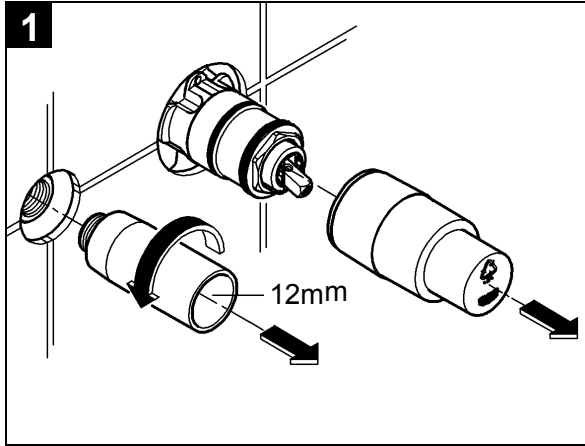

LINEARE
WALL BASIN MIXER SET TRIMSET 153MM
MODEL #19409000

Pure Freude
an Wasser

Product Specifications

Product Description:

Lineare

Two-Hole Wall Basin Mixer Trim Set

S-Size

Wall mounted

Without concealed body

Concealed Inwall Body for final installation 32635000

GROHE StarLight® chrome finish

GROHE AquaGuide® Adjustable Masseur (Aerator)

Center distance 110 mm

Projection 153 mm

Installation instructions

Installation

1. Screw on cap (A), see Fig. [3].
2. Determine dimension "Y" from the leading edge of built-in fitting housing to face of tiles, see Fig. [4].
3. Crosscut connection nipple (B) in such a way, that the installation dimension is "Y" + 24mm.
4. Using an 12mm allen key, screw connection nipple (B) into the built-in fitting housing until the installation dimension is 10mm. Tighten spout (C) from above using an 2,5mm allen key, see Fig. [5].
5. Grease seal (D1) and push on escutcheon (D), see Fig. [6].
6. Attach insulating insert (E) and secure with screw (F), see Fig. [7].
7. Attach lever (G), secure by tightening the loosely fitted set screw (H) using an 3mm allen key and insert plug (I).
If the escutcheon will not slide far enough onto the cap, you must additionally install an extension (see replacement parts)