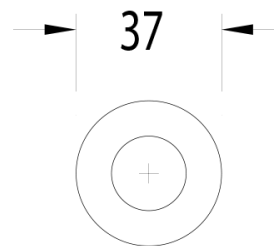

Milli Mood Edit Robe Hook Brushed Gunmetal

2281324

SPECIFICATIONS

Recommended Use	Domestic, Hotel & Commercial
Colour	Brushed Gunmetal
Material	DR Brass

WARRANTY

Replacement Only - Domestic Use 15 Years

Please refer to Warranty Page for full Terms and Conditions