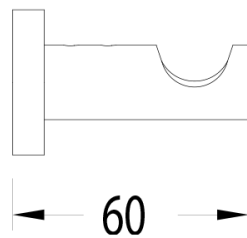

Milli Mood Edit Robe Hook Brushed Gunmetal

2281324

SPECIFICATIONS

Recommended Use	Domestic, Hotel & Commercial
Colour	Brushed Gunmetal
Material	DR Brass

WARRANTY

Replacement Only - Domestic Use 15 Years

Please refer to Warranty Page for full Terms and Conditions