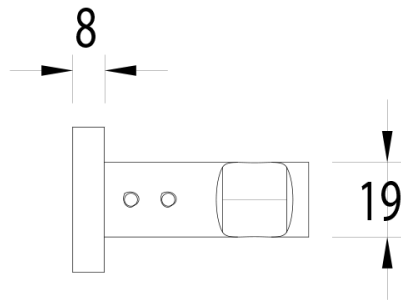

Milli Mood Edit Robe Hook Brushed Gunmetal

2281324

SPECIFICATIONS

Recommended Use	Domestic, Hotel & Commercial
Colour	Brushed Gunmetal
Material	DR Brass

WARRANTY

Replacement Only - Domestic Use 15 Years

Please refer to Warranty Page for full Terms and Conditions