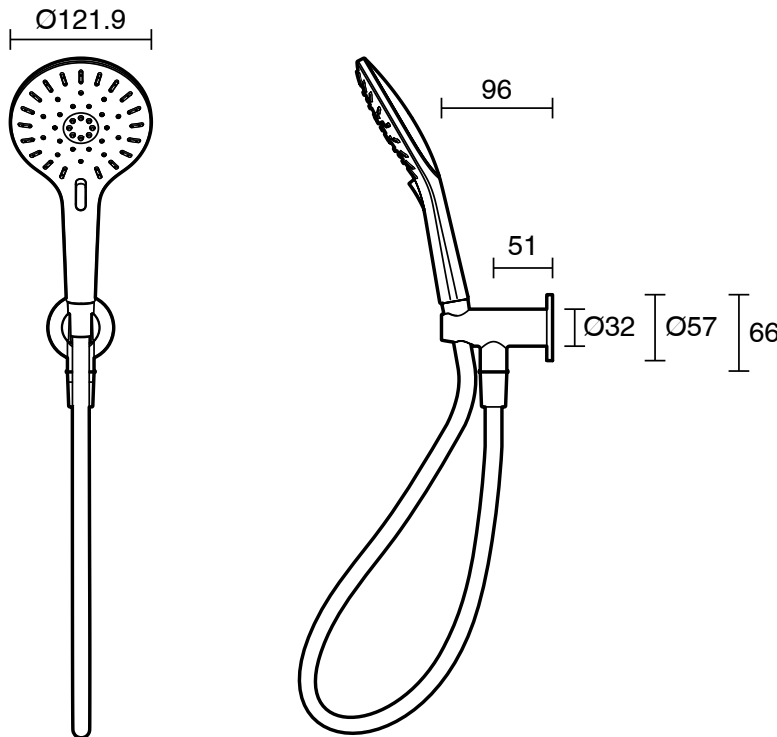

Roca Ona Handshower with Wall Bracket Matte White (5 Star)

14938

SPECIFICATIONS	
Recommended Use	Domestic;Commercial;Hotel
Colour Category	White
Colour Finish	Matte White
Max Continuous Working Pressure (kPa)	500
Max Continuous Working Temperature (deg C)	60
Hot Water Unit Suitability	Storage Tank;Continuous Flow
WARRANTY	
Warranty - Domestic Use (Years)	15
Spare Parts & Labour (Years)	1
<i>Please refer to Warranty Page for full Terms and Conditions</i>	