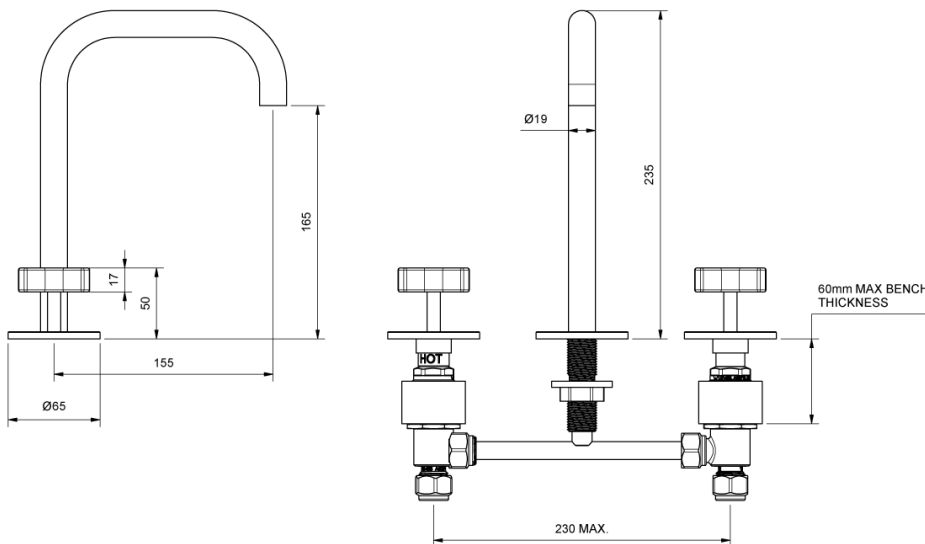

Milli Exo Basin Set Gunmetal (6 Star)

2299058

SPECIFICATIONS

Recommended Use	Domestic, Hotel & Commercial
Colour	Gunmetal
Finish	Matte
Body Material	Electroplated Brass
Recommended Pressure Range	150 - 500 kPa
Maximum Continuous Working Temperature	80 deg C
Suitable for Storage Tank Hot Water	Yes
Suitable for Continuous Flow Hot Water	Yes
Suitable for Gravity Feed Hot Water	No

WARRANTY

Warranty - Domestic Use	15 Years
Spare Parts & Labour	5 Years

Please refer to Warranty Page for full Terms and Conditions

Dimensions are nominal measurements only.

CLEANING RECOMMENDATIONS:

We recommend the use of soapy water or approved cleaners. This product should not be cleaned with abrasive materials. Damage caused by any improper treatment is not covered by the product warranty. Refer to Warranty Conditions

Disclaimer: Products in this specification manual must by regulation be installed by licensed and registered trade people. The manufacturer/distributor reserves the right to vary specifications or delete models from their range without prior notification. Dimensions are nominal measurements only. Dimensions and set-outs listed are correct at time of publication however the manufacturer/distributor takes no responsibility for printing errors.

Published 30/09/2022

To see the complete Milli range go to www.reece.com.au