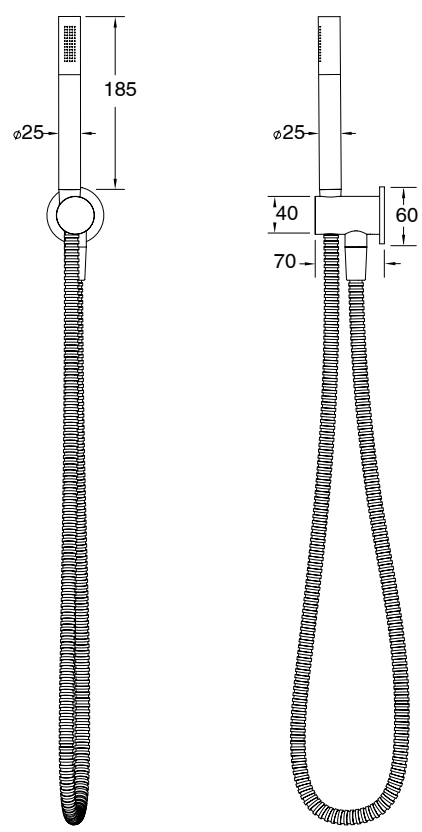

Milli Pure Microphone Hand Shower with Fixed Bracket Chrome (3 star)

4202254

SPECIFICATIONS

Recommended Use	Domestic, Hotel & Commercial
Colour	Chrome
Material	DR Brass
Recommended Pressure Range	300 - 500 kPa
Maximum Continuous Working Pressure	500 kPa
Maximum Continuous Working Temperature	65 deg C
Suitable for Storage Tank Hot Water	Yes
Suitable for Continuous Flow Hot Water	Yes
Suitable for Gravity Feed Hot Water	No

WARRANTY

Warranty - Domestic Use	15 Years
Spare Parts & Labour	12 Months

Please refer to Warranty Page for full Terms and Conditions

Dimensions are nominal measurements only.

CLEANING RECOMMENDATIONS:

We recommend the use of soapy water or approved cleaners. This product should not be cleaned with abrasive materials. Damage caused by any improper treatment is not covered by the product warranty. Refer to Warranty Conditions

Disclaimer: Products in this specification manual must by regulation be installed by licensed and registered trade people. The manufacturer/distributor reserves the right to vary specifications or delete models from their range without prior notification. Dimensions are nominal measurements only. Dimensions and set-outs listed are correct at time of publication however the manufacturer/distributor takes no responsibility for printing errors.

Published 23/09/2020

To see the complete Milli range go to www.reece.com.au/bathrooms