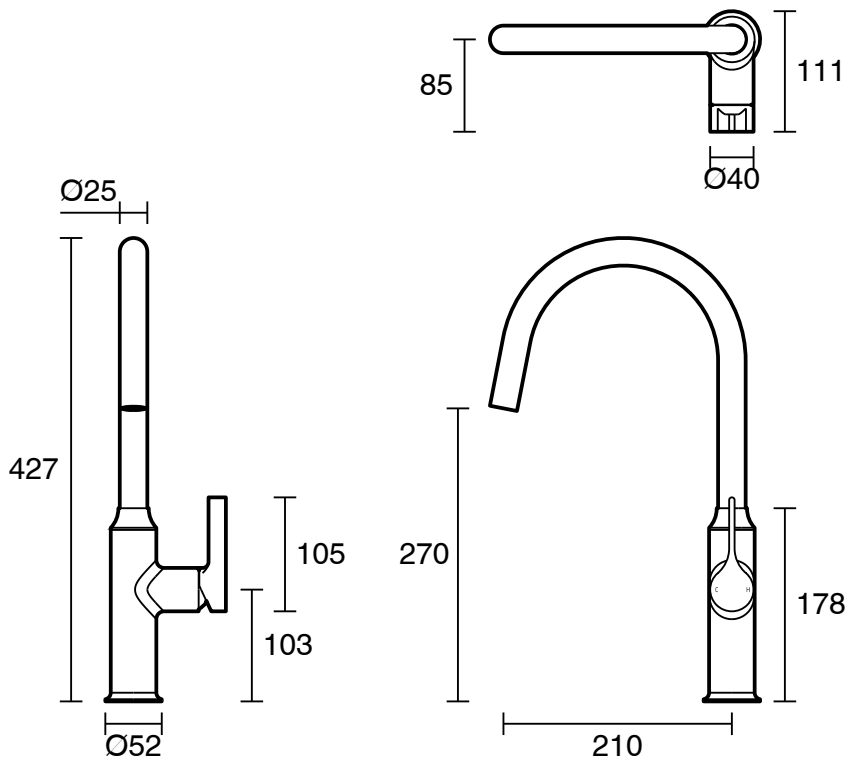

WARRANTY

Residential Use (Years)	40
Commercial Use (Years)	10

Please refer to Sussex Warranty page for full Terms and Conditions

Dimensions are nominal measurements only.

CLEANING RECOMMENDATIONS:

We recommend the use of soapy water or approved cleaners. This product should not be cleaned with abrasive materials. Damage caused by any improper treatment is not covered by the product warranty. Refer to Warranty Conditions

Disclaimer: Products in this specification manual must by regulation be installed by licensed and registered trade people. The manufacturer/distributor reserves the right to vary specifications or delete models from their range without prior notification. Dimensions are nominal measurements only. Dimensions and set-outs listed are correct at time of publication however the manufacturer/distributor takes no responsibility for printing errors.

Published 31/03/2026

To see the complete Sussex range go to www.reece.com.au