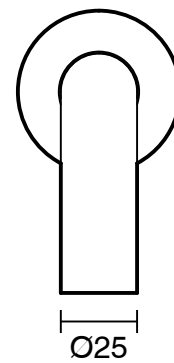

SUSSEX

Sussex Scala 25mm Wall Outlet Curved 160mm LUX PVD Brushed Platinum Gold (6 Star)

2268323

SPECIFICATIONS

Recommended Use	Residential;Commercial
Colour Finish	Brushed Platinum Gold
Primary Material	DR Brass
Recommended Pressure Range	150 - 500 kPa as per AS3500
Max Continuous Working Temperature (deg C)	65
Min Continuous Working Temperature (deg C)	1

WARRANTY

Residential Use (Years)	40
Commercial Use (Years)	10

Please refer to Sussex Warranty page for full Terms and Conditions

Dimensions are nominal measurements only.

CLEANING RECOMMENDATIONS:

We recommend the use of soapy water or approved cleaners. This product should not be cleaned with abrasive materials. Damage caused by any improper treatment is not covered by the product warranty. Refer to Warranty Conditions

Disclaimer: Products in this specification manual must by regulation be installed by licensed and registered trade people. The manufacturer/distributor reserves the right to vary specifications or delete models from their range without prior notification. Dimensions are nominal measurements only. Dimensions and set-outs listed are correct at time of publication however the manufacturer/distributor takes no responsibility for printing errors.

Published 31/03/2026

To see the complete Sussex range go to www.reece.com.au