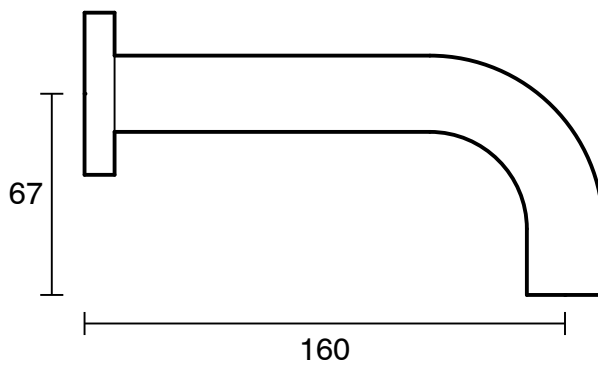

SUSSEX

Sussex Scala 25mm Wall Outlet Curved 160mm LUX PVD Brushed Platinum Gold (6 Star)

2268323

SPECIFICATIONS

Recommended Use	Residential;Commercial
Colour Finish	Brushed Platinum Gold
Primary Material	DR Brass
Recommended Pressure Range	150 - 500 kPa as per AS3500
Max Continuous Working Temperature (deg C)	65
Min Continuous Working Temperature (deg C)	1

WARRANTY

Residential Use (Years)	40
Commercial Use (Years)	10

Please refer to Sussex Warranty page for full Terms and Conditions

Dimensions are nominal measurements only.

CLEANING RECOMMENDATIONS:

We recommend the use of soapy water or approved cleaners. This product should not be cleaned with abrasive materials. Damage caused by any improper treatment is not covered by the product warranty. Refer to Warranty Conditions

Disclaimer: Products in this specification manual must by regulation be installed by licensed and registered trade people. The manufacturer/distributor reserves the right to vary specifications or delete models from their range without prior notification. Dimensions are nominal measurements only. Dimensions and set-outs listed are correct at time of publication however the manufacturer/distributor takes no responsibility for printing errors.

Published 31/03/2026

To see the complete Sussex range go to www.reece.com.au