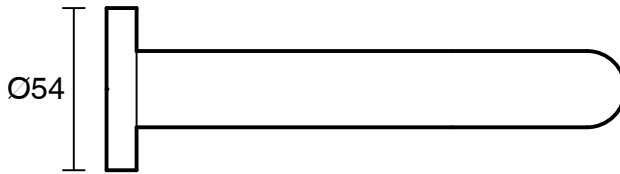

SUSSEX

Sussex Scala 25mm Wall Outlet Curved 160mm LUX PVD Brushed Platinum Gold (6 Star)

2268323

SPECIFICATIONS

Recommended Use	Residential;Commercial
Colour Finish	Brushed Platinum Gold
Primary Material	DR Brass
Recommended Pressure Range	150 - 500 kPa as per AS3500
Max Continuous Working Temperature (deg C)	65
Min Continuous Working Temperature (deg C)	1

WARRANTY

Residential Use (Years)	40
Commercial Use (Years)	10

Please refer to Sussex Warranty page for full Terms and Conditions

Dimensions are nominal measurements only.

CLEANING RECOMMENDATIONS:

We recommend the use of soapy water or approved cleaners. This product should not be cleaned with abrasive materials. Damage caused by any improper treatment is not covered by the product warranty. Refer to Warranty Conditions

Disclaimer: Products in this specification manual must by regulation be installed by licensed and registered trade people. The manufacturer/distributor reserves the right to vary specifications or delete models from their range without prior notification. Dimensions are nominal measurements only. Dimensions and set-outs listed are correct at time of publication however the manufacturer/distributor takes no responsibility for printing errors.

Published 31/03/2026

To see the complete Sussex range go to www.reece.com.au