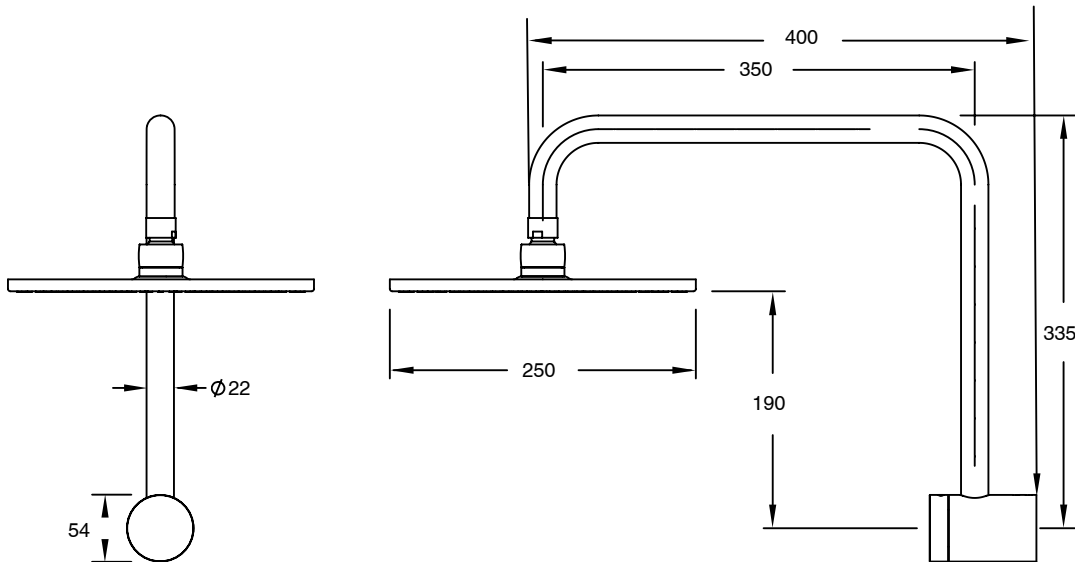

Milli Pure Hi-Rise Shower 250mm Square Brushed Nickel (3 Star)

4202247

SPECIFICATIONS

Recommended Use	Domestic, Hotel & Commercial
Colour	Brushed Nickel
Material	DR Brass
Recommended Pressure Range	300 - 500 kPa
Maximum Continuous Working Pressure	500 kPa
Maximum Continuous Working Temperature	65 deg C
Suitable for Storage Tank Hot Water	Yes
Suitable for Continuous Flow Hot Water	Yes
Suitable for Gravity Feed Hot Water	No

WARRANTY

Warranty - Domestic Use	15 Years
Spare Parts & Labour	12 Months

Please refer to Warranty Page for full Terms and Conditions

Dimensions are nominal measurements only.

CLEANING RECOMMENDATIONS:

We recommend the use of soapy water or approved cleaners. This product should not be cleaned with abrasive materials. Damage caused by any improper treatment is not covered by the product warranty. Refer to Warranty Conditions

Disclaimer: Products in this specification manual must by regulation be installed by licensed and registered trade people. The manufacturer/distributor reserves the right to vary specifications or delete models from their range without prior notification. Dimensions are nominal measurements only. Dimensions and set-outs listed are correct at time of publication however the manufacturer/distributor takes no responsibility for printing errors.

Published 23/09/2020

To see the complete Milli range go to www.reece.com.au/bathrooms