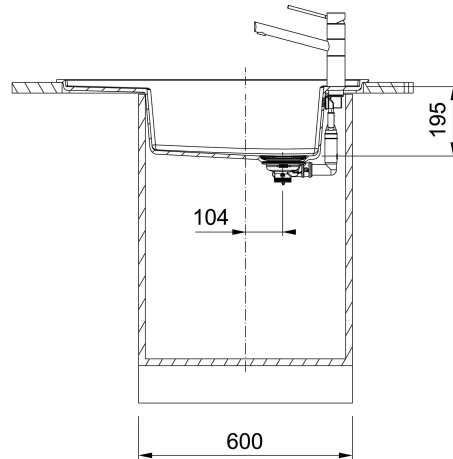

Dimensions are nominal measurements only.

CLEANING RECOMMENDATIONS:

We recommend the use of soapy water or approved cleaners. This product should not be cleaned with abrasive materials. Damage caused by any improper treatment is not covered by the product warranty. Refer to Warranty Conditions

Disclaimer: Products in this specification manual must by regulation be installed by licensed and registered trade people. The manufacturer/distributor reserves the right to vary specifications or delete models from their range without prior notification. Dimensions are nominal measurements only. Dimensions and set-outs listed are correct at time of publication however the manufacturer/distributor takes no responsibility for printing errors.

Published 06/05/2022

To see the complete Franke range go to www.reece.com.au