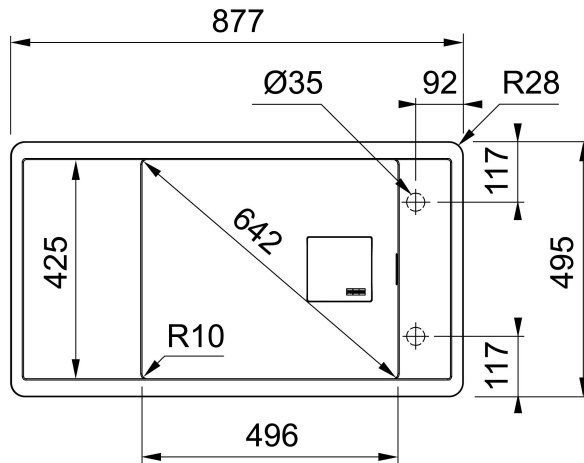

Dimensions are nominal measurements only.

CLEANING RECOMMENDATIONS:

We recommend the use of soapy water or approved cleaners. This product should not be cleaned with abrasive materials. Damage caused by any improper treatment is not covered by the product warranty. Refer to Warranty Conditions

Disclaimer: Products in this specification manual must by regulation be installed by licensed and registered trade people. The manufacturer/distributor reserves the right to vary specifications or delete models from their range without prior notification. Dimensions are nominal measurements only. Dimensions and set-outs listed are correct at time of publication however the manufacturer/distributor takes no responsibility for printing errors.

Published 06/05/2022

To see the complete Franke range go to www.reece.com.au