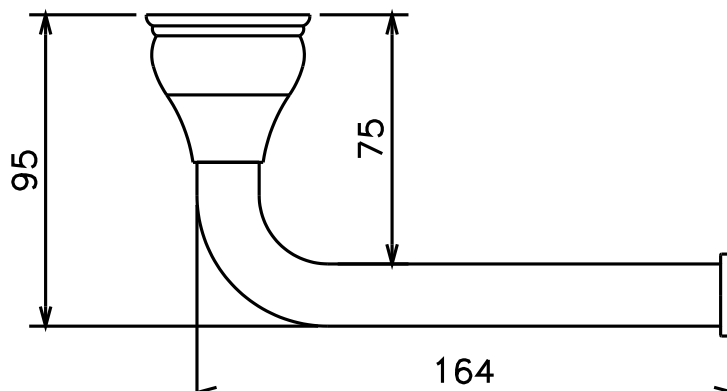

Milli Monument Edit Toilet Roll Holder Brushed Nickel

2265501

SPECIFICATIONS

Recommended Use	Domestic, Hotel & Commercial
Colour	Brushed Nickel
Material	Brass

WARRANTY

Replacement Only - Domestic Use 15 Years

Please refer to Warranty Page for full Terms and Conditions

Dimensions are nominal measurements only.

CLEANING RECOMMENDATIONS:

We recommend the use of soapy water or approved cleaners. This product should not be cleaned with abrasive materials. Damage caused by any improper treatment is not covered by the product warranty. Refer to Warranty Conditions

Disclaimer: Products in this specification manual must by regulation be installed by licensed and registered trade people. The manufacturer/distributor reserves the right to vary specifications or delete models from their range without prior notification. Dimensions are nominal measurements only. Dimensions and set-outs listed are correct at time of publication however the manufacturer/distributor takes no responsibility for printing errors.

Published 28/03/2022

To see the complete Milli range go to
www.reece.com.au