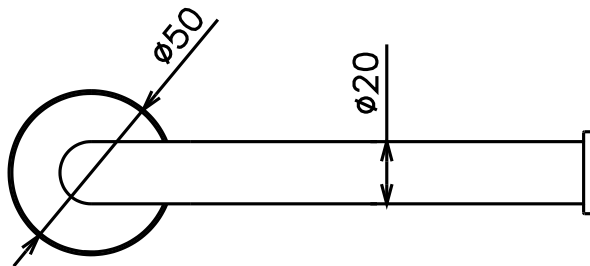

Milli Monument Edit Toilet Roll Holder Brushed Nickel

2265501

SPECIFICATIONS

Recommended Use	Domestic, Hotel & Commercial
Colour	Brushed Nickel
Material	Brass

WARRANTY

Replacement Only - Domestic Use 15 Years

Please refer to Warranty Page for full Terms and Conditions

Dimensions are nominal measurements only.

CLEANING RECOMMENDATIONS:

We recommend the use of soapy water or approved cleaners. This product should not be cleaned with abrasive materials. Damage caused by any improper treatment is not covered by the product warranty. Refer to Warranty Conditions

Disclaimer: Products in this specification manual must by regulation be installed by licensed and registered trade people. The manufacturer/distributor reserves the right to vary specifications or delete models from their range without prior notification. Dimensions are nominal measurements only. Dimensions and set-outs listed are correct at time of publication however the manufacturer/distributor takes no responsibility for printing errors.

Published 28/03/2022

To see the complete Milli range go to
www.reece.com.au