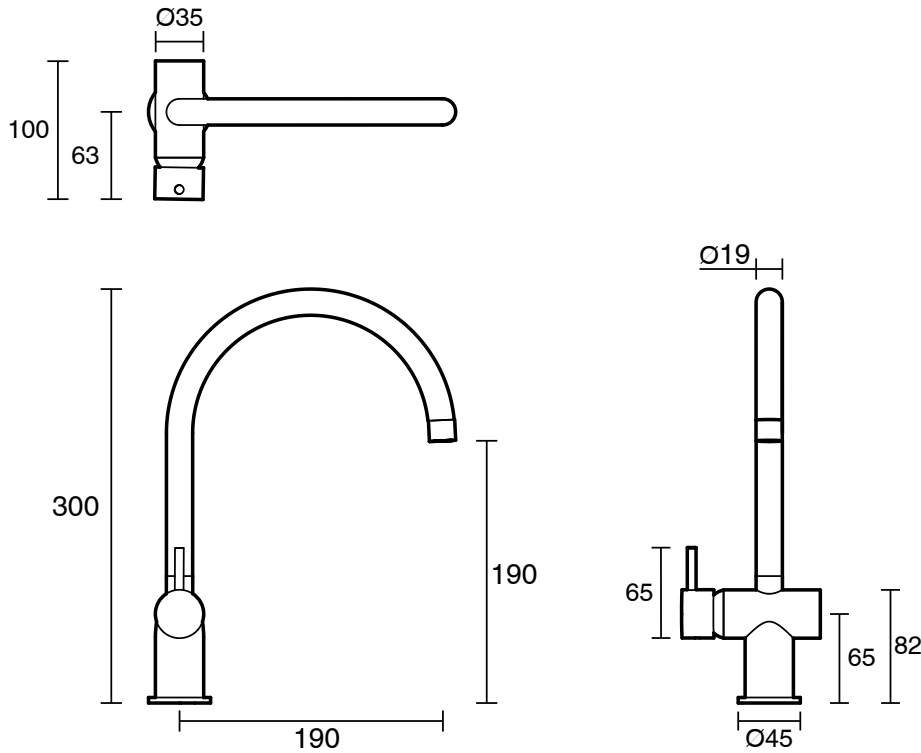

S U S S E X

Sussex Scala Mini Sink Mixer Tap Large Curved Left Hand Chrome (5 Star)

2262895

SPECIFICATIONS	
Recommended Use	Domestic;Hotel;Commercial
Colour Finish	Polished Chrome
Primary Material	DR Brass
Recommended Pressure Range	150 - 500 kPa as per AS3500
Max Continuous Working Temperature (deg C)	80
Min Continuous Working Temperature (deg C)	5
Hot Water Unit Suitability	Gravity Feed;Storage Tank;Continuous Flow
WARRANTY	
Warranty - Domestic Use (Years)	15
Spare Parts & Labour (Years)	15
<i>Please refer to Warranty Page for full Terms and Conditions</i>	

Disclaimer: Products in this specification manual must by regulation be installed by licensed and registered trade people. The manufacturer/distributor reserves the right to vary specifications or delete models from their range without prior notification. Dimensions are nominal measurements only. Dimensions and set-outs listed are correct at time of publication however the manufacturer/distributor takes no responsibility for printing errors.