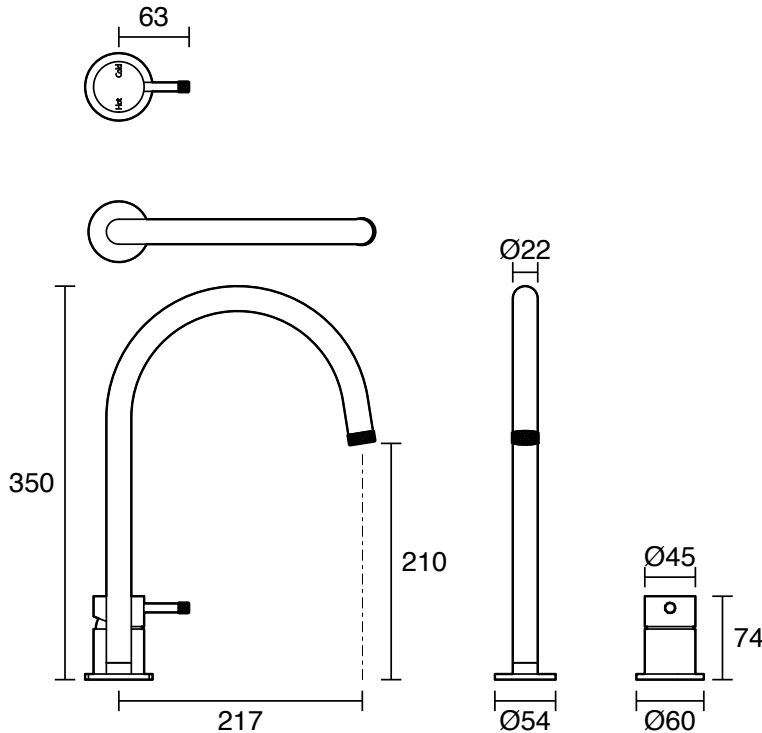

SUSSEX

Sussex Scala Nova Basin Sink Hob Mixer Set PVD Brushed Platinum Gold (6 Star) Lead Free

43564

SPECIFICATIONS	
Recommended Use	Residential;Commercial
Colour Finish	Brushed Platinum Gold
Primary Material	Lead Free Brass
Recommended Pressure Range	150 - 500 kPa as per AS3500
Max Continuous Working Temperature (deg C)	65
Min Continuous Working Temperature (deg C)	1
WARRANTY	
Residential Use (Years)	40
Commercial Use (Years)	10
<i>Please refer to Sussex Warranty page for full Terms and Conditions</i>	

Disclaimer: Products in this specification manual must by regulation be installed by licensed and registered trade people. The manufacturer/distributor reserves the right to vary specifications or delete models from their range without prior notification. Dimensions are nominal measurements only. Dimensions and set-outs listed are correct at time of publication however the manufacturer/distributor takes no responsibility for printing errors.