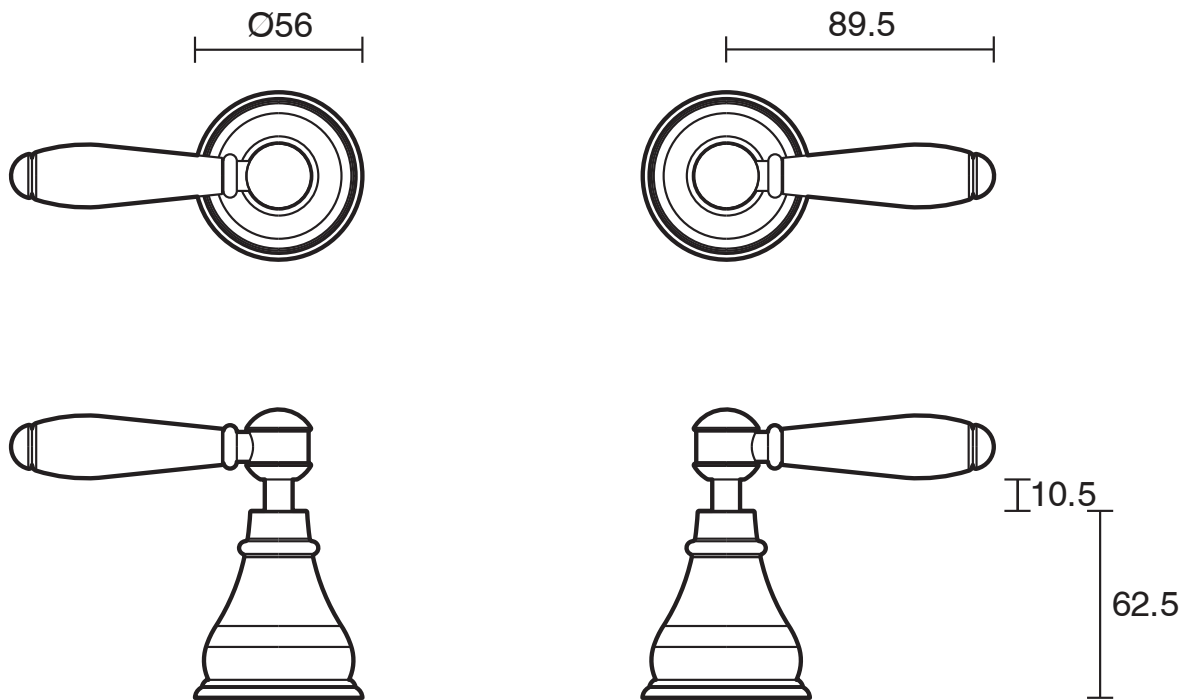

Milli Voir Wall Top Assemblies Lever Handle with Porcelain Handles Matte Black

2265407

SPECIFICATIONS

Recommended Use	Domestic, hotel and commercial
Colour	Matte Black
Material	DR Brass
Recommended Pressure Range	150 - 500 kPa
Max Continuous Working Pressure	500 kPa
Max Continuous Working Temperature	80 deg C
Suitable for Storage Tank Hot Water	Yes
Suitable for Continuous Flow Hot Water	Yes
Suitable for Gravity Feed Hot Water	No

WARRANTY

Warranty - Domestic Use	15 Years
Spare Parts & Labour	12 Months

Please refer to Warranty Page for full Terms and Conditions

Dimensions are nominal measurements only.

CLEANING RECOMMENDATIONS:

We recommend the use of soapy water or approved cleaners. This product should not be cleaned with abrasive materials. Damage caused by any improper treatment is not covered by the product warranty. Refer to Warranty Conditions

Disclaimer: Products in this specification manual must by regulation be installed by licensed and registered trade people. The manufacturer/distributor reserves the right to vary specifications or delete models from their range without prior notification. Dimensions are nominal measurements only. Dimensions and set-outs listed are correct at time of publication however the manufacturer/distributor takes no responsibility for printing errors.

Published 01/06/2020

To see the complete Milli range go to www.reece.com.au