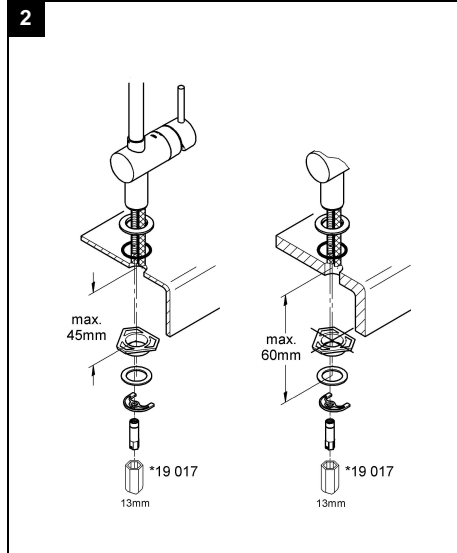

U-spout
Adjustable Flow Rate Limiter
Swivel or fixed Tubular Spout
Mousseur (Aerator)

Flexible Connection Hoses
Rapid Installation System
DR-brass
Optional temperature limiter ref. no. 46 308

Installation instructions