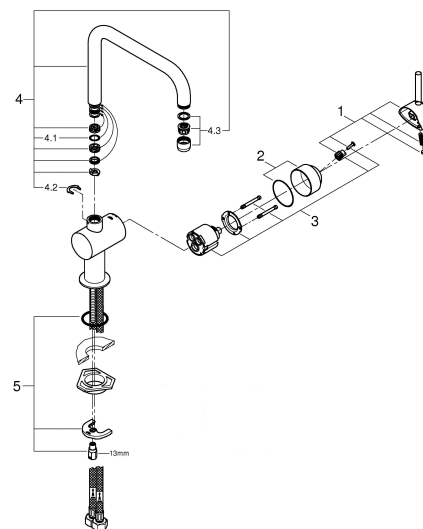

Care

For directions on the care of this fitting, please refer to the accompanying care instructions.

MINTA U
SINK MIXER (SQUARELINE)
MODEL #32049000

Pure Freude
an Wasser

Spare Parts

Pos.-nr.	Product Description	Order-nr.	Units per package
1	Lever	46015000	1
2	Cap	46025000	1
3	Cartridge	46048000	1
4	Spout	13096000	1
5	Shank fastening assembly	46249000	1