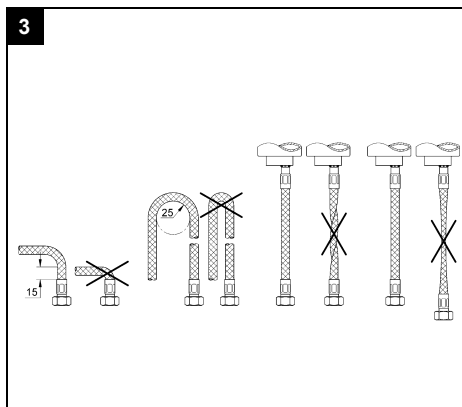

MINTA U
SINK MIXER (SQUARELINE)
MODEL #32049000

Pure Freude
an Wasser

GROHE

Product Specifications

Product Description:

Minta
Single-Lever Sink Mixer

Single Hole Installation

GROHE SilkMove® 46mm Ceramic Cartridge
GROHE StarLight® chrome finish

U-spout
Adjustable Flow Rate Limiter
Swivel or fixed Tubular Spout
Mousseur (Aerator)

Flexible Connection Hoses
Rapid Installation System
DR-brass
Optional temperature limiter ref. no. 46 308

Installation instructions