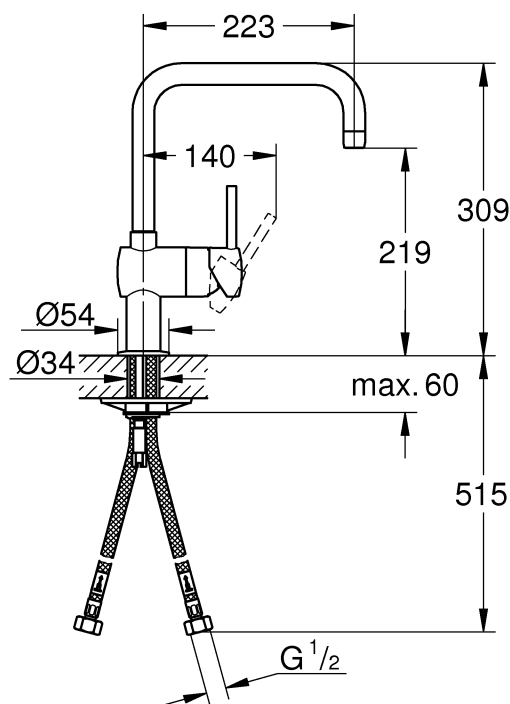

U-spout
Adjustable Flow Rate Limiter
Swivel or fixed Tubular Spout
Mousseur (Aerator)

Flexible Connection Hoses
Rapid Installation System
DR-brass
Optional temperature limiter ref. no. 46 308

Installation instructions