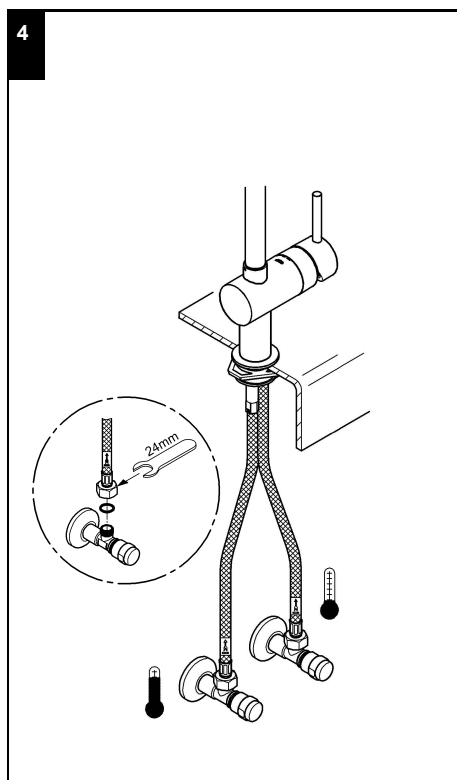

U-spout
Adjustable Flow Rate Limiter
Swivel or fixed Tubular Spout
Mousseur (Aerator)

Flexible Connection Hoses
Rapid Installation System
DR-brass
Optional temperature limiter ref. no. 46 308

Installation instructions