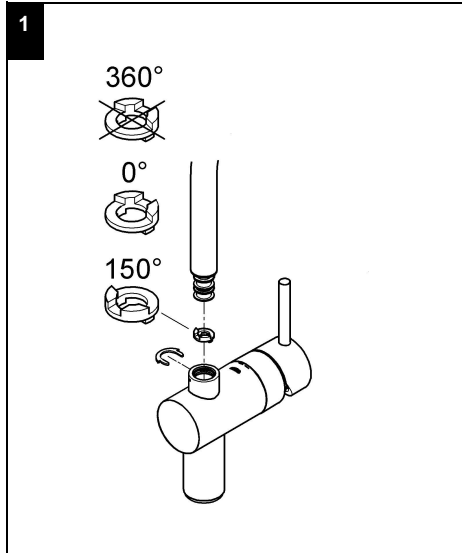

U-spout
Adjustable Flow Rate Limiter
Swivel or fixed Tubular Spout
Mousseur (Aerator)

Flexible Connection Hoses
Rapid Installation System
DR-brass
Optional temperature limiter ref. no. 46 308

Installation instructions