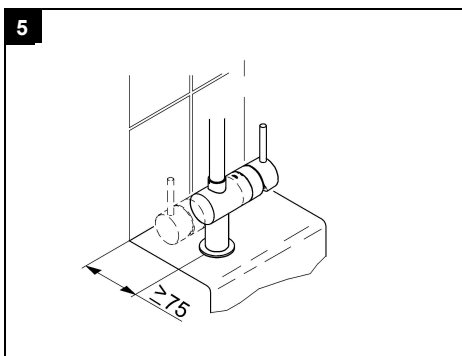

U-spout
Adjustable Flow Rate Limiter
Swivel or fixed Tubular Spout
Mousseur (Aerator)

Flexible Connection Hoses
Rapid Installation System
DR-brass
Optional temperature limiter ref. no. 46 308

Installation instructions