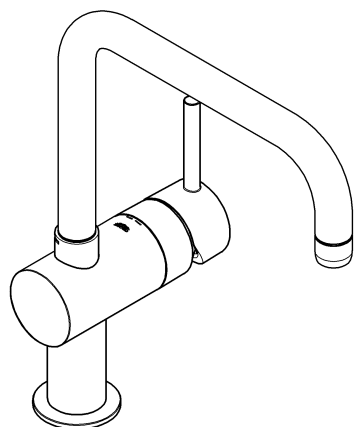

Care

For directions on the care of this fitting, please refer to the accompanying care instructions.

MINTA U
SINK MIXER (SQUARELINE)
MODEL #32049000

Pure Freude
an Wasser

Spare Parts

Pos.-nr.	Product Description	Order-nr.	Units per package
1	Lever	46015000	1
2	Cap	46025000	1
3	Cartridge	46048000	1
4	Spout	13096000	1
5	Shank fastening assembly	46249000	1