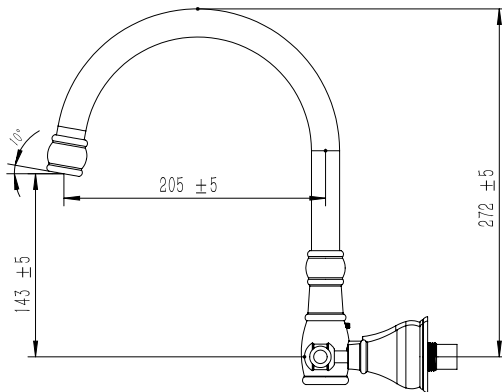

Milli Voir Wall Kitchen Set Lever Handle Chrome (4 Star)

2265310

SPECIFICATIONS

Recommended Use	Domestic, hotel and commercial
Colour	Chrome
Material	DR Brass
Recommended Pressure Range	150 - 500 kPa
Max Continuous Working Pressure	500 kPa
Max Continuous Working Temperature	80 deg C
Suitable for Storage Tank Hot Water	Yes
Suitable for Continuous Flow Hot Water	Yes
Suitable for Gravity Feed Hot Water	No

WARRANTY

Warranty - Domestic Use	15 Years
Spare Parts & Labour	12 Months

Please refer to Warranty Page for full Terms and Conditions

Dimensions are nominal measurements only.

CLEANING RECOMMENDATIONS:

We recommend the use of soapy water or approved cleaners. This product should not be cleaned with abrasive materials. Damage caused by any improper treatment is not covered by the product warranty. Refer to Warranty Conditions

Disclaimer: Products in this specification manual must by regulation be installed by licensed and registered trade people. The manufacturer/distributor reserves the right to vary specifications or delete models from their range without prior notification. Dimensions are nominal measurements only. Dimensions and set-outs listed are correct at time of publication however the manufacturer/distributor takes no responsibility for printing errors.

Published 01/06/2020

To see the complete Milli range go to www.reece.com.au