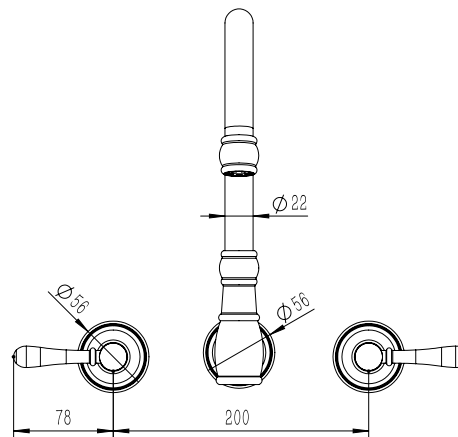

Milli Voir Wall Kitchen Set Lever Handle Chrome (4 Star)

2265310

SPECIFICATIONS

Recommended Use	Domestic, hotel and commercial
Colour	Chrome
Material	DR Brass
Recommended Pressure Range	150 - 500 kPa
Max Continuous Working Pressure	500 kPa
Max Continuous Working Temperature	80 deg C
Suitable for Storage Tank Hot Water	Yes
Suitable for Continuous Flow Hot Water	Yes
Suitable for Gravity Feed Hot Water	No

WARRANTY

Warranty - Domestic Use	15 Years
Spare Parts & Labour	12 Months

Please refer to Warranty Page for full Terms and Conditions

Dimensions are nominal measurements only.

CLEANING RECOMMENDATIONS:

We recommend the use of soapy water or approved cleaners. This product should not be cleaned with abrasive materials. Damage caused by any improper treatment is not covered by the product warranty. Refer to Warranty Conditions

Disclaimer: Products in this specification manual must by regulation be installed by licensed and registered trade people. The manufacturer/distributor reserves the right to vary specifications or delete models from their range without prior notification. Dimensions are nominal measurements only. Dimensions and set-outs listed are correct at time of publication however the manufacturer/distributor takes no responsibility for printing errors.

Published 01/06/2020

To see the complete Milli range go to www.reece.com.au