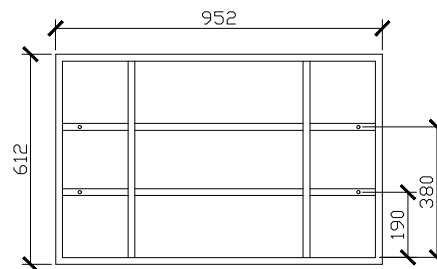

### STANDARD SIZES H1-TRISHV-1200 H1-TRISHV-1500 H1-TRISHV-1800

<b>Width (mm)</b>	1200	1500	1800
<b>Depth (mm)</b>	146	146	146
<b>Height (mm)</b>	930	930	930
<b>Adjustable shelves</b>	4	6	6

### CUSTOM SIZES H1-TRISHV-1201-1300 H1-TRISHV-1301-1500 H1-TRISHV-1501-1800

<b>Width (mm)</b>	1201-1300	1301-1500	1501-1800
<b>Depth (mm)</b>	146	146	146
<b>Height (mm)</b>	930	930	930
<b>Adjustable shelves</b>	6	6	6

### STANDARD SIZES

1200W X 146D X 930H

SIDE VIEW for all sizes

1500W X 146D X 930H

1800W X 146D X 930H

## Halo Recessed Triple Shaving Cabinet

CUSTOM SIZES

1201-1300W X 146D X 930H

SIDE VIEW for all sizes

1301-1500W X 146D X 930H

1501-1800W X 146D X 930H