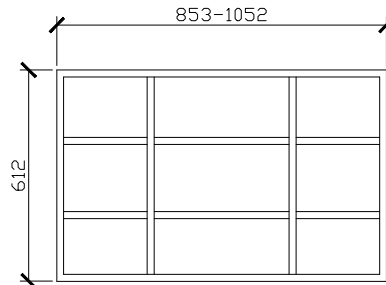

### STANDARD SIZES

1200W X 146D X 930H

SIDE VIEW for all sizes

1500W X 146D X 930H

1800W X 146D X 930H

## Halo Recessed Triple Shaving Cabinet

CUSTOM SIZES

1201-1300W X 146D X 930H

SIDE VIEW for all sizes

1301-1500W X 146D X 930H

1501-1800W X 146D X 930H