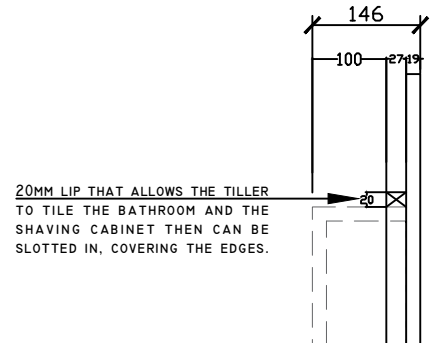

### STANDARD SIZES H1-TRISHV-1200 H1-TRISHV-1500 H1-TRISHV-1800

<b>Width (mm)</b>	1200	1500	1800
<b>Depth (mm)</b>	146	146	146
<b>Height (mm)</b>	930	930	930
<b>Adjustable shelves</b>	4	6	6

### CUSTOM SIZES H1-TRISHV-1201-1300 H1-TRISHV-1301-1500 H1-TRISHV-1501-1800

<b>Width (mm)</b>	1201-1300	1301-1500	1501-1800
<b>Depth (mm)</b>	146	146	146
<b>Height (mm)</b>	930	930	930
<b>Adjustable shelves</b>	6	6	6

### STANDARD SIZES

1200W X 146D X 930H

SIDE VIEW for all sizes

1500W X 146D X 930H

1800W X 146D X 930H

## Halo Recessed Triple Shaving Cabinet

CUSTOM SIZES

1201-1300W X 146D X 930H

SIDE VIEW for all sizes

1301-1500W X 146D X 930H

1501-1800W X 146D X 930H