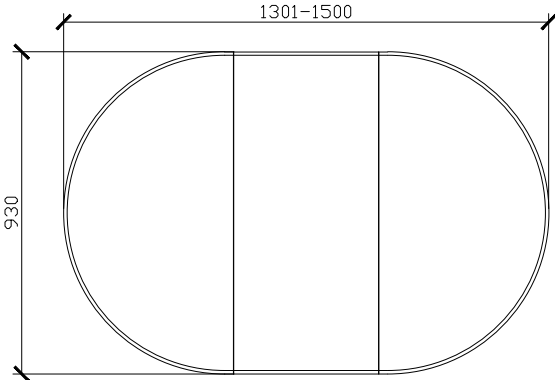

### STANDARD SIZES H1-TRISHV-1200 H1-TRISHV-1500 H1-TRISHV-1800

<b>Width (mm)</b>	1200	1500	1800
<b>Depth (mm)</b>	146	146	146
<b>Height (mm)</b>	930	930	930
<b>Adjustable shelves</b>	4	6	6

### CUSTOM SIZES H1-TRISHV-1201-1300 H1-TRISHV-1301-1500 H1-TRISHV-1501-1800

<b>Width (mm)</b>	1201-1300	1301-1500	1501-1800
<b>Depth (mm)</b>	146	146	146
<b>Height (mm)</b>	930	930	930
<b>Adjustable shelves</b>	6	6	6

### STANDARD SIZES

1200W X 146D X 930H

SIDE VIEW for all sizes

1500W X 146D X 930H

1800W X 146D X 930H

## Halo Recessed Triple Shaving Cabinet

CUSTOM SIZES

1201-1300W X 146D X 930H

SIDE VIEW for all sizes

1301-1500W X 146D X 930H

1501-1800W X 146D X 930H