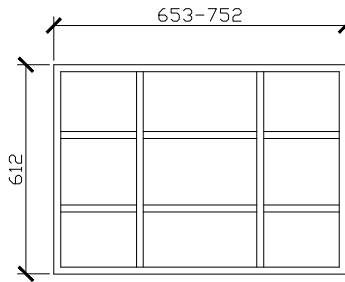

### CUSTOM SIZES H1-TRISHV-1201-1300 H1-TRISHV-1301-1500 H1-TRISHV-1501-1800

<b>Width (mm)</b>	1201-1300	1301-1500	1501-1800
<b>Depth (mm)</b>	146	146	146
<b>Height (mm)</b>	930	930	930
<b>Adjustable shelves</b>	6	6	6

### STANDARD SIZES

1200W X 146D X 930H

SIDE VIEW for all sizes

1500W X 146D X 930H

1800W X 146D X 930H

## Halo Recessed Triple Shaving Cabinet

CUSTOM SIZES

1201-1300W X 146D X 930H

SIDE VIEW for all sizes

1301-1500W X 146D X 930H

1501-1800W X 146D X 930H