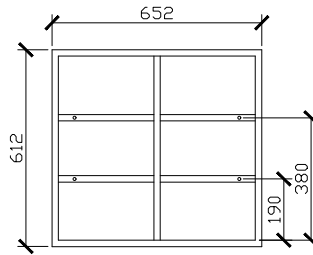

### STANDARD SIZES H1-TRISHV-1200 H1-TRISHV-1500 H1-TRISHV-1800

<b>Width (mm)</b>	1200	1500	1800
<b>Depth (mm)</b>	146	146	146
<b>Height (mm)</b>	930	930	930
<b>Adjustable shelves</b>	4	6	6

### CUSTOM SIZES H1-TRISHV-1201-1300 H1-TRISHV-1301-1500 H1-TRISHV-1501-1800

<b>Width (mm)</b>	1201-1300	1301-1500	1501-1800
<b>Depth (mm)</b>	146	146	146
<b>Height (mm)</b>	930	930	930
<b>Adjustable shelves</b>	6	6	6

### STANDARD SIZES

1200W X 146D X 930H

SIDE VIEW for all sizes

1500W X 146D X 930H

1800W X 146D X 930H

## Halo Recessed Triple Shaving Cabinet

CUSTOM SIZES

1201-1300W X 146D X 930H

SIDE VIEW for all sizes

1301-1500W X 146D X 930H

1501-1800W X 146D X 930H