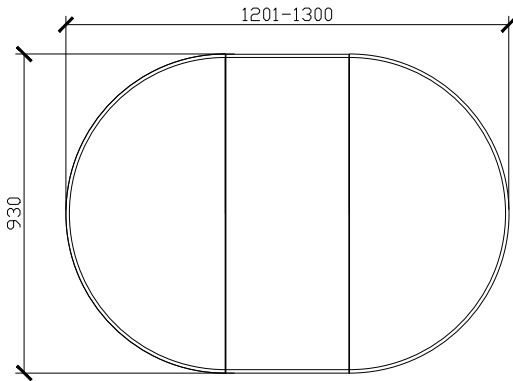

### STANDARD SIZES H1-TRISHV-1200 H1-TRISHV-1500 H1-TRISHV-1800

<b>Width (mm)</b>	1200	1500	1800
<b>Depth (mm)</b>	146	146	146
<b>Height (mm)</b>	930	930	930
<b>Adjustable shelves</b>	4	6	6

### CUSTOM SIZES H1-TRISHV-1201-1300 H1-TRISHV-1301-1500 H1-TRISHV-1501-1800

<b>Width (mm)</b>	1201-1300	1301-1500	1501-1800
<b>Depth (mm)</b>	146	146	146
<b>Height (mm)</b>	930	930	930
<b>Adjustable shelves</b>	6	6	6

### STANDARD SIZES

1200W X 146D X 930H

SIDE VIEW for all sizes

1500W X 146D X 930H

1800W X 146D X 930H

## Halo Recessed Triple Shaving Cabinet

CUSTOM SIZES

1201-1300W X 146D X 930H

SIDE VIEW for all sizes

1301-1500W X 146D X 930H

1501-1800W X 146D X 930H