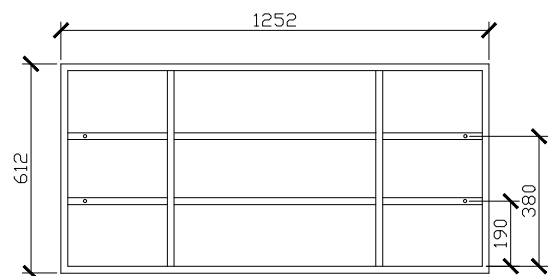

### STANDARD SIZES H1-TRISHV-1200 H1-TRISHV-1500 H1-TRISHV-1800

<b>Width (mm)</b>	1200	1500	1800
<b>Depth (mm)</b>	146	146	146
<b>Height (mm)</b>	930	930	930
<b>Adjustable shelves</b>	4	6	6

### CUSTOM SIZES H1-TRISHV-1201-1300 H1-TRISHV-1301-1500 H1-TRISHV-1501-1800

<b>Width (mm)</b>	1201-1300	1301-1500	1501-1800
<b>Depth (mm)</b>	146	146	146
<b>Height (mm)</b>	930	930	930
<b>Adjustable shelves</b>	6	6	6

### STANDARD SIZES

1200W X 146D X 930H

SIDE VIEW for all sizes

1500W X 146D X 930H

1800W X 146D X 930H

## Halo Recessed Triple Shaving Cabinet

CUSTOM SIZES

1201-1300W X 146D X 930H

SIDE VIEW for all sizes

1301-1500W X 146D X 930H

1501-1800W X 146D X 930H