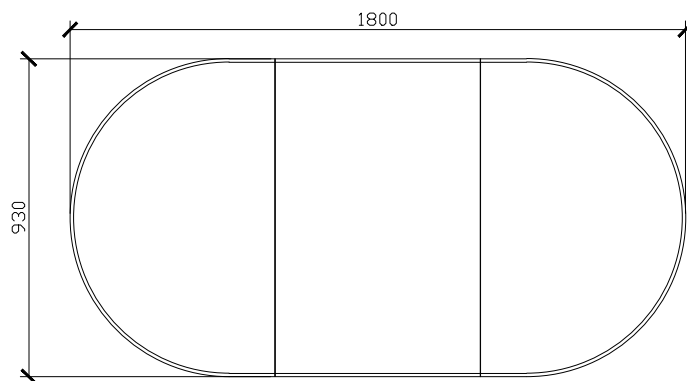

### STANDARD SIZES H1-TRISHV-1200 H1-TRISHV-1500 H1-TRISHV-1800

<b>Width (mm)</b>	1200	1500	1800
<b>Depth (mm)</b>	146	146	146
<b>Height (mm)</b>	930	930	930
<b>Adjustable shelves</b>	4	6	6

### CUSTOM SIZES H1-TRISHV-1201-1300 H1-TRISHV-1301-1500 H1-TRISHV-1501-1800

<b>Width (mm)</b>	1201-1300	1301-1500	1501-1800
<b>Depth (mm)</b>	146	146	146
<b>Height (mm)</b>	930	930	930
<b>Adjustable shelves</b>	6	6	6

### STANDARD SIZES

1200W X 146D X 930H

SIDE VIEW for all sizes

1500W X 146D X 930H

1800W X 146D X 930H

## Halo Recessed Triple Shaving Cabinet

CUSTOM SIZES

1201-1300W X 146D X 930H

SIDE VIEW for all sizes

1301-1500W X 146D X 930H

1501-1800W X 146D X 930H