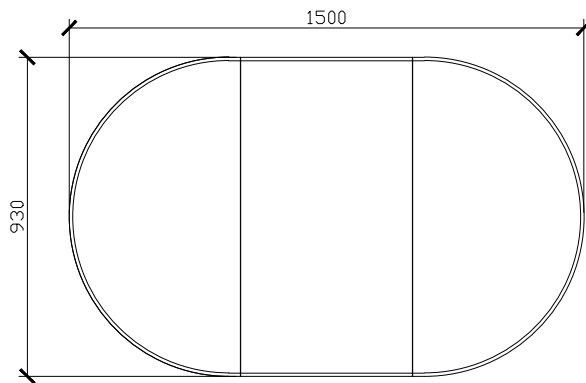

### STANDARD SIZES H1-TRISHV-1200 H1-TRISHV-1500 H1-TRISHV-1800

<b>Width (mm)</b>	1200	1500	1800
<b>Depth (mm)</b>	146	146	146
<b>Height (mm)</b>	930	930	930
<b>Adjustable shelves</b>	4	6	6

### CUSTOM SIZES H1-TRISHV-1201-1300 H1-TRISHV-1301-1500 H1-TRISHV-1501-1800

<b>Width (mm)</b>	1201-1300	1301-1500	1501-1800
<b>Depth (mm)</b>	146	146	146
<b>Height (mm)</b>	930	930	930
<b>Adjustable shelves</b>	6	6	6

### STANDARD SIZES

1200W X 146D X 930H

SIDE VIEW for all sizes

1500W X 146D X 930H

1800W X 146D X 930H

## Halo Recessed Triple Shaving Cabinet

CUSTOM SIZES

1201-1300W X 146D X 930H

SIDE VIEW for all sizes

1301-1500W X 146D X 930H

1501-1800W X 146D X 930H