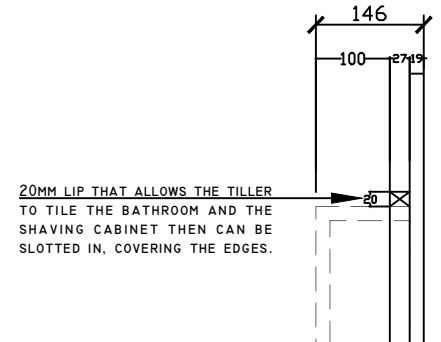

### STANDARD SIZES

1200W X 146D X 930H

SIDE VIEW for all sizes

1500W X 146D X 930H

1800W X 146D X 930H

## Halo Recessed Triple Shaving Cabinet

CUSTOM SIZES

1201-1300W X 146D X 930H

SIDE VIEW for all sizes

1301-1500W X 146D X 930H

1501-1800W X 146D X 930H