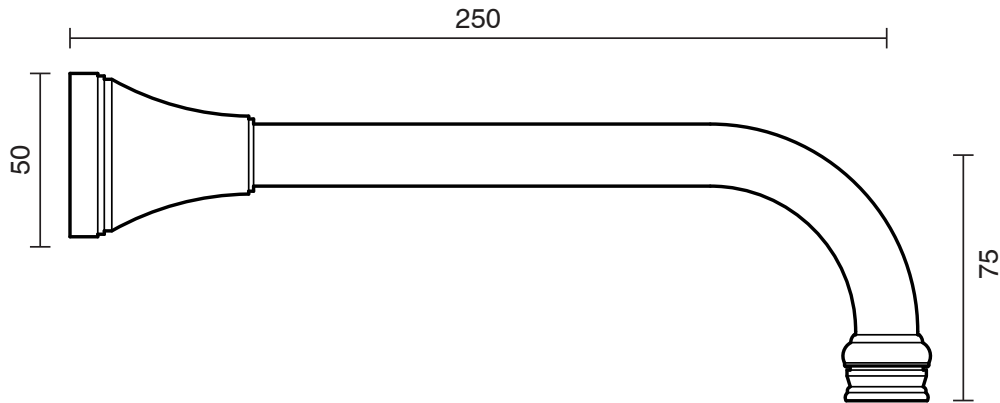

KADO

Kado Era Wall Bath Outlet 250mm Matte Black

2263732

SPECIFICATIONS

Recommended Use	Domestic, Hotel & Commercial
Colour	Matte Black
Finish	Matte
Material	DR Brass
Recommended Pressure Range	150 - 500 kPa
Maximum Continuous Working Temperature	80 deg C
Suitable for Storage Tank Hot Water	Yes
Suitable for Continuous Flow Hot Water	Yes
Suitable for Gravity Feed Hot Water	No

WARRANTY

Warranty - Domestic Use	10 Years
Spare Parts & Labour	12 Months

Please refer to Warranty Page for full Terms and Conditions

Dimensions are nominal measurements only.

CLEANING RECOMMENDATIONS:

We recommend the use of soapy water or approved cleaners. This product should not be cleaned with abrasive materials. Damage caused by any improper treatment is not covered by the product warranty. Refer to Warranty Conditions

Disclaimer: Products in this specification manual must by regulation be installed by licensed and registered trade people. The manufacturer/distributor reserves the right to vary specifications or delete models from their range without prior notification. Dimensions are nominal measurements only. Dimensions and set-outs listed are correct at time of publication however the manufacturer/distributor takes no responsibility for printing errors.

Published 06/04/2022

To see the complete Kado range go to www.reece.com.au