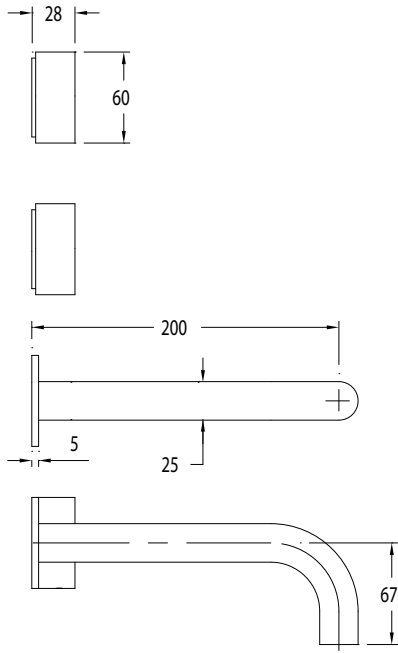

Milli Pure Wall Basin Hostess System 200mm with Linear Textured Handles (3*)

SPECIFICATIONS	
Recommended Use	Domestic, Commercial, Hotel
Colour Variations	Chrome, Matte Black, Brushed Nickel, Brushed Gunmetal
Recommended Pressure Range	300 - 500Kpa
Max Continuous Working Pressure	500Kpa
Max Continuous Working Temperature	65 deg. C
Suitable for Storage Tank Hot Water	Yes
Suitable for Continuous Flow Hot Water	Yes
Suitable for Gravity Feed Hot Water	No
WARRANTY	
Warranty - Domestic Use	15 Years
Spare Parts	1 Year
Labour	1 Year

Please refer to Warranty Page for full Terms and Conditions

Dimensions are nominal measurements only.

Disclaimer: Products in this specification manual must by regulation be installed by licensed and registered trade people. The manufacturer/distributor reserves the right to vary specifications or delete models from their range without prior notification. Dimensions are nominal measurements only. Dimensions and set-outs listed are correct at time of publication however the manufacturer/distributor takes no responsibility for printing errors.
Published 01/02/2019