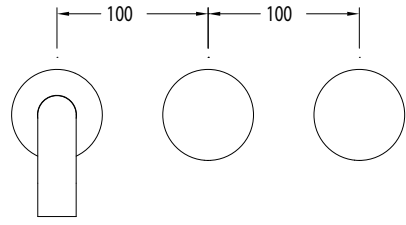

Milli Pure Wall Basin Hostess System 200mm with Linear Textured Handles (3*)

SPECIFICATIONS	
Recommended Use	Domestic, Commercial, Hotel
Colour Variations	Chrome, Matte Black, Brushed Nickel, Brushed Gunmetal
Recommended Pressure Range	300 - 500Kpa
Max Continuous Working Pressure	500Kpa
Max Continuous Working Temperature	65 deg. C
Suitable for Storage Tank Hot Water	Yes
Suitable for Continuous Flow Hot Water	Yes
Suitable for Gravity Feed Hot Water	No
WARRANTY	
Warranty - Domestic Use	15 Years
Spare Parts	1 Year
Labour	1 Year

Please refer to Warranty Page for full Terms and Conditions

Dimensions are nominal measurements only.

Disclaimer: Products in this specification manual must by regulation be installed by licensed and registered trade people. The manufacturer/distributor reserves the right to vary specifications or delete models from their range without prior notification. Dimensions are nominal measurements only. Dimensions and set-outs listed are correct at time of publication however the manufacturer/distributor takes no responsibility for printing errors.
Published 01/02/2019