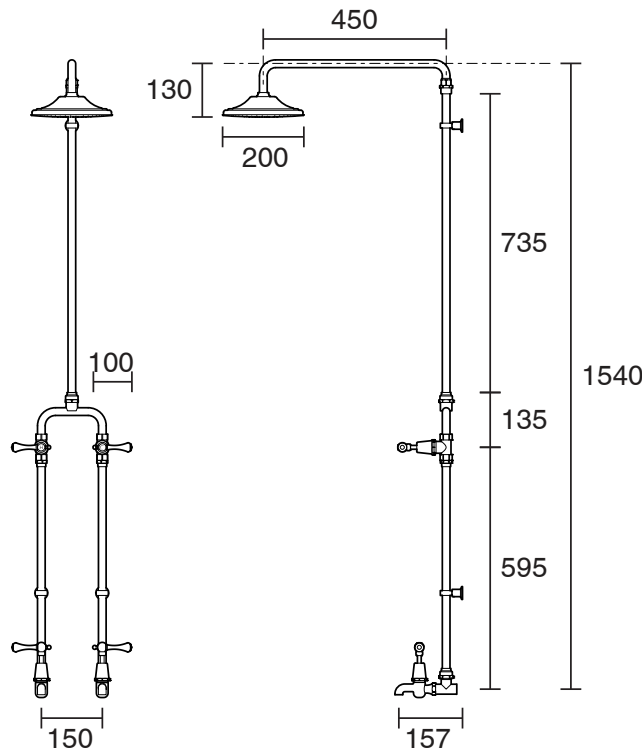

KADO

Kado Era Exposed Shower & Bath Set Lever Handle Brass Gold (3 Star)

9507560

SPECIFICATIONS

Recommended Use	Domestic, Hotel & Commercial
Colour	Brass Gold
Finish	Polished
Material	DR Brass
Recommended Pressure Range	150 - 500 kPa
Maximum Continuous Working Temperature	80 deg C
Suitable for Storage Tank Hot Water	Yes
Suitable for Continuous Flow Hot Water	Yes
Suitable for Gravity Feed Hot Water	No

WARRANTY

Warranty - Domestic Use	10 Years
Spare Parts & Labour	12 Months

Please refer to Warranty Page for full Terms and Conditions

Dimensions are nominal measurements only.

CLEANING RECOMMENDATIONS:

We recommend the use of soapy water or approved cleaners. This product should not be cleaned with abrasive materials. Damage caused by any improper treatment is not covered by the product warranty. Refer to Warranty Conditions

Disclaimer: Products in this specification manual must by regulation be installed by licensed and registered trade people. The manufacturer/distributor reserves the right to vary specifications or delete models from their range without prior notification. Dimensions are nominal measurements only. Dimensions and set-outs listed are correct at time of publication however the manufacturer/distributor takes no responsibility for printing errors.

Published 12/10/2023

To see the complete Kado range go to www.reece.com.au