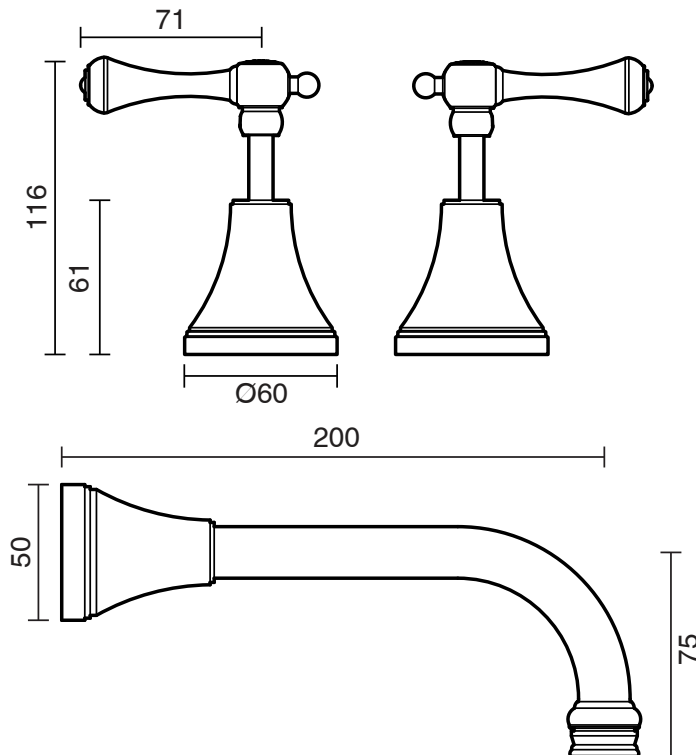

KADO

Kado Era Wall Basin Set 200mm Lever Handle Chrome (5 Star)

9508836

SPECIFICATIONS

Recommended Use	Domestic, Hotel & Commercial
Colour	Chrome
Finish	Polished
Material	DR Brass
Recommended Pressure Range	150 - 500 kPa
Maximum Continuous Working Temperature	80 deg C
Suitable for Storage Tank Hot Water	Yes
Suitable for Continuous Flow Hot Water	Yes
Suitable for Gravity Feed Hot Water	No

WARRANTY

Warranty - Domestic Use	10 Years
Spare Parts & Labour	12 Months

Please refer to Warranty Page for full Terms and Conditions

Dimensions are nominal measurements only.

CLEANING RECOMMENDATIONS:

We recommend the use of soapy water or approved cleaners. This product should not be cleaned with abrasive materials. Damage caused by any improper treatment is not covered by the product warranty. Refer to Warranty Conditions

Disclaimer: Products in this specification manual must by regulation be installed by licensed and registered trade people. The manufacturer/distributor reserves the right to vary specifications or delete models from their range without prior notification. Dimensions are nominal measurements only. Dimensions and set-outs listed are correct at time of publication however the manufacturer/distributor takes no responsibility for printing errors.

Published 12/10/2023

To see the complete Kado range go to www.reece.com.au