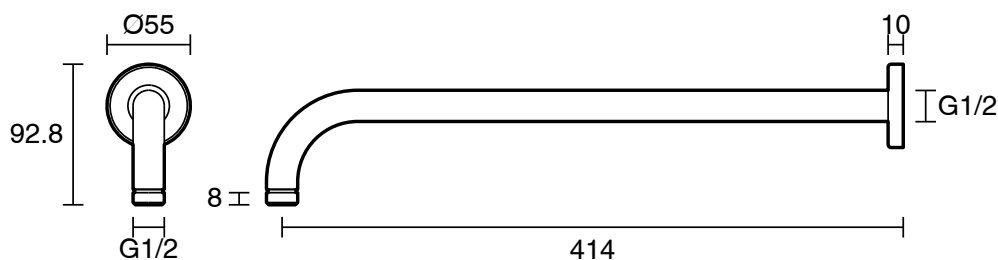

Roca Ona Wall Straight Shower Arm 400mm Matte Black

14952

SPECIFICATIONS	
Recommended Use	Domestic;Commercial;Hotel
Colour Category	Black
Colour Finish	Matte Black
Max Continuous Working Pressure (kPa)	500
Max Continuous Working Temperature (deg C)	60
Hot Water Unit Suitability	Storage Tank;Continuous Flow
WARRANTY	
Warranty - Domestic Use (Years)	15
Spare Parts & Labour (Years)	1
<i>Please refer to Warranty Page for full Terms and Conditions</i>	

Disclaimer: Products in this specification manual must by regulation be installed by licensed and registered trade people. The manufacturer/distributor reserves the right to vary specifications or delete models from their range without prior notification. Dimensions are nominal measurements only. Dimensions and set-outs listed are correct at time of publication however the manufacturer/distributor takes no responsibility for printing errors.