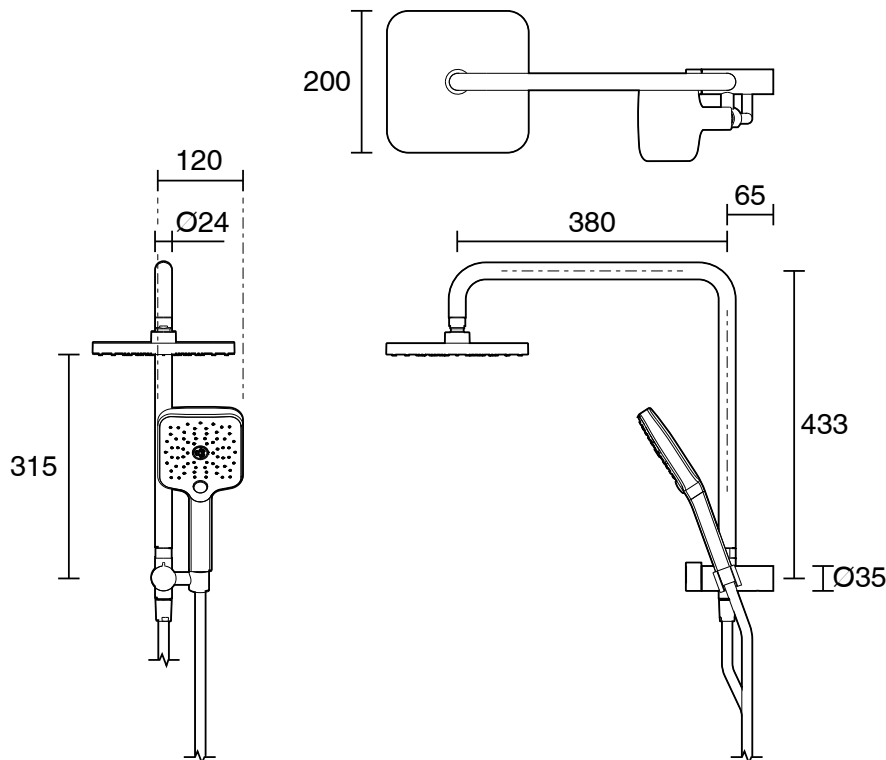

## Mizu Soothe Short Twin Shower 3 Function with Water Inlet Wall Bracket Chrome (5 Star)

4201040

SPECIFICATIONS	
Recommended Use	Domestic;Commercial;Hotel
Colour Finish	Chrome
Max Continuous Working Pressure (kPa)	500
Max Continuous Working Temperature (deg C)	65
WARRANTY	
Warranty - Domestic Use (Years)	10
Spare Parts & Labour (Years)	1
<i>Please refer to Warranty Page for full Terms and Conditions</i>	

Dimensions are nominal measurements only.