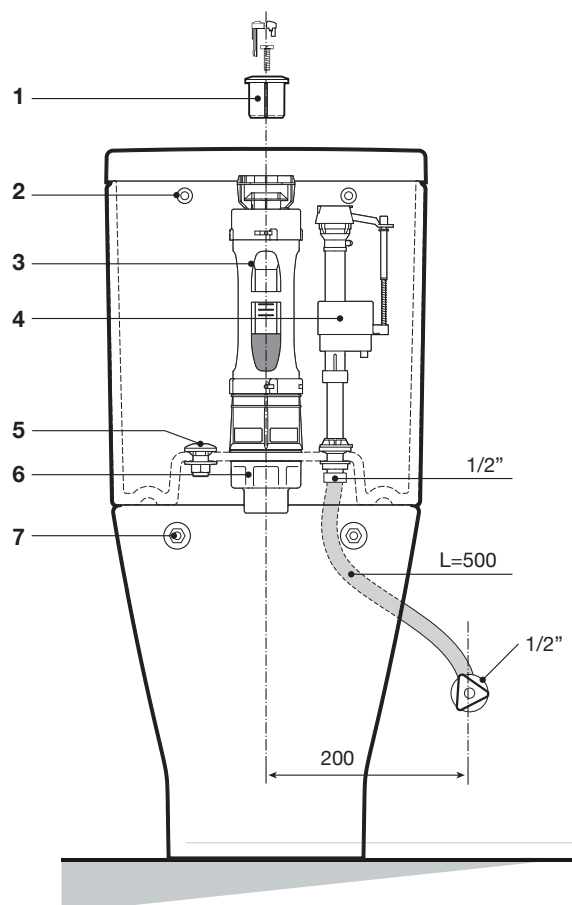

The Gap Rimless Close Coupled Back to Wall Bottom Inlet Toilet Suite Soft Close Quick Release Seat White (4\*)

## PARTS

1 - AH0001800R Push Button Assembly

2 - AV0014700R Cistern Fixing Kit

3 - AH0009200R Outlet Valve

4 - A822062000 **W** Inlet Valve

5 - A822085100 Cistern Locating Bolt

6 - AV0014900R Outlet Flush Assembly