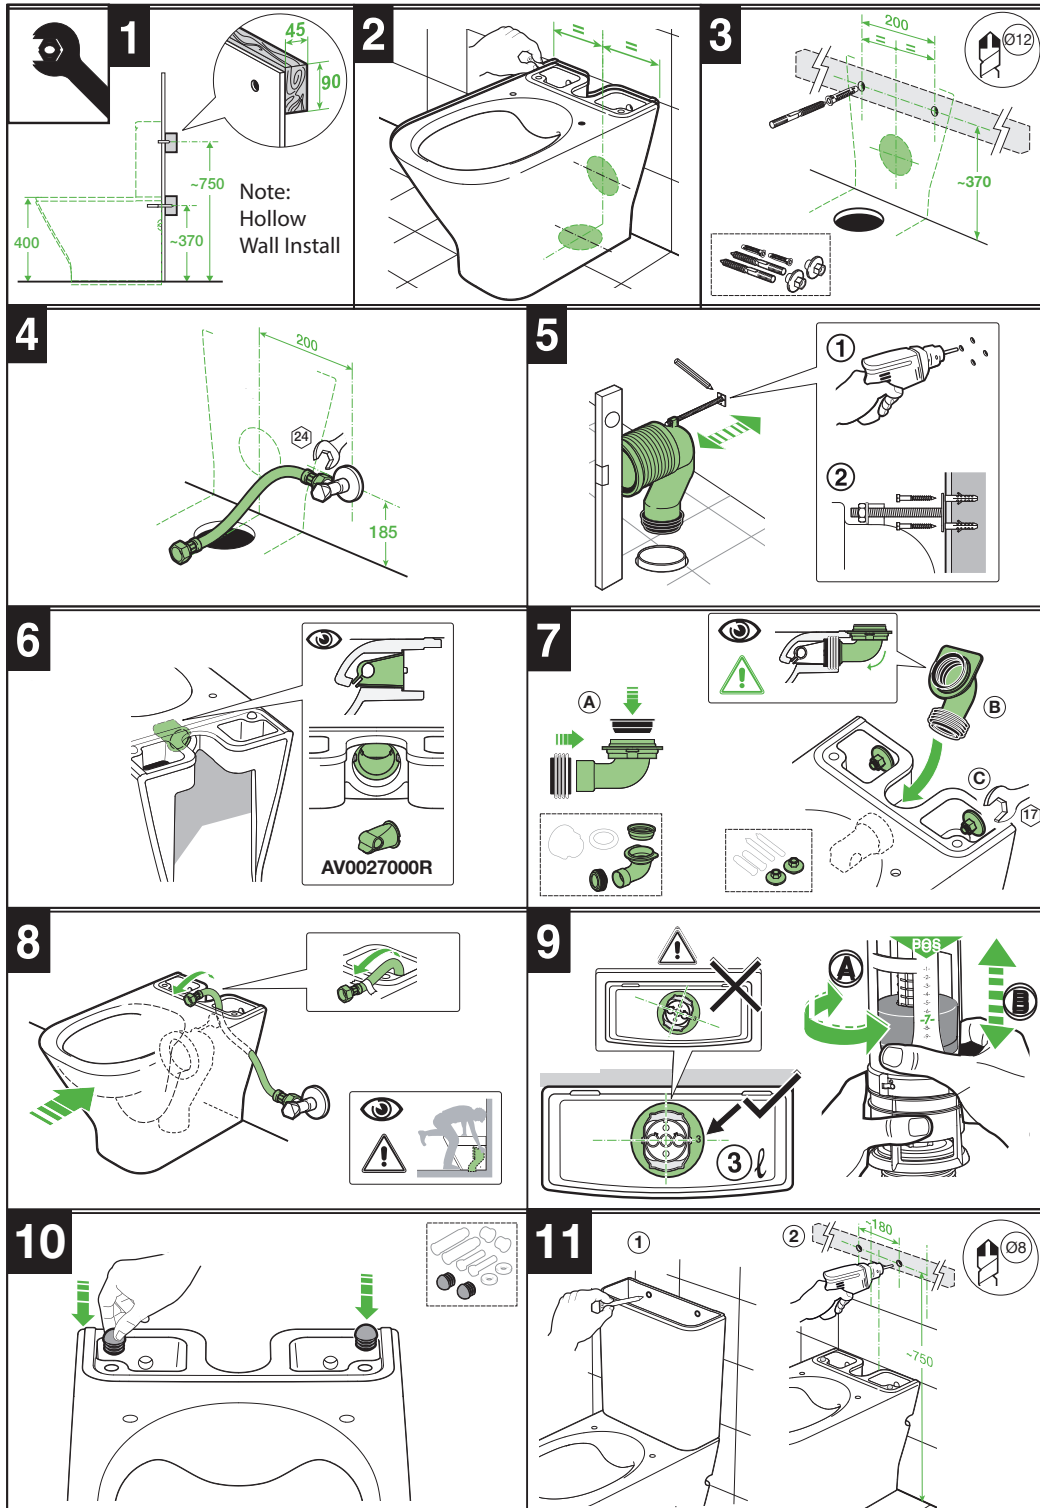

The Gap Rimless Close Coupled Back to Wall Bottom Inlet Toilet Suite Soft Close Quick Release Seat White (4\*)

## PARTS

1 - AH0001800R Push Button Assembly

2 - AV0014700R Cistern Fixing Kit

3 - AH0009200R Outlet Valve

4 - A822062000 **W** Inlet Valve

5 - A822085100 Cistern Locating Bolt

6 - AV0014900R Outlet Flush Assembly