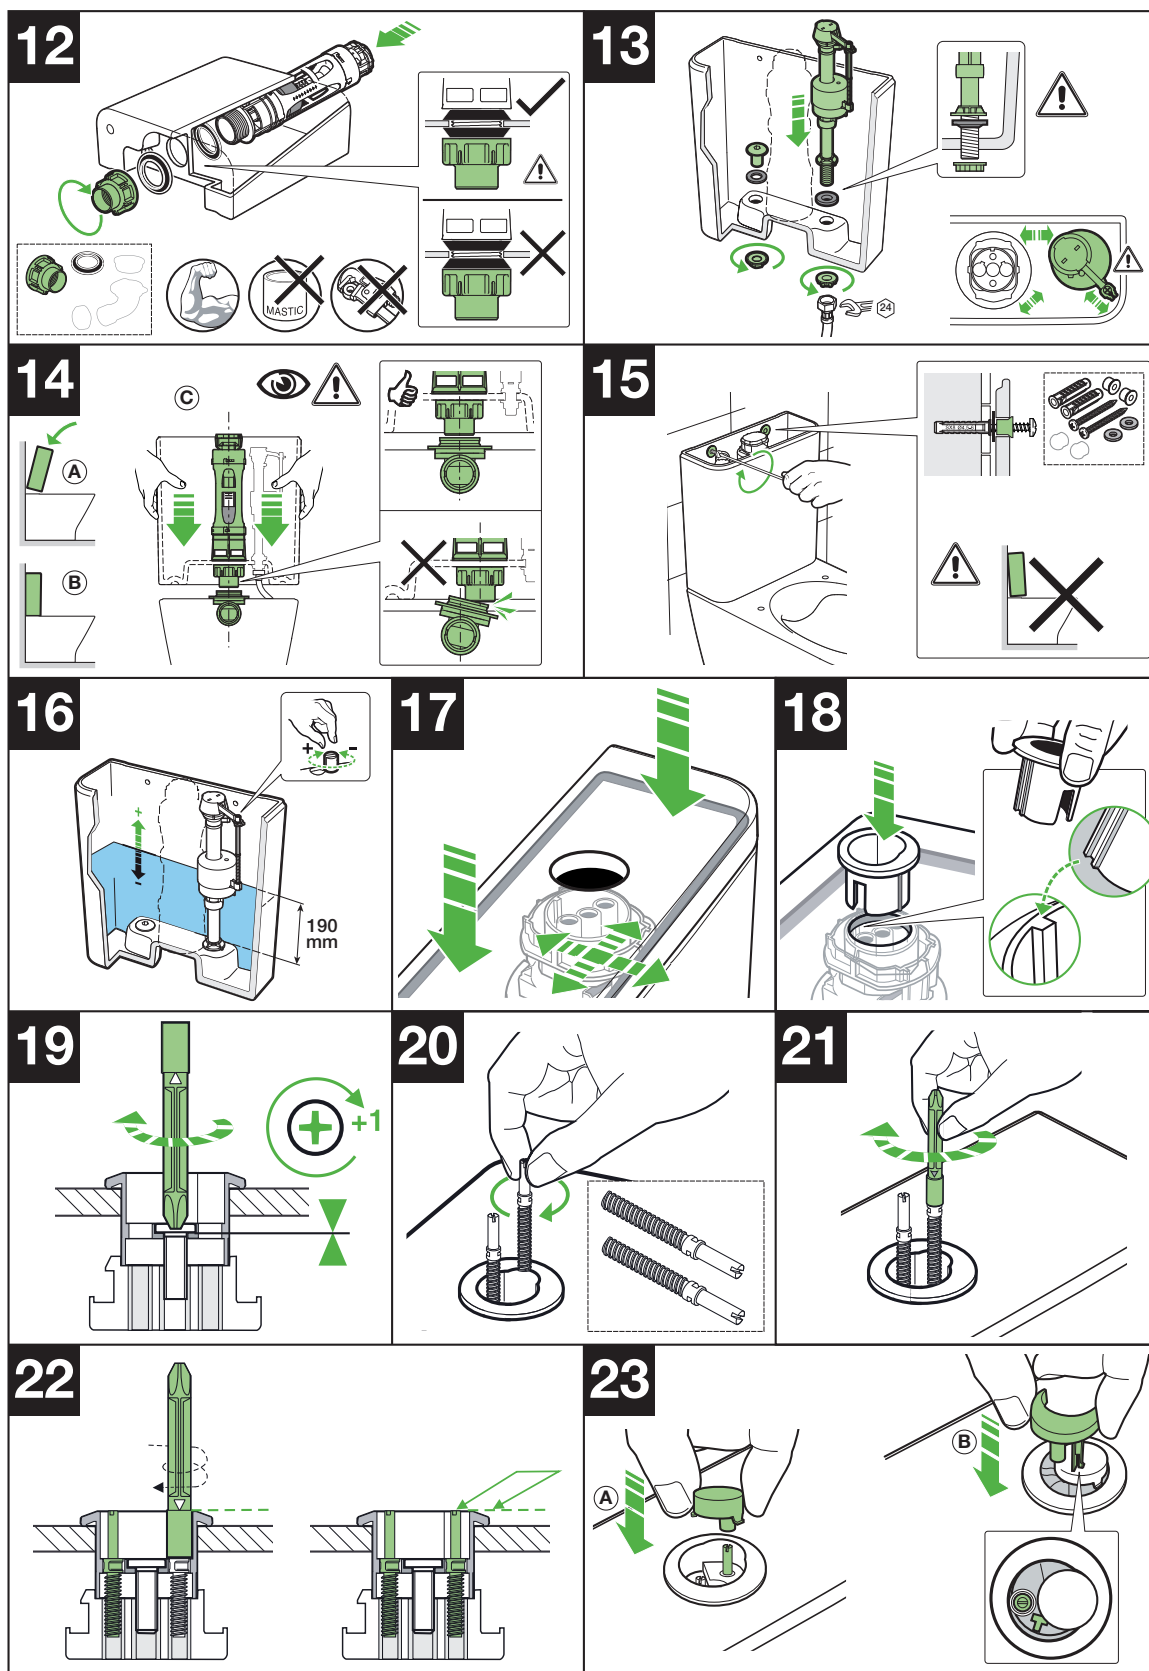

The Gap Rimless Close Coupled Back to Wall Bottom Inlet Toilet Suite Soft Close Quick Release Seat White (4\*)

# Roca

## PARTS

1 - AH0001800R Push Button Assembly

2 - AV0014700R Cistern Fixing Kit

3 - AH0009200R Outlet Valve

4 - A822062000 **W** Inlet Valve

5 - A822085100 Cistern Locating Bolt

6 - AV0014900R Outlet Flush Assembly

7 - AV0007500R Pan Fixing Kit