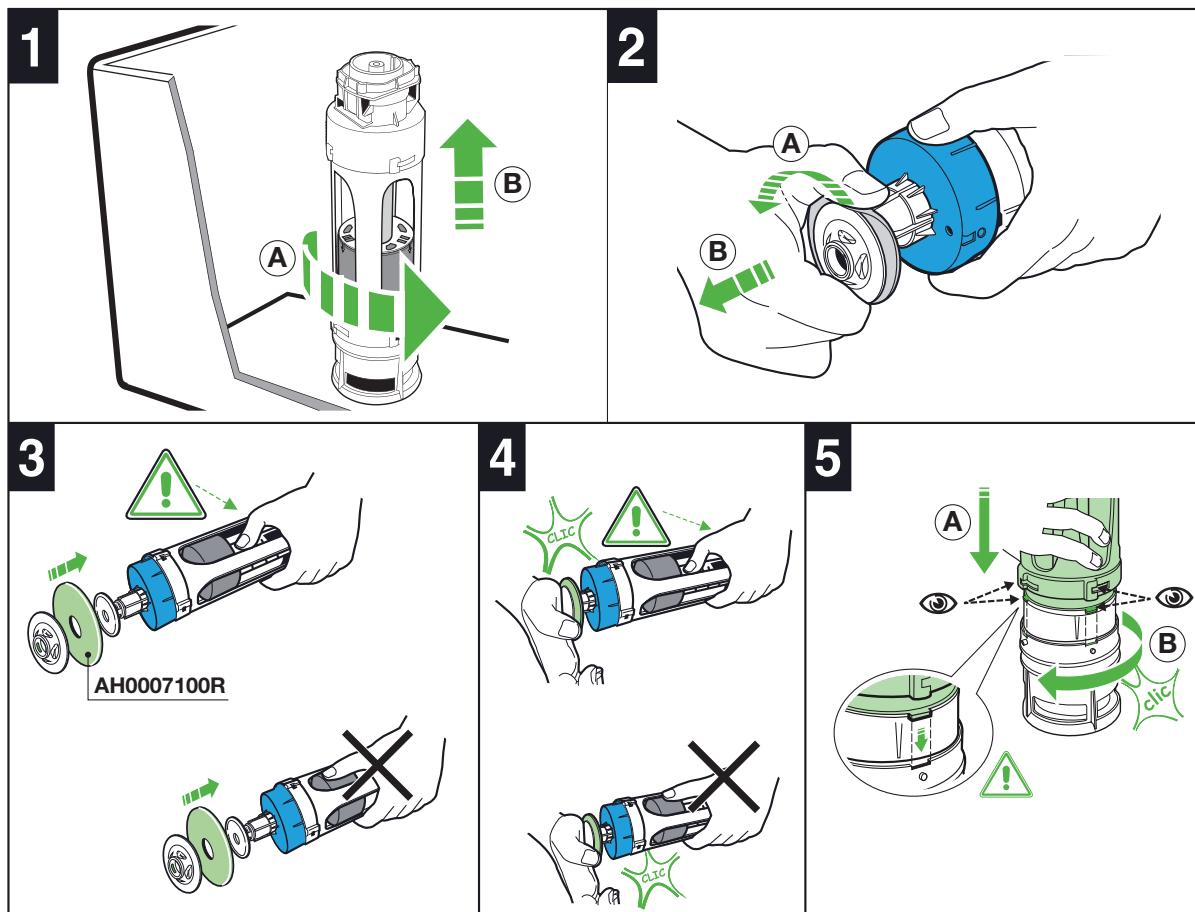

MAINTENANCE / REPLACEMENT OF OUTLET WASHER