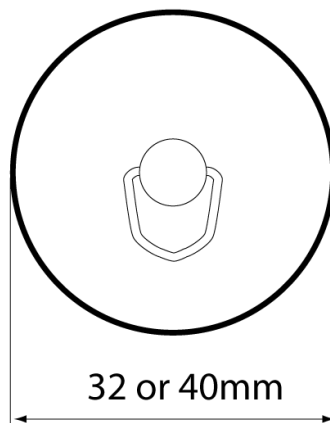

KADO

Kado Era Plug & Waste 40mm Chrome

9507763

SPECIFICATIONS

Recommended Use	Domestic, Hotel & Commercial
Material	DR Brass
Colour	Chrome
Finish	Polished

WARRANTY

Warranty - Domestic Use	12 Months

Please refer to Warranty Page for full Terms and Conditions

Dimensions are nominal measurements only.

CLEANING RECOMMENDATIONS:

We recommend using a soft cloth or moist sponge with soapy water or mild detergent. Rinse with clean water, towel dry after cleaning. Clean regularly to protect surface finish. Do not use chemical or abrasive cleaners, avoid using a scrubbing brush or scourer sponge to clean. A soft brush can be used for hard to reach places. Damage caused by any improper treatment is not covered by the product warranty. Refer to Warranty Conditions.

Disclaimer: Products in this specification manual must by regulation be installed by licensed and registered trade people. The manufacturer/distributor reserves the right to vary specifications or delete models from their range without prior notification. Dimensions are nominal measurements only. Dimensions and set-outs listed are correct at time of publication however the manufacturer/distributor takes no responsibility for printing errors.

Published 13/04/2022

To see the complete Kado range go to
www.reece.com.au