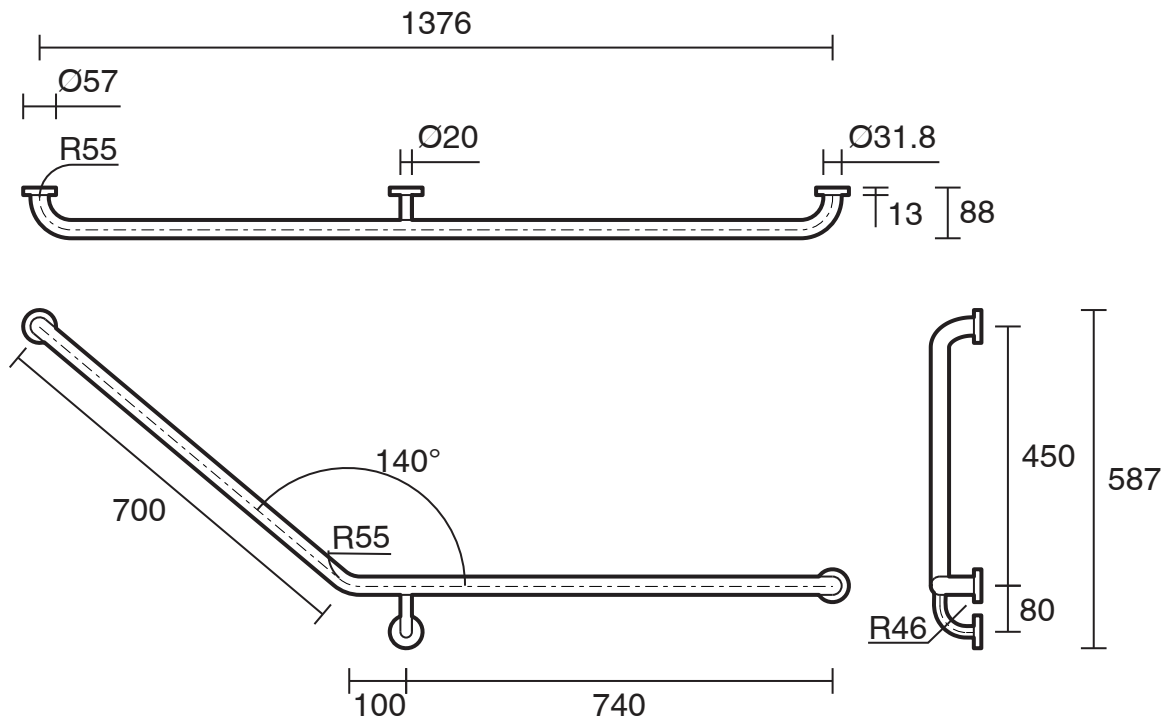

**Mobi 840 x 700mm x 140 Degree Right Hand Grab Rail Polished Stainless Steel**

9502628

SPECIFICATIONS	
Recommended Use	Domestic;Hotel;Commercial
Material	Stainless Steel 304
Colour	Polished Stainless Steel
Mounting	Wall
WARRANTY	
Warranty - Domestic Use (Years)	7
Spare Parts & Labour (Years)	1
<i>Please refer to Warranty Page for full Terms and Conditions</i>	

Disclaimer: Products in this specification manual must by regulation be installed by licensed and registered trade people. The manufacturer/distributor reserves the right to vary specifications or delete models from their range without prior notification. Dimensions are nominal measurements only. Dimensions and set-outs listed are correct at time of publication however the manufacturer/distributor takes no responsibility for printing errors.