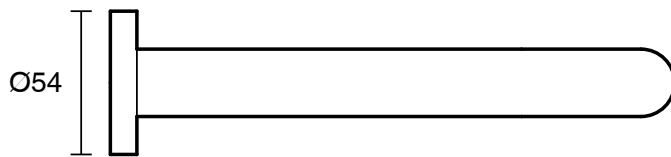

SUSSEX

Sussex Scala 25mm Wall Outlet Curved 200mm Matte White (6 Star)

2263793

SPECIFICATIONS	
Recommended Use	Residential;Commercial
Colour Finish	Matte White
Primary Material	DR Brass
Recommended Pressure Range	150 - 500 kPa as per AS3500
Max Continuous Working Temperature (deg C)	65
Min Continuous Working Temperature (deg C)	1
WARRANTY	
Residential Use (Years)	40
Commercial Use (Years)	10
<i>Please refer to Sussex Warranty page for full Terms and Conditions</i>	