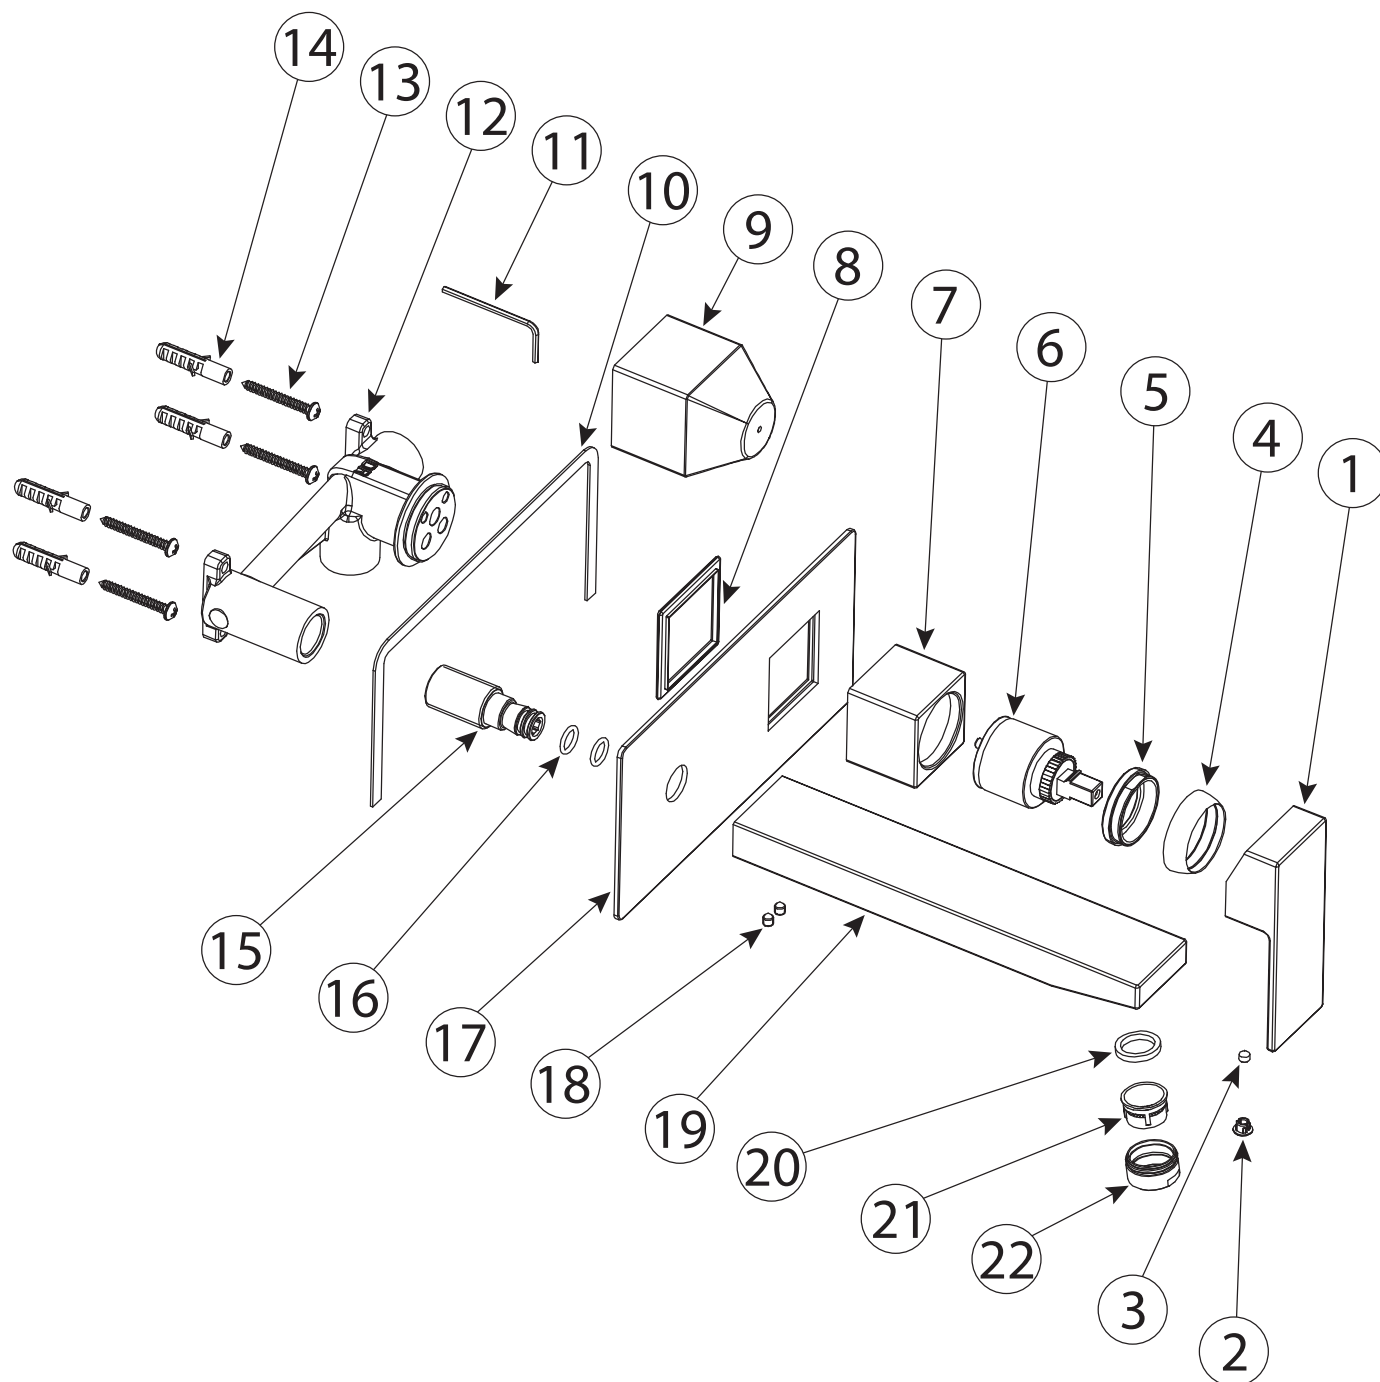

m i z u

Mizu Bloc MK2 Wall Basin Mixer Set Chrome (4*)

Number	Part	Number	Part
1-3	Handle Complete	12	Mixer Body
4	Cartridge Done	13	Self Tapping Screw
5	Cartridge Locknut	14	Nylon Anchor
6	Cartridge	15	Push-In Connector
7	Cartridge Sleeve	16	O-Ring
8	Washer	17	Cover Plate
9	Cartridge Tile Cover	18	Grub Screw
10	Foam Seal	19	Basin Outlet
11	Allen Key	20-22	Flow Regulator Complete