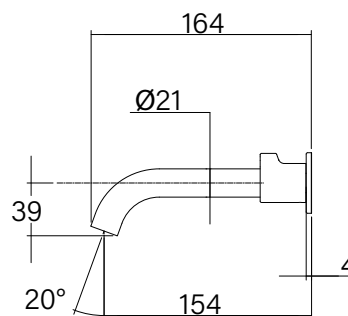

**Faucet Strommen Vara Wall Basin / Bath Hostess Tap System Right Hand 150mm Kit
Matte Black (6 Star) Lead Free
39992**

SPECIFICATIONS

Recommended Use	Domestic; Commercial; Hotel
Colour Finish	Matte Black
Primary Material	DR Brass
Recommended Pressure Range	300 - 500 kPa
Max Continuous Working Temperature (deg C)	65
Min Continuous Working Temperature (deg C)	5
Hot Water Unit Suitability	Storage Tank, Continuous Flow

WARRANTY

Warranty - Domestic Use (Years)	40
Spare Parts & Labour (Years)	10

Please refer to Warranty Page for full Terms and Conditions

Dimensions are nominal measurements only.

CLEANING RECOMMENDATIONS:

We recommend the use of soapy water or approved cleaners. This product should not be cleaned with abrasive materials. Damage caused by any improper treatment is not covered by the product warranty. Refer to Warranty Conditions

Disclaimer: Products in this specification manual must by regulation be installed by licensed and registered trade people. The manufacturer/distributor reserves the right to vary specifications or delete models from their range without prior notification. Dimensions are nominal measurements only. Dimensions and set-outs listed are correct at time of publication however the manufacturer/distributor takes no responsibility for printing errors.

Published 11/02/2026

To see the complete Faucet Strommen Vara range go to www.reece.com.au