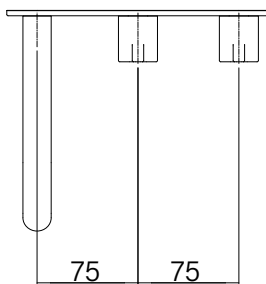

Dimensions are nominal measurements only.

CLEANING RECOMMENDATIONS:

We recommend the use of soapy water or approved cleaners. This product should not be cleaned with abrasive materials. Damage caused by any improper treatment is not covered by the product warranty. Refer to Warranty Conditions

Disclaimer: Products in this specification manual must by regulation be installed by licensed and registered trade people. The manufacturer/distributor reserves the right to vary specifications or delete models from their range without prior notification. Dimensions are nominal measurements only. Dimensions and set-outs listed are correct at time of publication however the manufacturer/distributor takes no responsibility for printing errors.

Published 11/02/2026

To see the complete Faucet Strommen Vara range go to www.reece.com.au