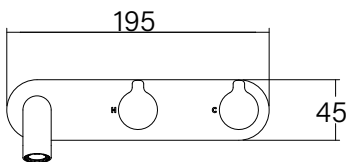

Dimensions are nominal measurements only.

CLEANING RECOMMENDATIONS:

We recommend the use of soapy water or approved cleaners. This product should not be cleaned with abrasive materials. Damage caused by any improper treatment is not covered by the product warranty. Refer to Warranty Conditions

Disclaimer: Products in this specification manual must by regulation be installed by licensed and registered trade people. The manufacturer/distributor reserves the right to vary specifications or delete models from their range without prior notification. Dimensions are nominal measurements only. Dimensions and set-outs listed are correct at time of publication however the manufacturer/distributor takes no responsibility for printing errors.

Published 11/02/2026

To see the complete Faucet Strommen Vara range go to www.reece.com.au