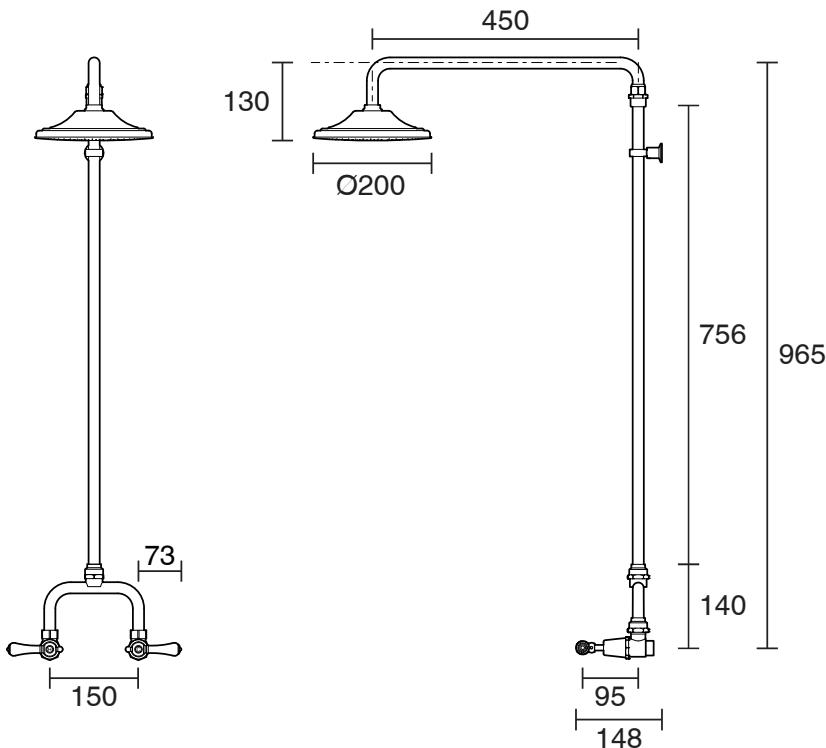

KADO

Kado Era Exposed Shower Set Lever Handle Porcelain Handle Brass Gold (3 Star)

9507544

SPECIFICATIONS	
Recommended Use	Domestic, Hotel & Commercial
Colour	Porcelain Brass Gold
Finish	Polished
Material	DR Brass
Recommended Pressure Range	150 - 500 kPa
Maximum Continuous Working Temperature	80 deg C
Suitable for Storage Tank Hot Water	Yes
Suitable for Continuous Flow Hot Water	Yes
Suitable for Gravity Feed Hot Water	No
WARRANTY	
Warranty - Domestic Use	10 Years
Spare Parts & Labour	12 Months
<i>Please refer to Warranty Page for full Terms and Conditions</i>	