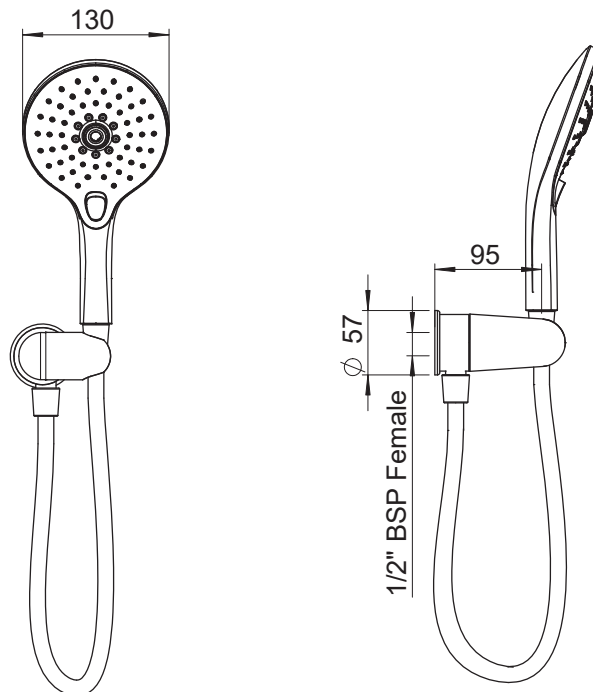

Posh

Posh Domaine Handshower with Wall Bracket 3 Functions Chrome (4*)

SPECIFICATIONS

Recommended Use	Domestic, Commercial, Hotel
Colour	Chrome
Recommended Pressure Range	150kpa - 500kpa
Max Continuous Working Pressure	500kpa
Max Continuous Working Temperature	0 - 60°C
Suitable for Storage Tank Hot Water	Yes
Suitable for Continuous Flow Hot Water	Yes
Suitable for Gravity Feed Hot Water	No
Standard	AS/NZS 3662

WARRANTY

Warranty - Domestic Use	10 Years
Spare Parts & Labour	1 Year

Please refer to Warranty Page for full Terms and Conditions

Dimensions are nominal measurements only.

Disclaimer: Products in this specification manual must by regulation be installed by licensed and registered trade people. The manufacturer/distributor reserves the right to vary specifications or delete models from their range without prior notification. Dimensions are nominal measurements only. Dimensions and set-outs listed are correct at time of publication however the manufacturer/distributor takes no responsibility for printing errors.