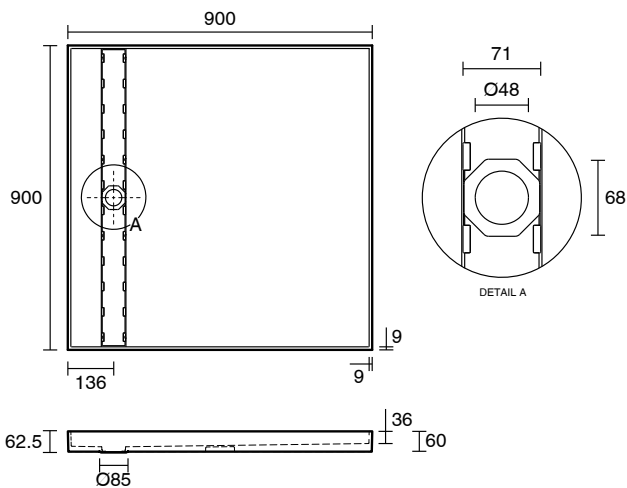

Posh Solus Tile Over Shower Tray with 860mm Long Rear Stainless Steel Standard Channel (For 2 Wall / Corner Install) 900mm x 900mm

9512239

SPECIFICATIONS

Recommended Use	Domestic, Hotel & Commercial
Shower Base Colour	Grey
Shower Base Material	SMC
Shower Grate Material	Stainless Steel (316 Grade)
Waste Position	Centre Rear
Shower Base Waste Size	50 mm
Weight of Shower Base	20 kg
Usage	Corner Install

WARRANTY

Warranty - Domestic Use	10 Years
Spare Parts & Labour	12 Months

Please refer to Warranty Page for full Terms and Conditions

Dimensions are nominal measurements only.

CLEANING RECOMMENDATIONS:

We recommend the use of soapy water or approved cleaners. This product should not be cleaned with abrasive materials. Damage caused by any improper treatment is not covered by the product warranty. Refer to Warranty Conditions

Disclaimer: Products in this specification manual must by regulation be installed by licensed and registered trade people. The manufacturer/distributor reserves the right to vary specifications or delete models from their range without prior notification. Dimensions are nominal measurements only. Dimensions and set-outs listed are correct at time of publication however the manufacturer/distributor takes no responsibility for printing errors.

Published 31/07/2023

To see the complete Posh range go to
www.reece.com.au