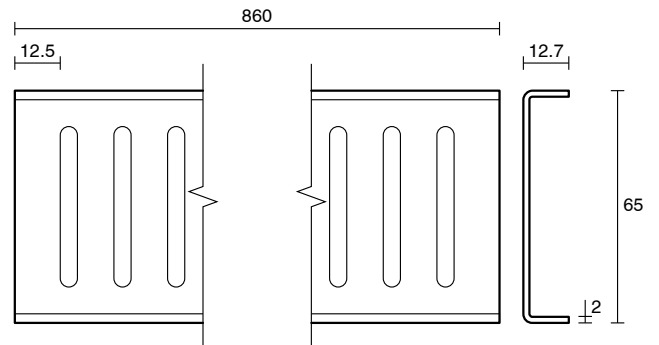

Posh Solus Tile Over Shower Tray with 860mm Long Rear Stainless Steel Standard Channel (For 2 Wall / Corner Install) 900mm x 900mm

9512239

SPECIFICATIONS

Recommended Use	Domestic, Hotel & Commercial
Shower Base Colour	Grey
Shower Base Material	SMC
Shower Grate Material	Stainless Steel (316 Grade)
Waste Position	Centre Rear
Shower Base Waste Size	50 mm
Weight of Shower Base	20 kg
Usage	Corner Install

WARRANTY

Warranty - Domestic Use	10 Years
Spare Parts & Labour	12 Months

Please refer to Warranty Page for full Terms and Conditions

Dimensions are nominal measurements only.

CLEANING RECOMMENDATIONS:

We recommend the use of soapy water or approved cleaners. This product should not be cleaned with abrasive materials. Damage caused by any improper treatment is not covered by the product warranty. Refer to Warranty Conditions

Disclaimer: Products in this specification manual must by regulation be installed by licensed and registered trade people. The manufacturer/distributor reserves the right to vary specifications or delete models from their range without prior notification. Dimensions are nominal measurements only. Dimensions and set-outs listed are correct at time of publication however the manufacturer/distributor takes no responsibility for printing errors.

Published 31/07/2023

To see the complete Posh range go to
www.reece.com.au